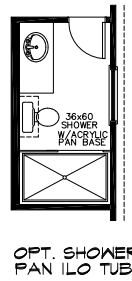

The Guardian - Plan 1394

1394 Sq Ft

5' SIDE GARAGE EXTENSION OPT. 3RD CAR GARAGE EXTENSION

NOTE: OPT. 5' SIDE GARAGE EXTENSION ONLY AVAILABLE FOR 45' WIDE OR LARGER LOT.

OPT. 3RD CAR GARAGE ONLY AVAILABLE FOR 50' WIDE OR LARGER LOT.