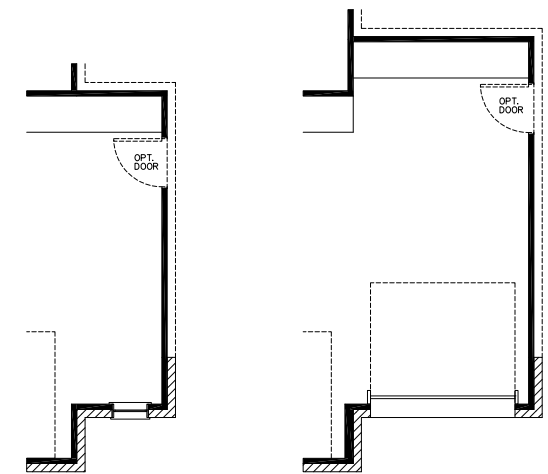

The Guardian - Plan 1394

1394 Sq Ft

5' SIDE GARAGE EXTENSION OPT. 3RD CAR GARAGE EXTENSION

NOTE: OPT. 5' SIDE GARAGE EXTENSION ONLY AVAILABLE FOR 45' WIDE OR LARGER LOT.

OPT. 3RD CAR GARAGE ONLY AVAILABLE FOR 50' WIDE OR LARGER LOT.