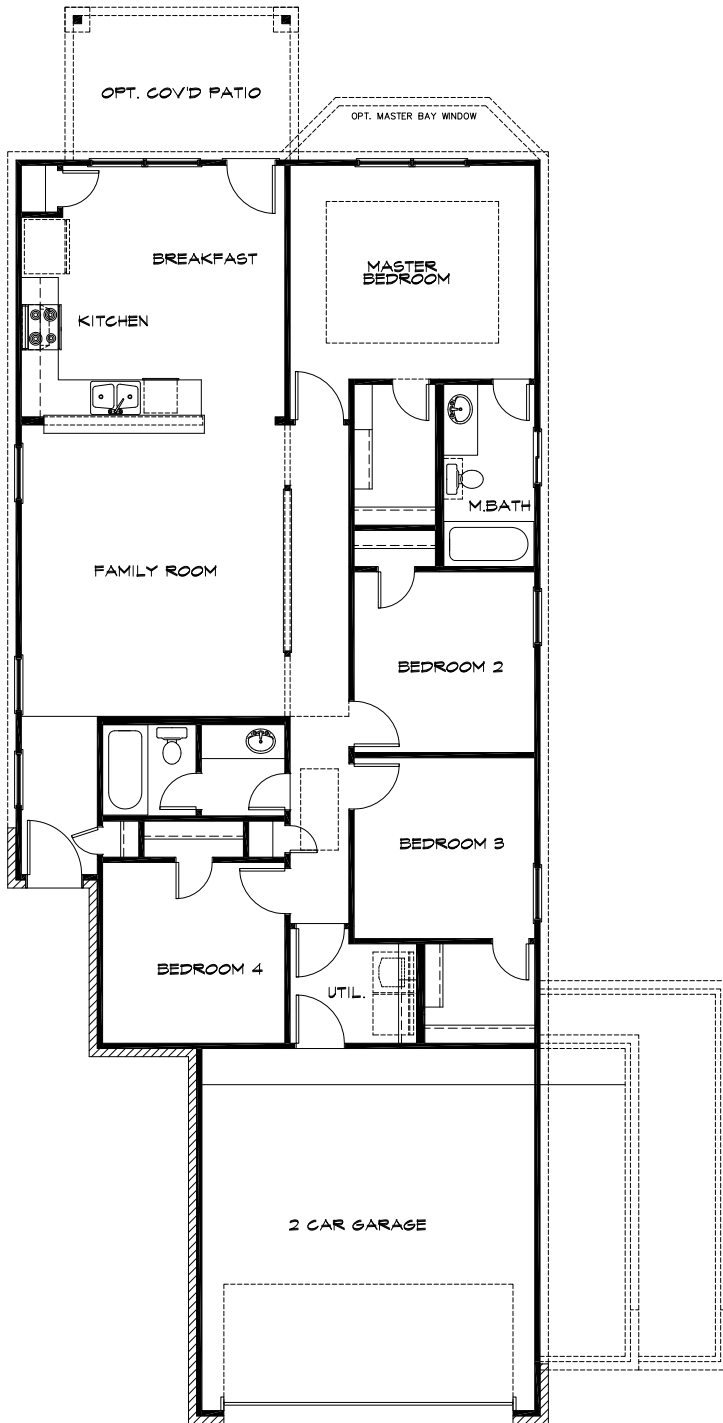

The Guardian - Plan 1394

1394 Sq Ft

5' SIDE GARAGE EXTENSION OPT. 3RD CAR GARAGE EXTENSION

NOTE: OPT. 5' SIDE GARAGE EXTENSION ONLY AVAILABLE FOR 45' WIDE OR LARGER LOT.

OPT. 3RD CAR GARAGE ONLY AVAILABLE FOR 50' WIDE OR LARGER LOT.