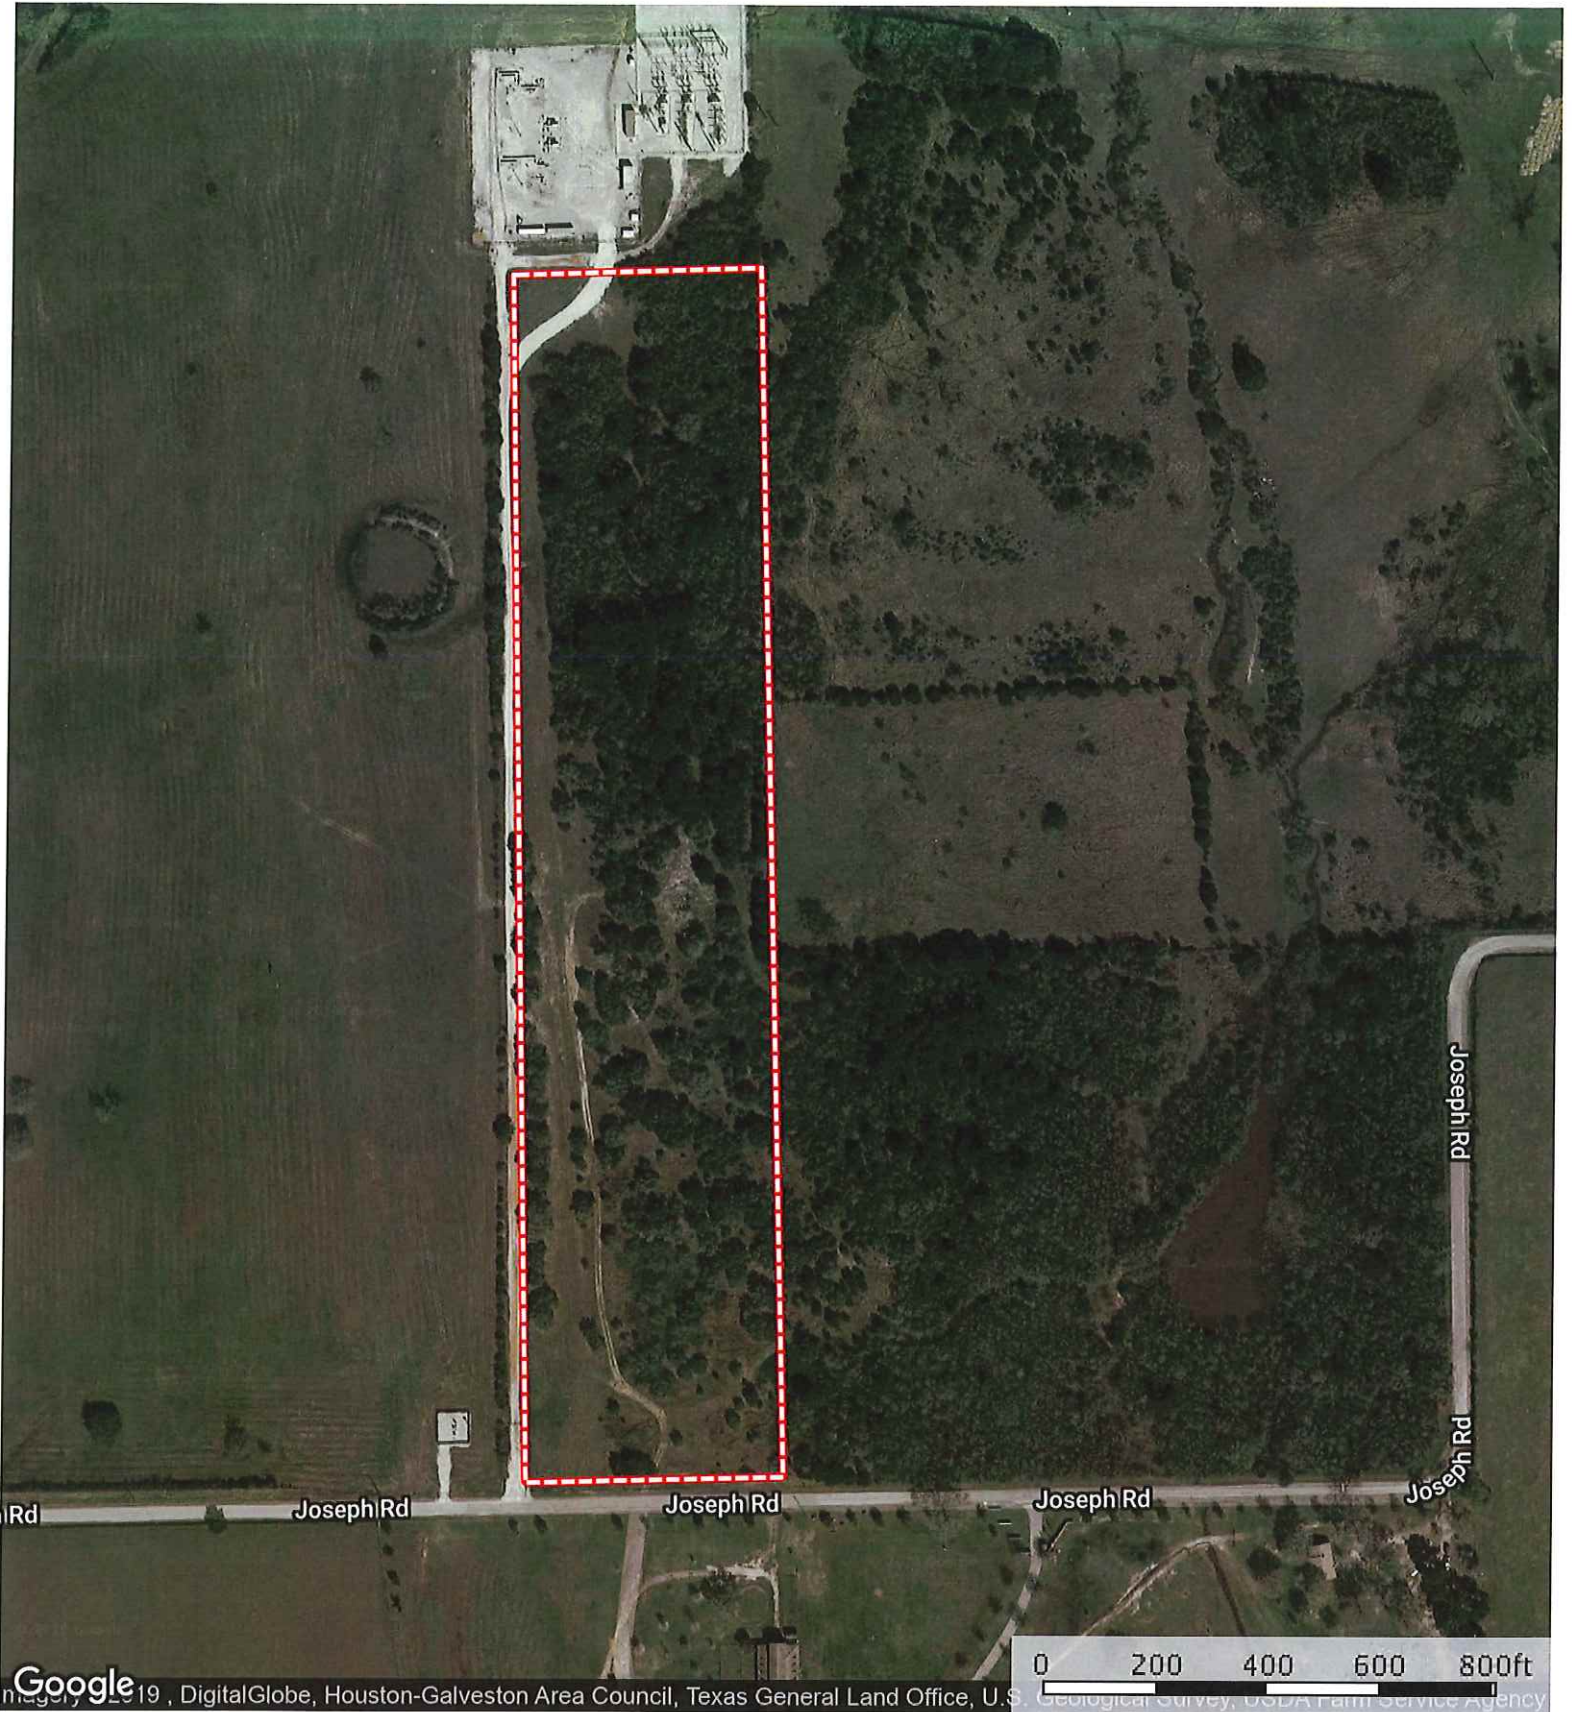

**SUBJECT**

New Hwy 290

FM 359

Waller County Land

Waller Spring Creek

Mound Creek Subdivision

Waller County Land

Waller County Land

Waller County Land

Waller County Land

Waller County Land

33592 Joseph Rd.  
Waller County, Texas, AC +/-

 Boundary

33592 Joseph Rd.  
Waller County, Texas, AC +/-

Google 2019, DigitalGlobe, Houston-Galveston Area Council, Texas General Land Office, U.S. Geological Survey, USDA Farm Service Agency

 Boundary

 The information contained herein was obtained from sources deemed to be reliable. MapRight Services makes no warranties or guarantees as to the completeness or accuracy thereof.

33592 Joseph Rd.  
Waller County, Texas, AC +/-

- Boundary
- 100 Year Floodplain
- 500 Year Floodplain
- Floodway
- Special
- Unmapped/ Not