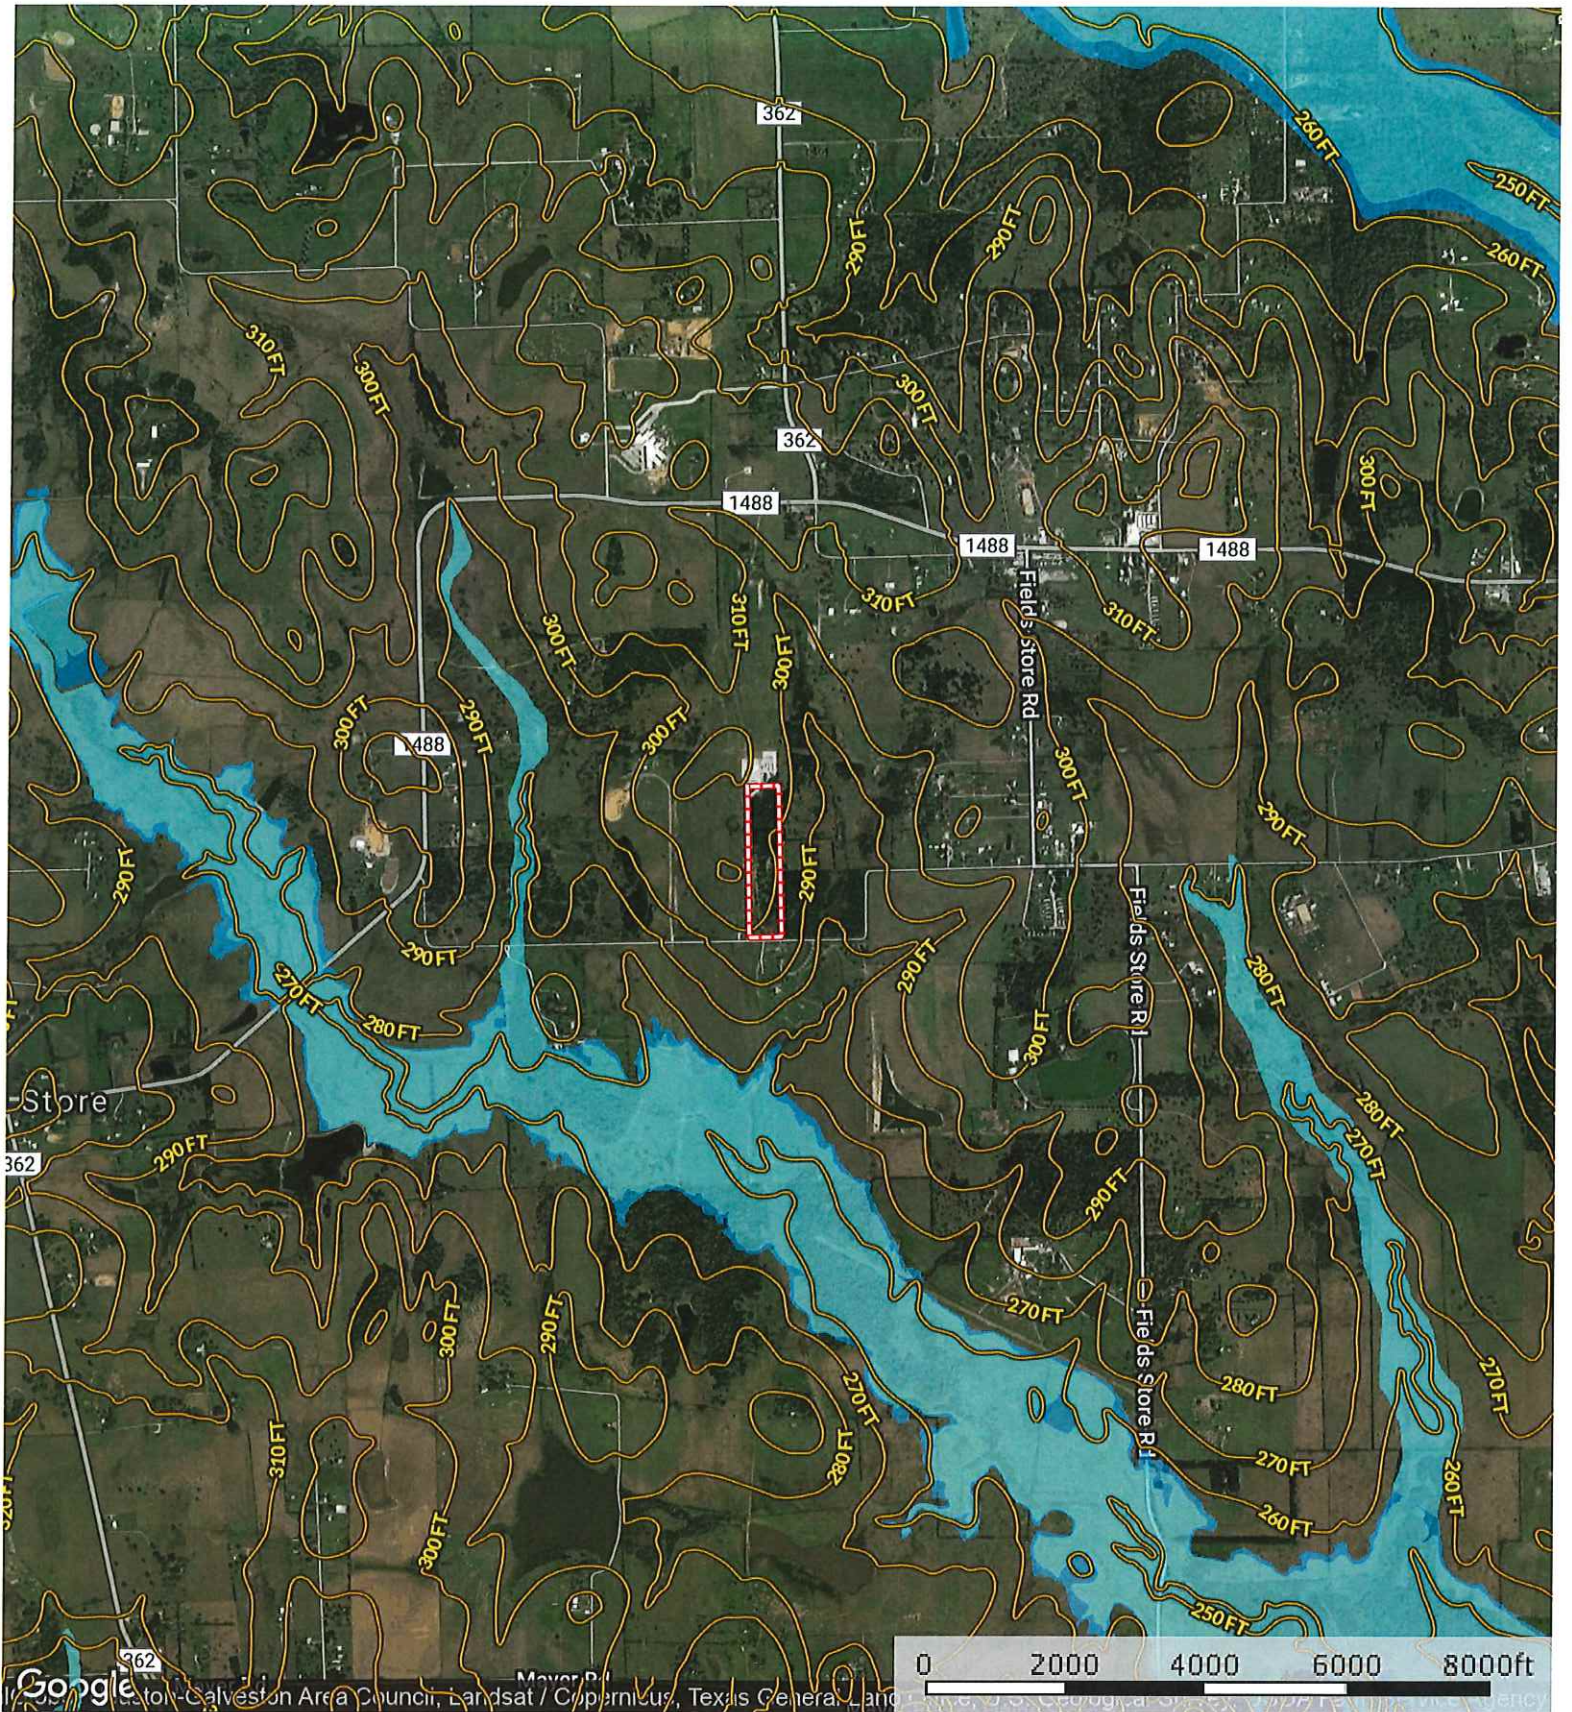

**SUBJECT**

New Hwy 290

FM 359

Waller County Land

Waller Spring Creek

Mound Creek Subdivision

Waller County Land

Waller County Land

Waller County Land

Waller County Land

Waller County Land

33592 Joseph Rd.  
Waller County, Texas, AC +/-

 Boundary

33592 Joseph Rd.  
Waller County, Texas, AC +/-

Google 2019, DigitalGlobe, Houston-Galveston Area Council, Texas General Land Office, U.S. Geological Survey, USDA Farm Service Agency

 Boundary

 The information contained herein was obtained from sources deemed to be reliable. MapRight Services makes no warranties or guarantees as to the completeness or accuracy thereof.

33592 Joseph Rd.  
Waller County, Texas, AC +/-

- Boundary
- 100 Year Floodplain
- 500 Year Floodplain
- Floodway
- Special
- Unmapped/ Not