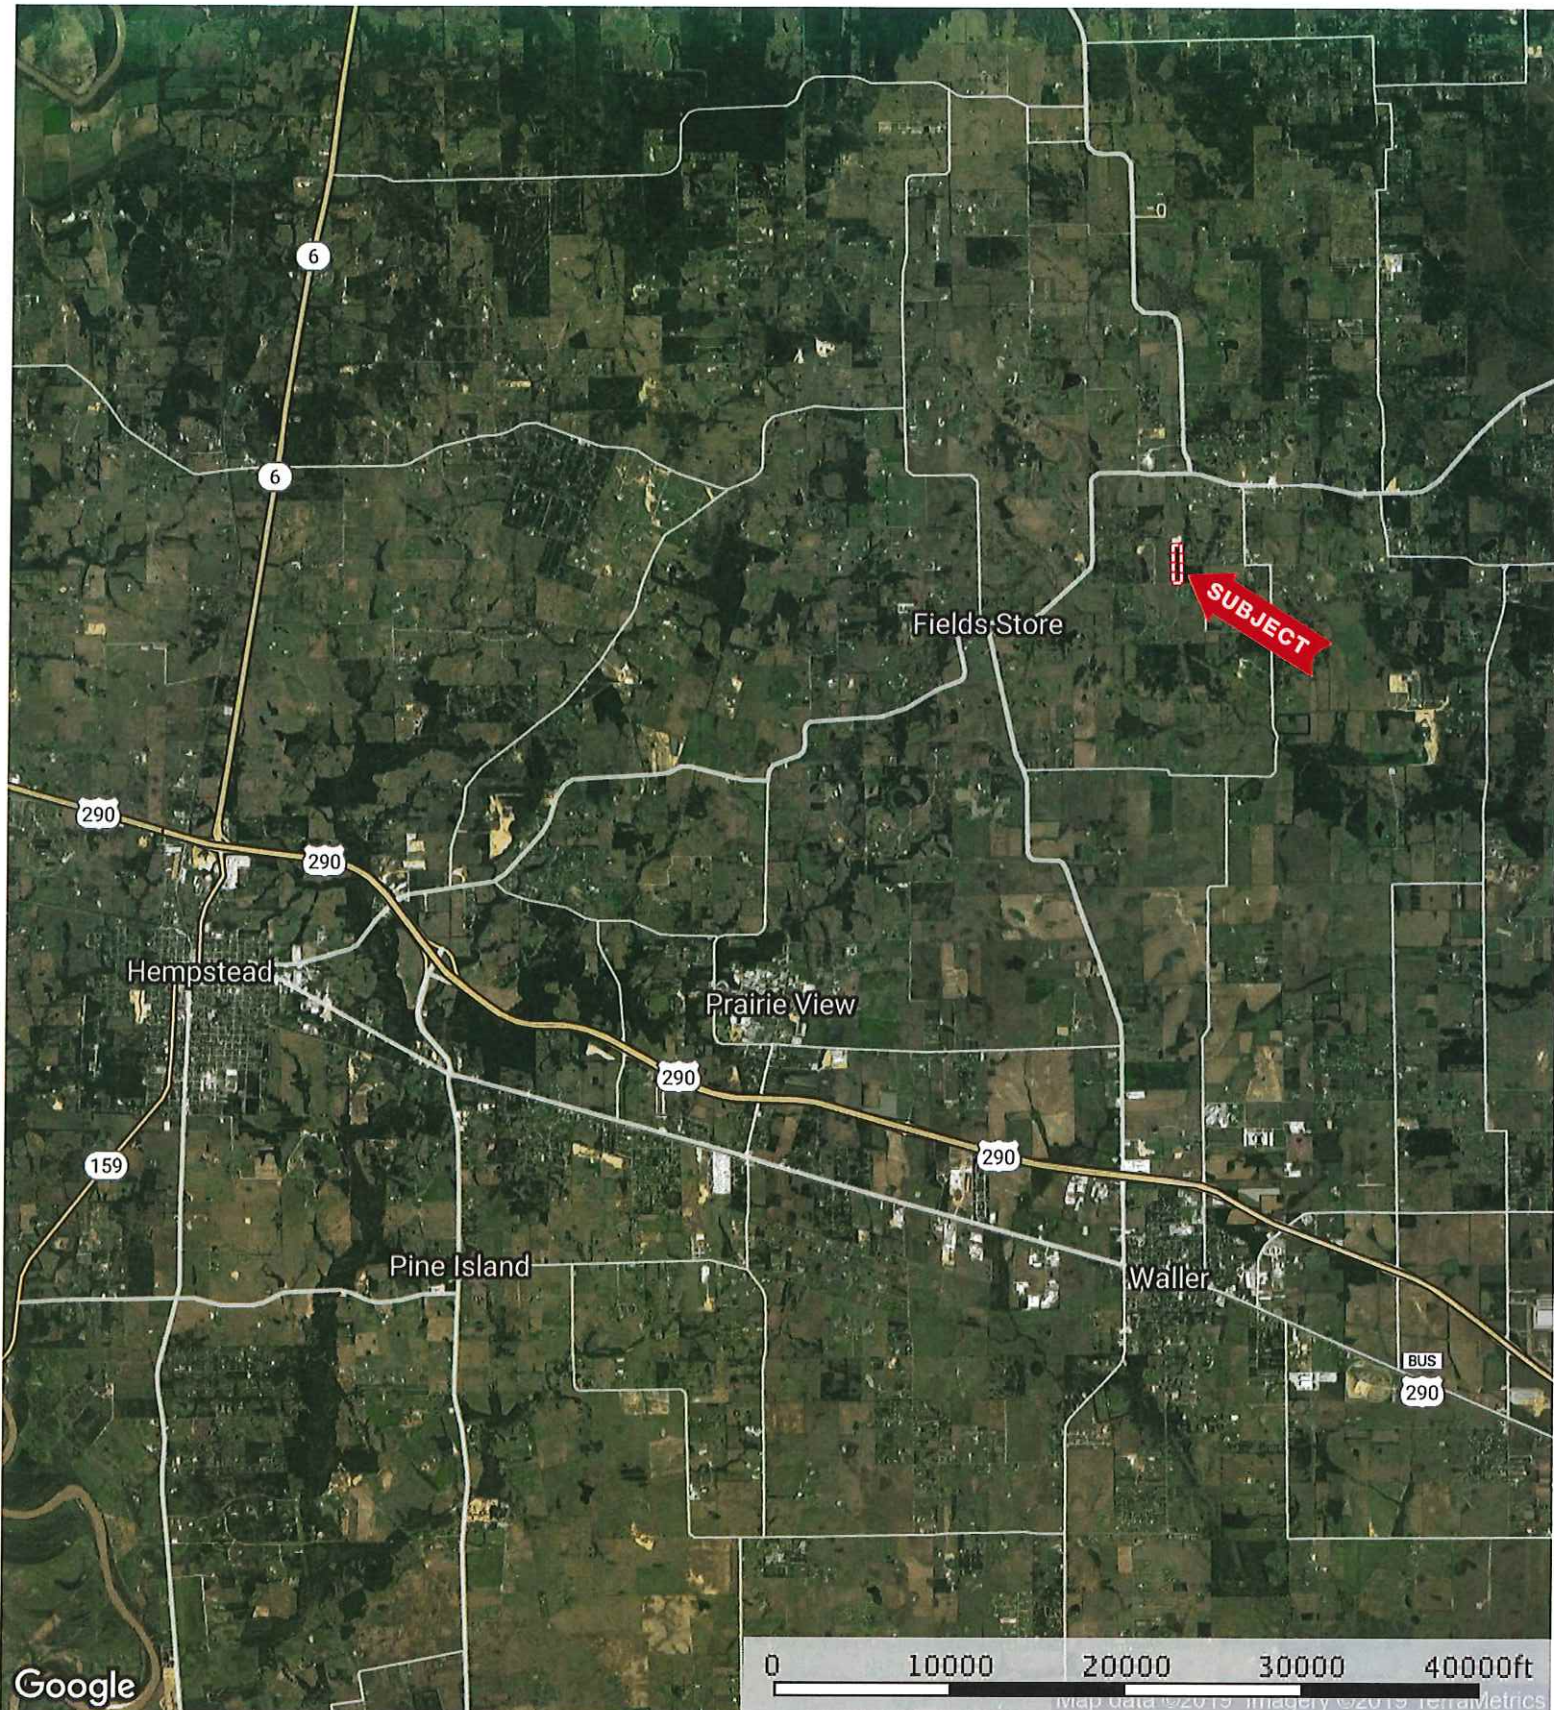

**SUBJECT**

New Hwy 290

FM 359

Waller County Land

Waller Spring Creek

Mound Creek Subdivision

Waller County Land

Waller County Land

Waller County Land

Waller County Land

Waller County Land

33592 Joseph Rd.  
Waller County, Texas, AC +/-

 Boundary

33592 Joseph Rd.  
Waller County, Texas, AC +/-

Google 2019, DigitalGlobe, Houston-Galveston Area Council, Texas General Land Office, U.S. Geological Survey, USDA Farm Service Agency

 Boundary

 The information contained herein was obtained from sources deemed to be reliable. MapRight Services makes no warranties or guarantees as to the completeness or accuracy thereof.

33592 Joseph Rd.  
Waller County, Texas, AC +/-

- Boundary
- 100 Year Floodplain
- 500 Year Floodplain
- Floodway
- Special
- Unmapped/ Not