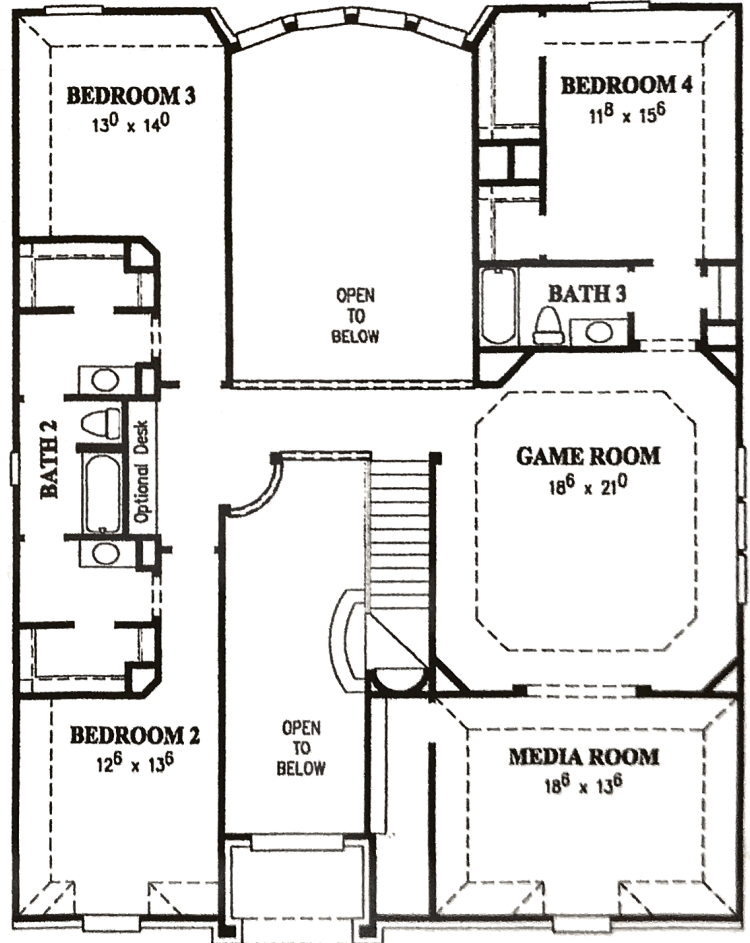

Westin HOMES

MAGNOLIA

ESTATE COLLECTION

4024 Sqft

FIRST FLOOR

SECOND FLOOR