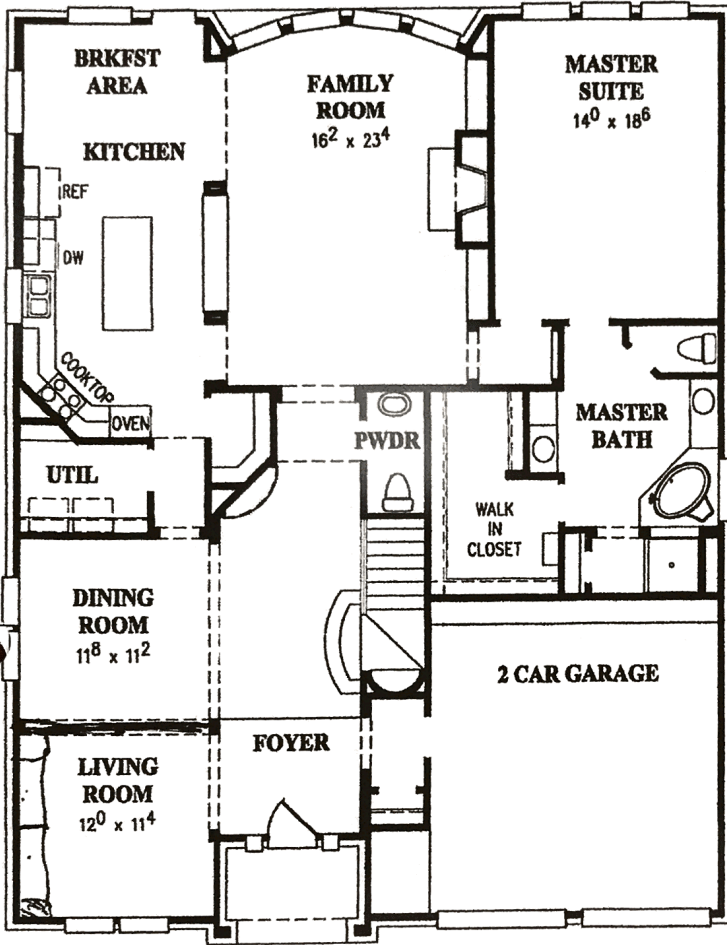

Westin HOMES

MAGNOLIA

ESTATE COLLECTION

4024 Sqft

FIRST FLOOR

SECOND FLOOR