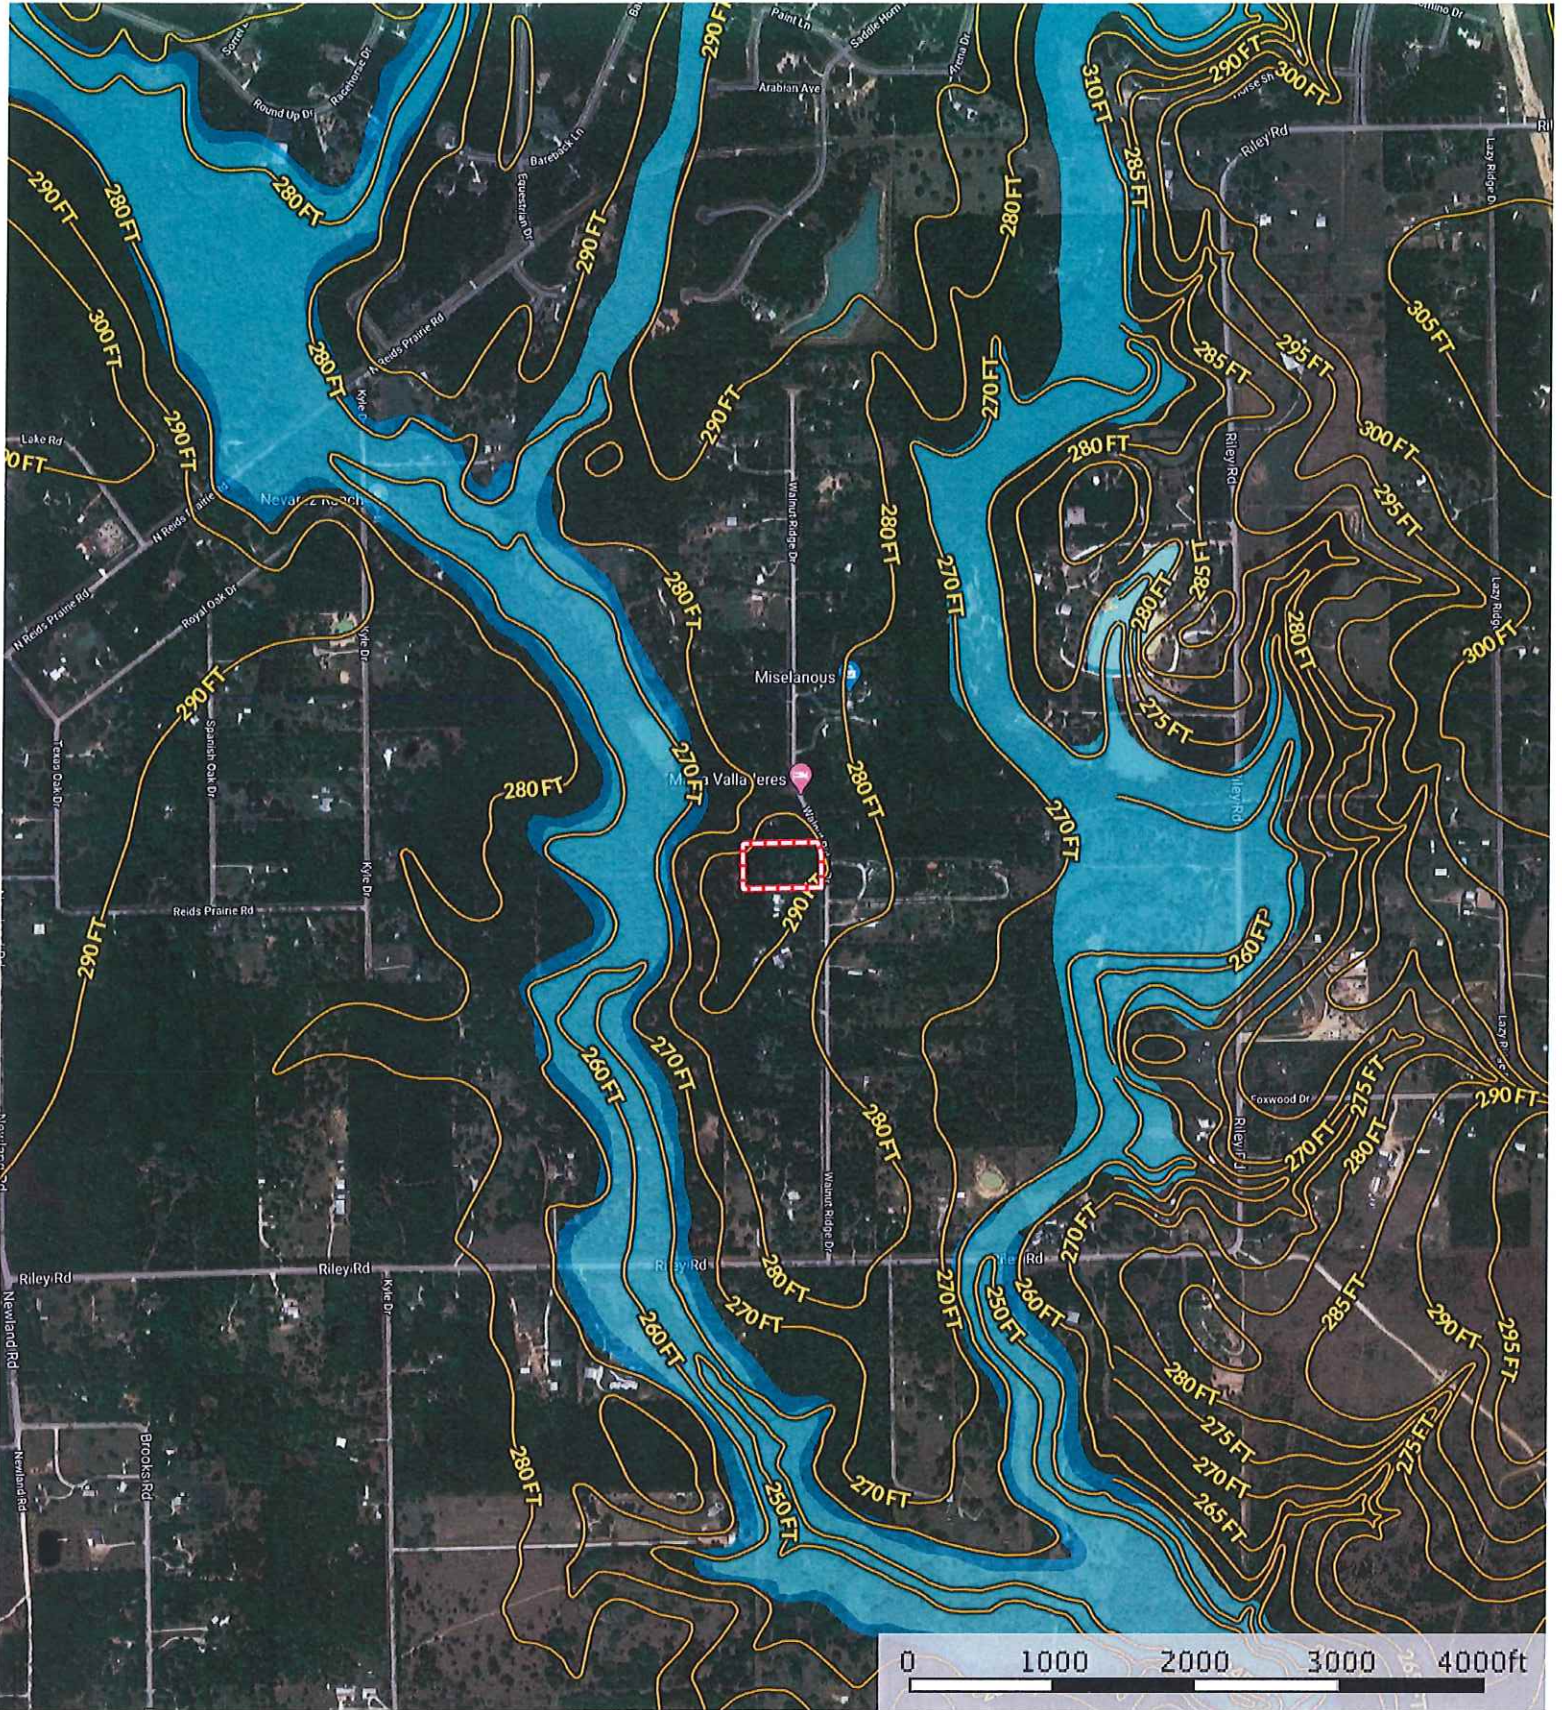

30701 Walnut Ridge
Waller County, Texas, AC +/-

 Boundary

30701 Walnut Ridge
Waller County, Texas, AC +/-

 Boundary

30701 Walnut Ridge
 Waller County, Texas, AC +/-

- Boundary
- 100 Year Floodplain
- 500 Year Floodplain
- Floodway
- Special
- Unmapped/ Not