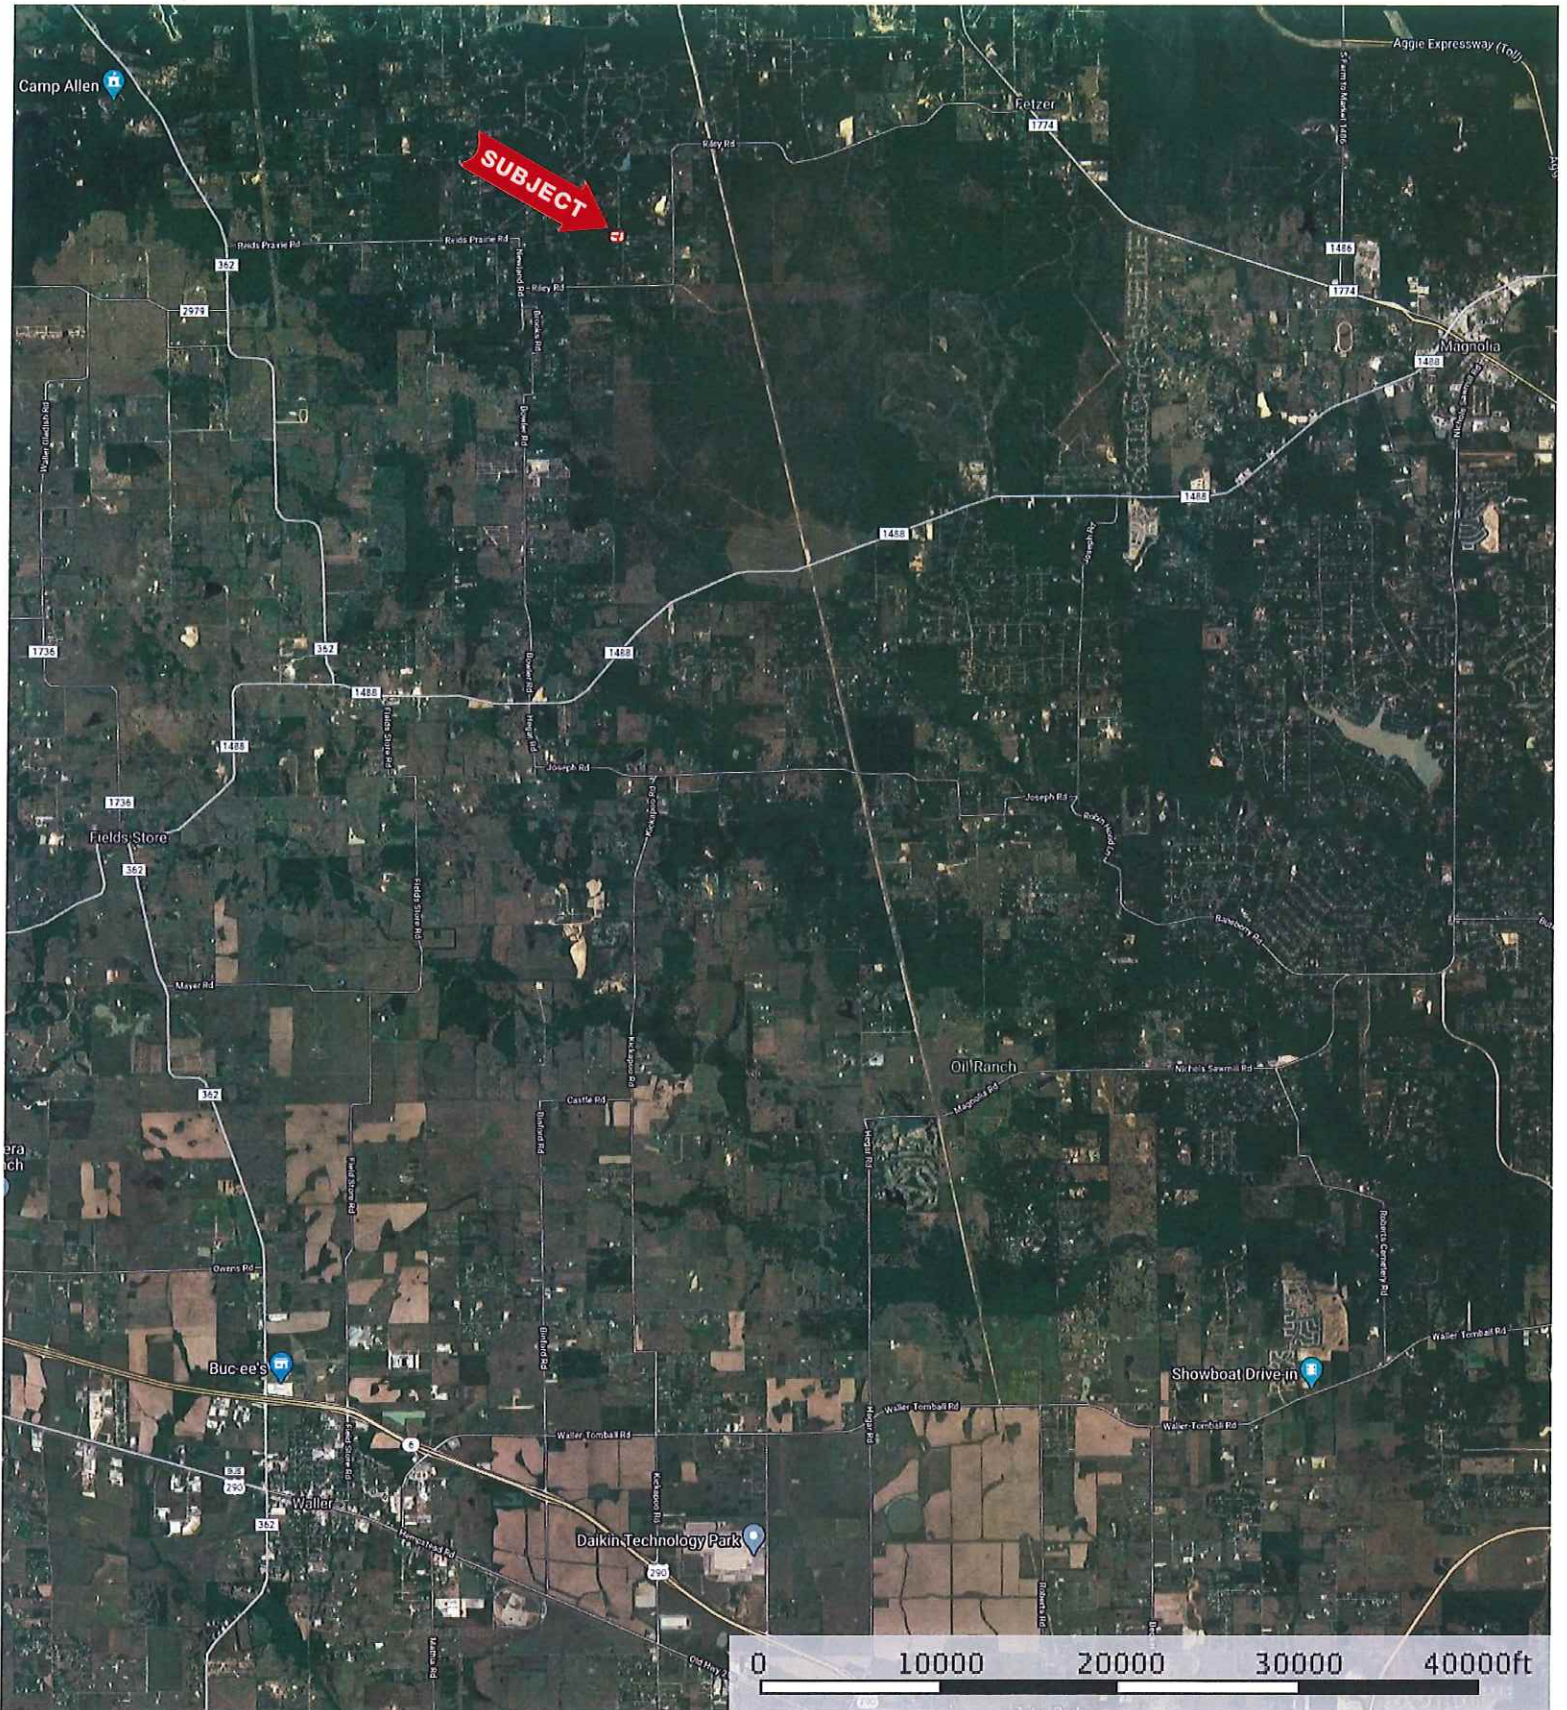

30701 Walnut Ridge
Waller County, Texas, AC +/-

 Boundary

30701 Walnut Ridge
Waller County, Texas, AC +/-

 Boundary

30701 Walnut Ridge
 Waller County, Texas, AC +/-

- Boundary
- 100 Year Floodplain
- 500 Year Floodplain
- Floodway
- Special
- Unmapped/ Not