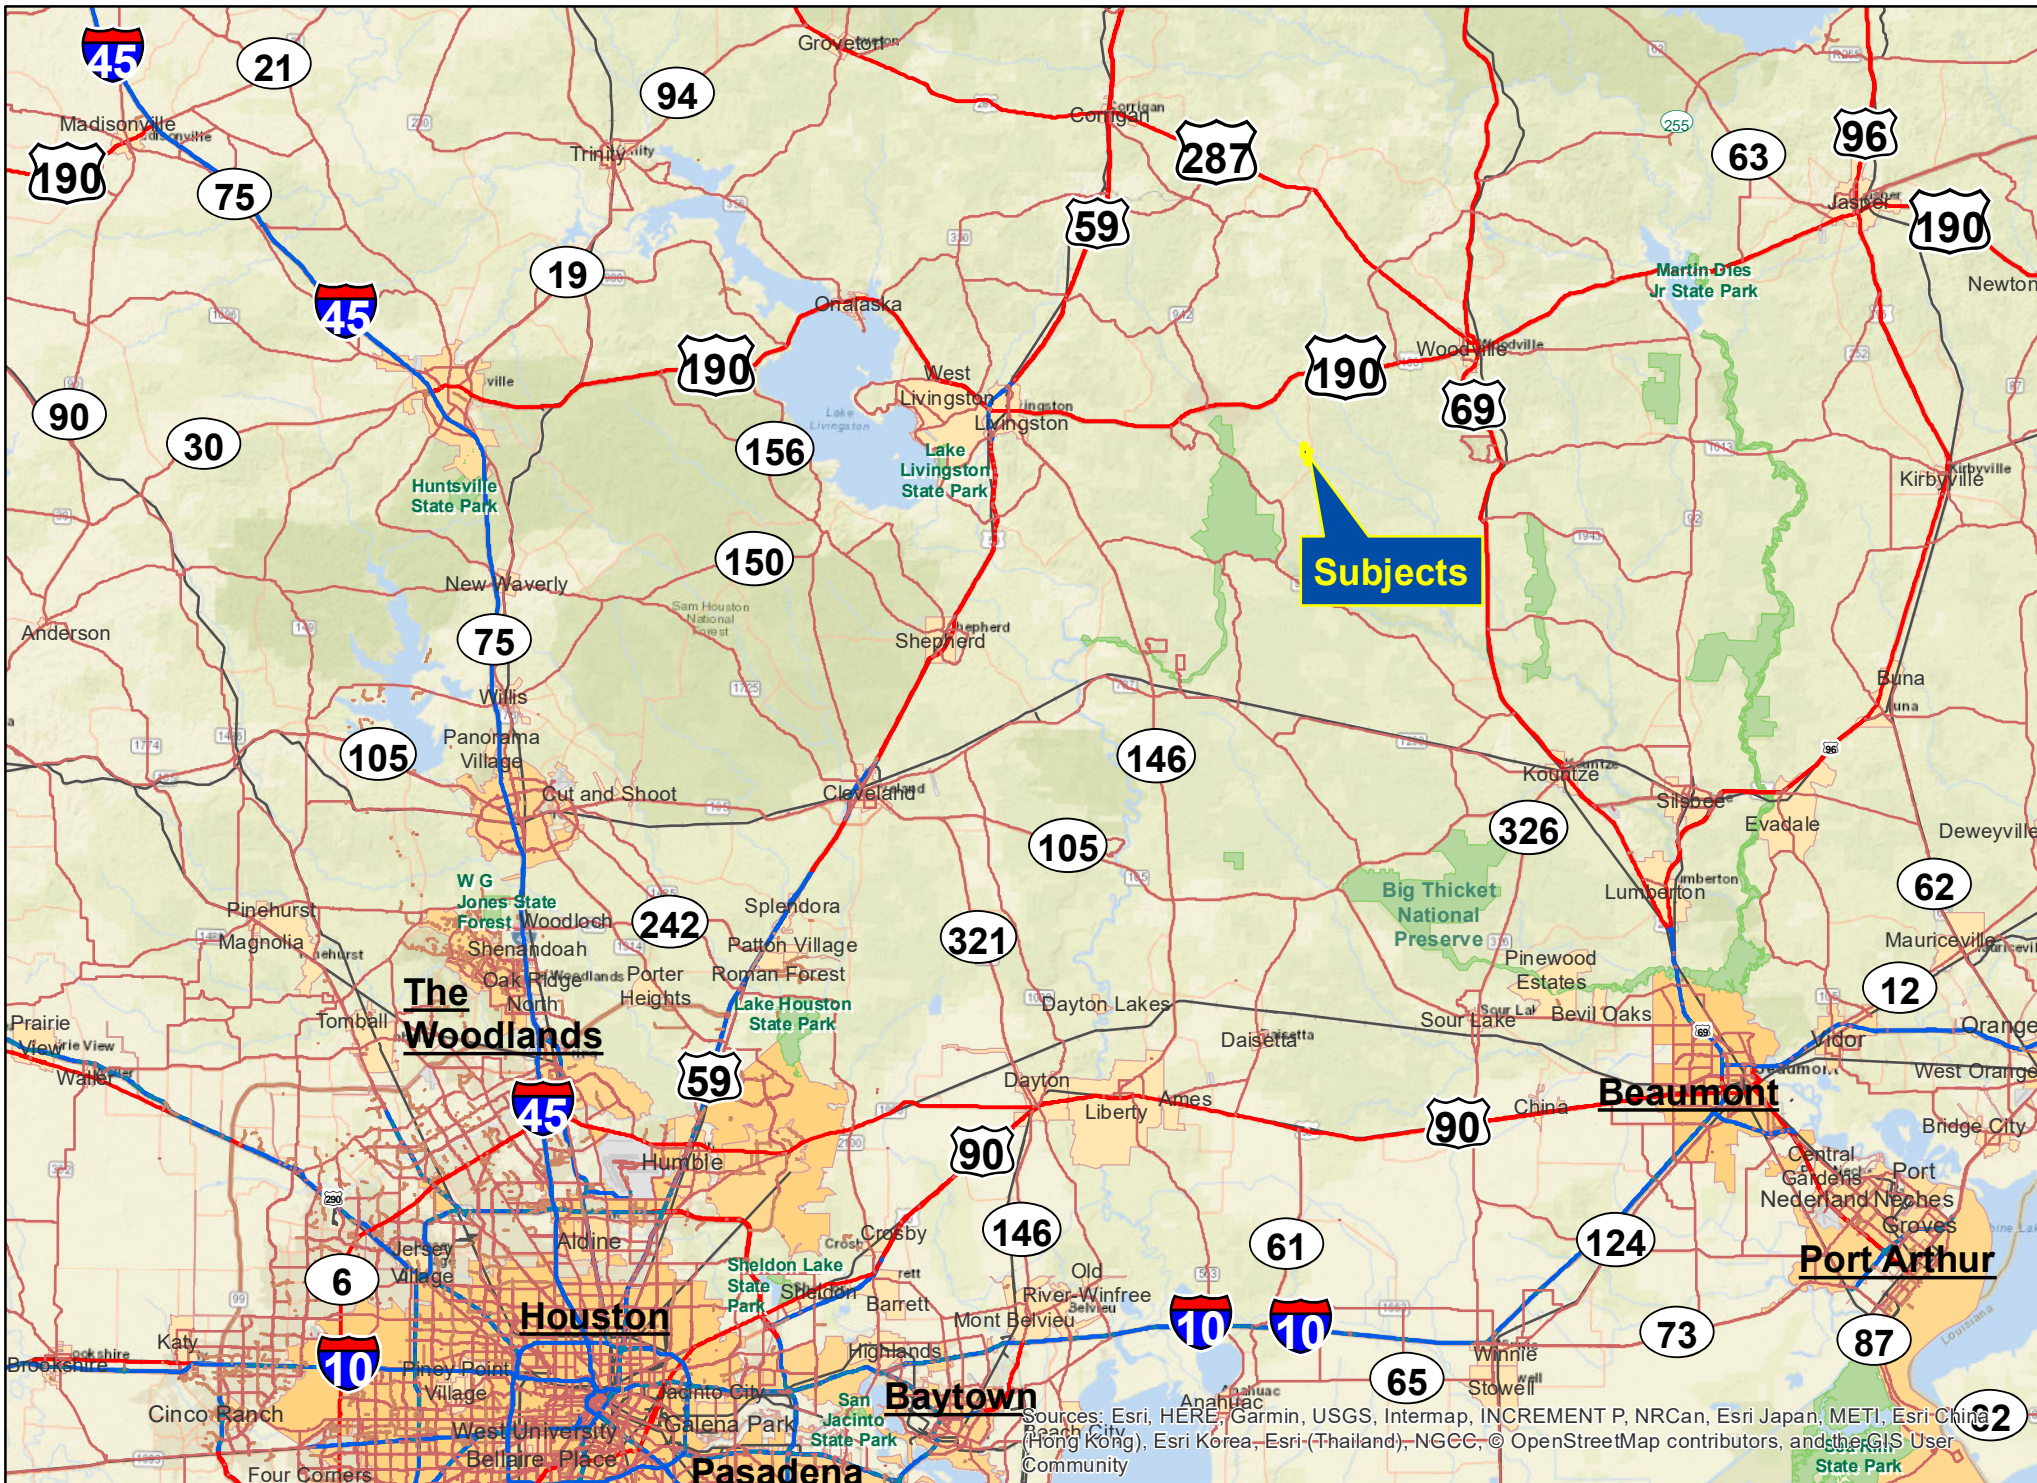

Sources: Esri, HERE, Garmin, USGS, Intermap, INCREMENT P, NRCan, Esri Japan, METI, Esri China (Hong Kong), Esri Korea, Esri (Thailand), NGCC, © OpenStreetMap contributors, and the GIS User Community

Livingston, Polk Co., TX
For illustration purposes only.

Subjects

The Woodlands

Beaumont

Port Arthur

Houston

Baytown

Pasadena

Sources: Esri, HERE, Garmin, USGS, Intermap, INCREMENT P, NRCan, Esri Japan, METI, Esri China (Hong Kong), Esri Korea, Esri (Thailand), NGCC, © OpenStreetMap contributors, and the GIS User Community