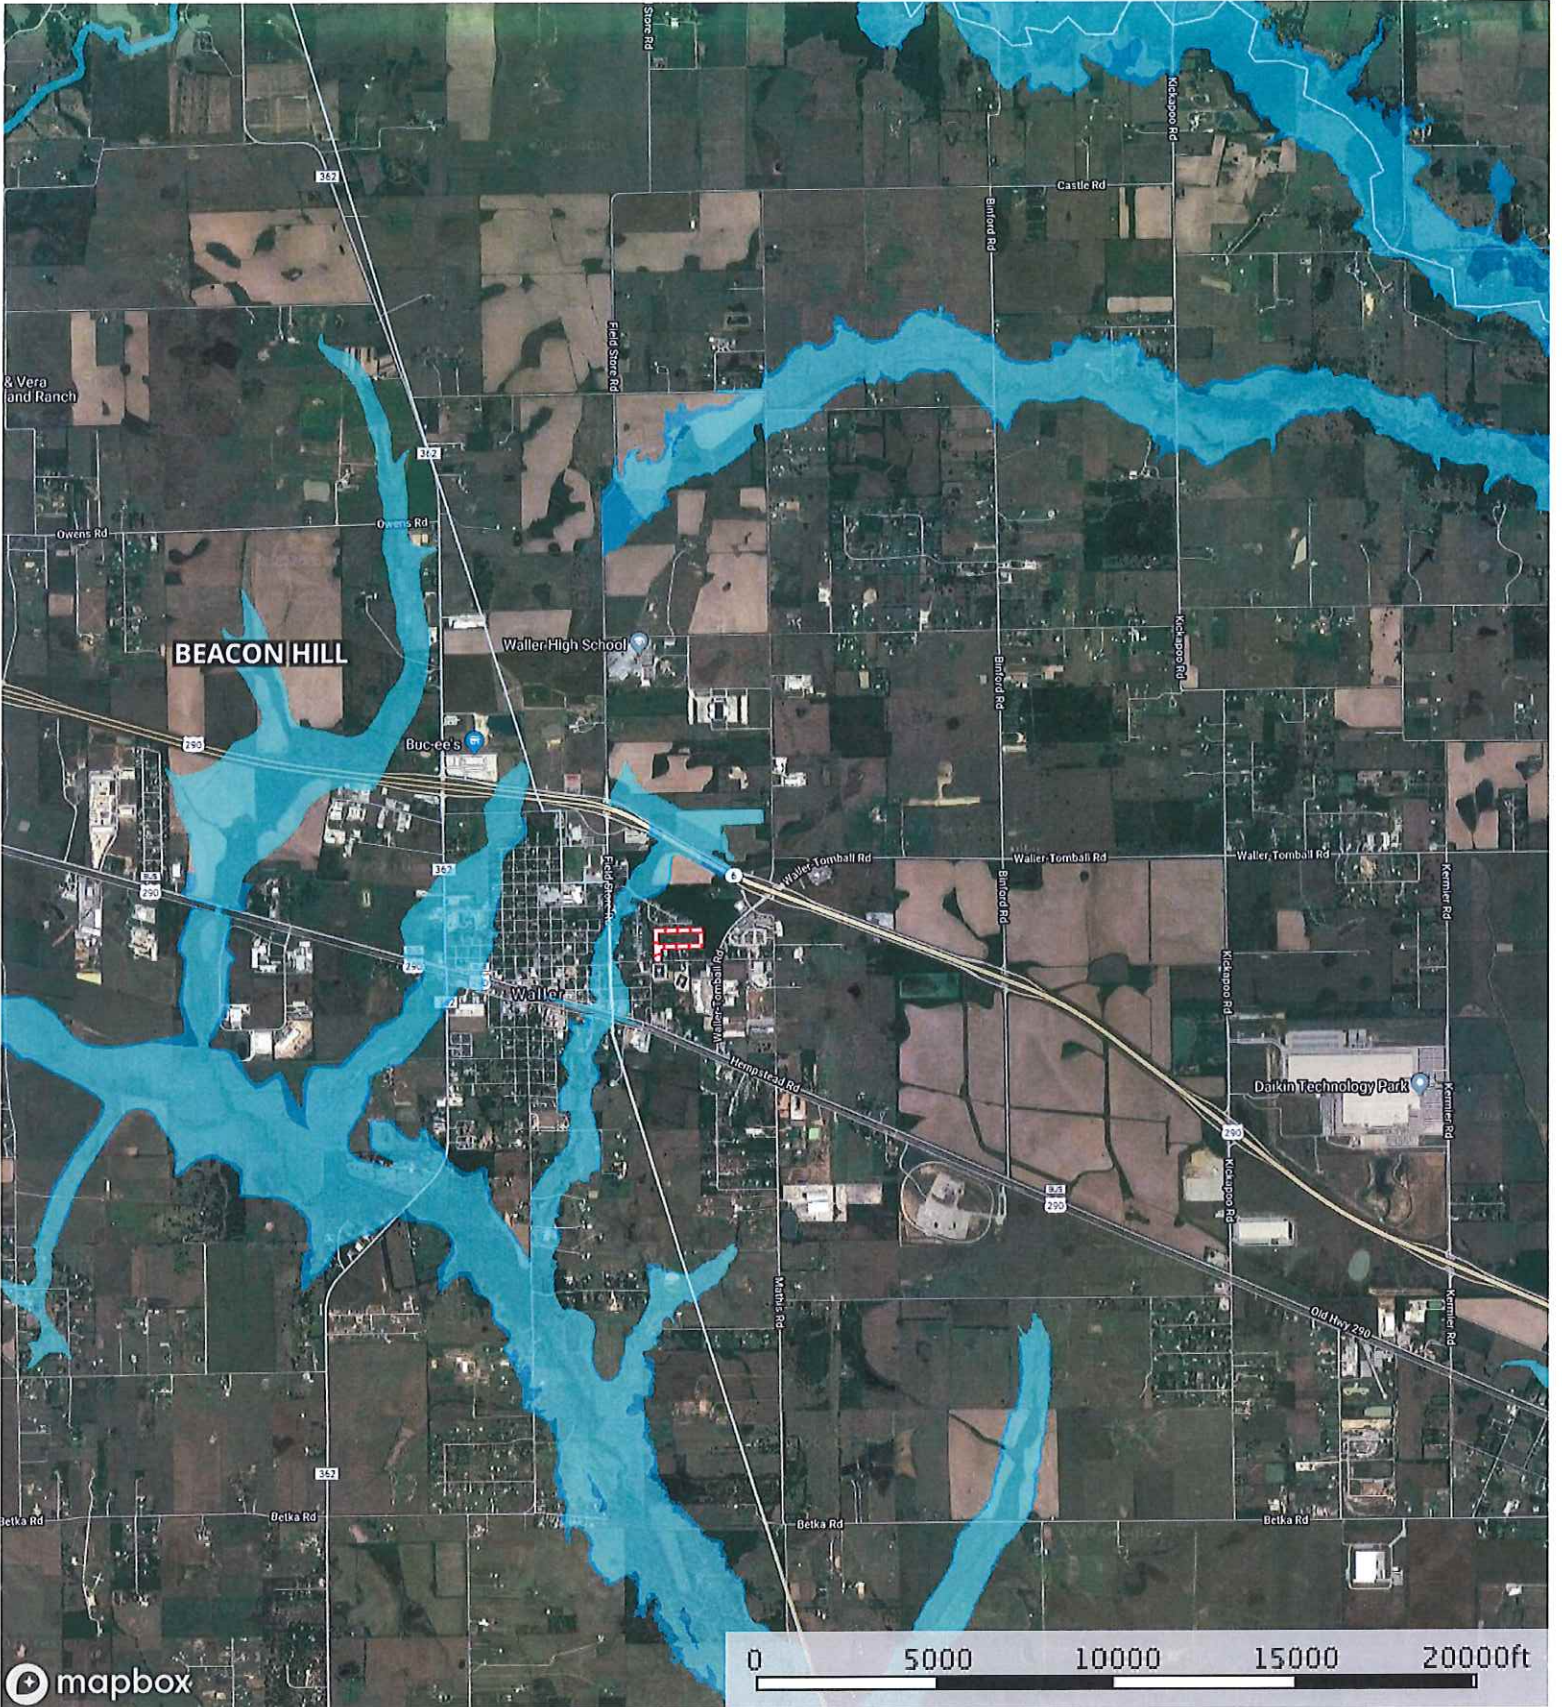

Waller Tomball
Texas, AC +/-

 Boundary

Waller Tomball
Texas, AC +/-

 Boundary

Waller Tomball Texas, AC +/-

- Boundary
- 100 Year Floodplain
- 500 Year Floodplain
- Floodway
- Special
- Unmapped/Not

Waller Tomball Texas, AC +/-

 Boundary