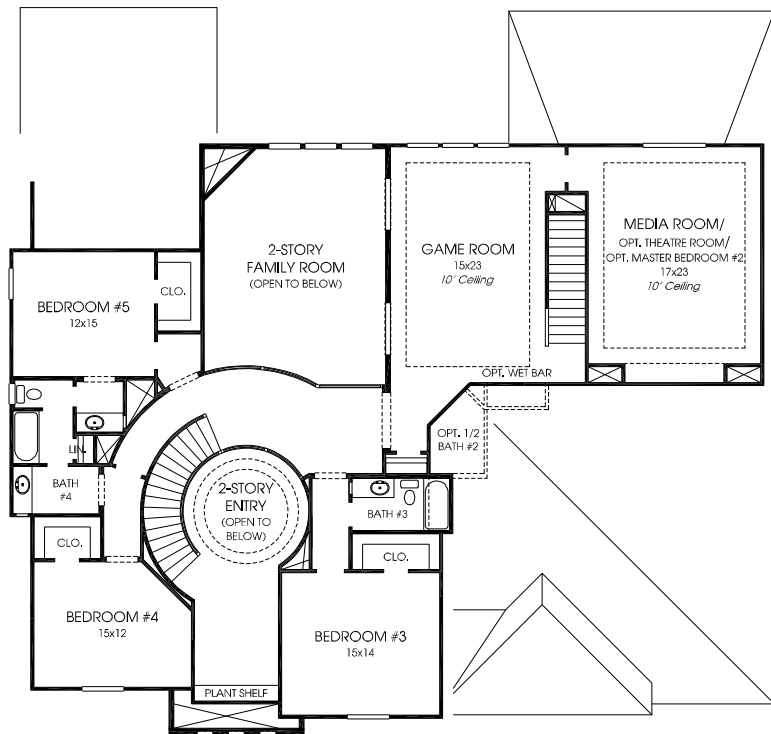

DESIGNS

Design 4967S

This home contains approximately 4,967 square feet.*

*See Page 2 for Details and Disclaimers.
© Perry Homes, LLC 2015

02/09/2015
(80' CL)