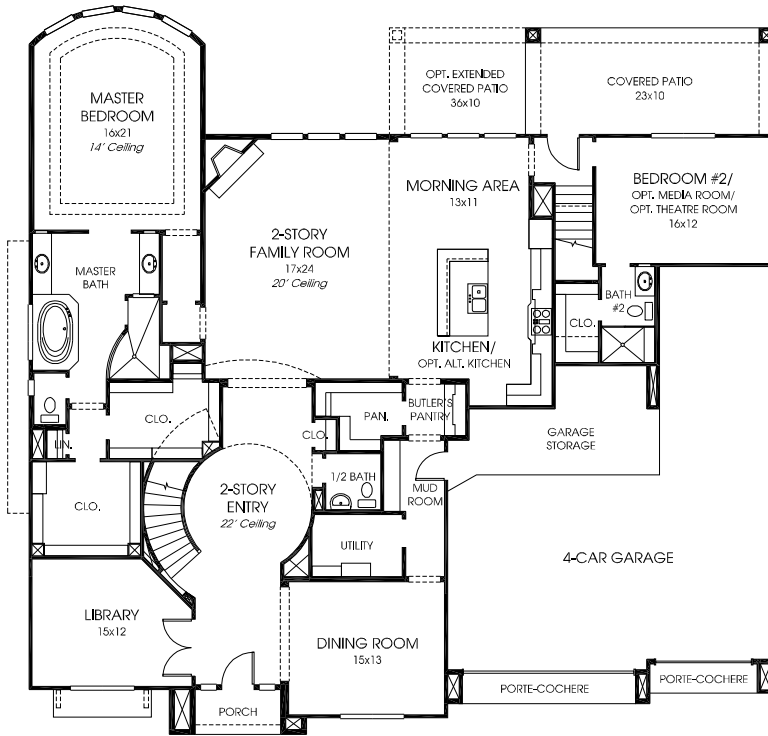

DESIGNS

Design 4967S

This home contains approximately 4,967 square feet.*

*See Page 2 for Details and Disclaimers.
© Perry Homes, LLC 2015

02/09/2015
(80' CL)