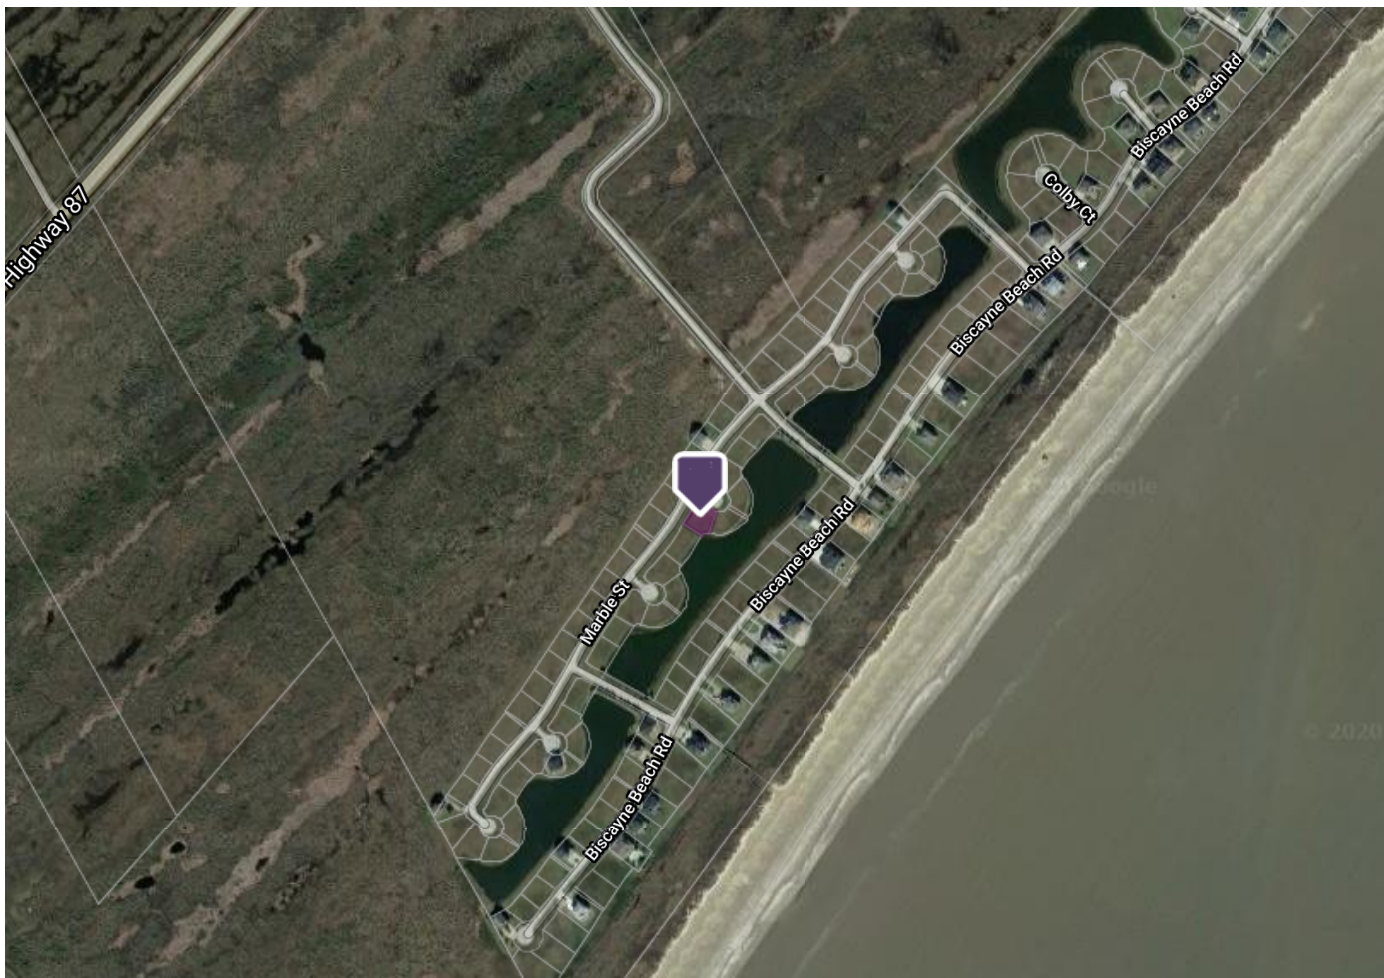

Tax Property 360 Property View

3730 Marble Street, Port Bolivar, TX 77650 Galveston County 📍 Active

02/29/2020

Parcel Map

Map data ©2020 Imagery ©2020 , Houston-Galveston Area Council, Maxar Technologies, Texas General Land Office, U.S. Geological Survey, USDA Farm Service Agency
500 ft

Map data ©2020 Imagery ©2020 , Houston-Galveston Area Council, Maxar Technologies, Texas General Land Office, U.S. Geological Survey, USDA Farm Service Agency
500 ft