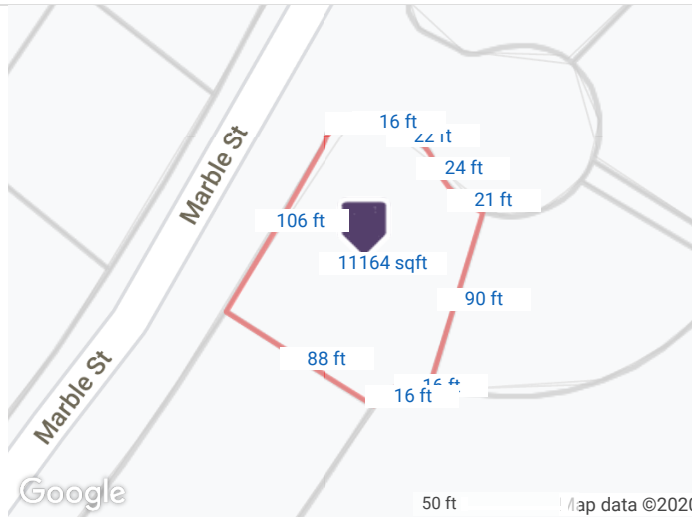

Tax Property 360 Property View

3730 Marble Street, Port Bolivar, TX 77650 Galveston County 📍 Active

02/29/2020

Parcel Map

Map data ©2020 Imagery ©2020 , Houston-Galveston Area Council, Maxar Technologies, Texas General Land Office, U.S. Geological Survey, USDA Farm Service Agency
500 ft

Map data ©2020 Imagery ©2020 , Houston-Galveston Area Council, Maxar Technologies, Texas General Land Office, U.S. Geological Survey, USDA Farm Service Agency
500 ft