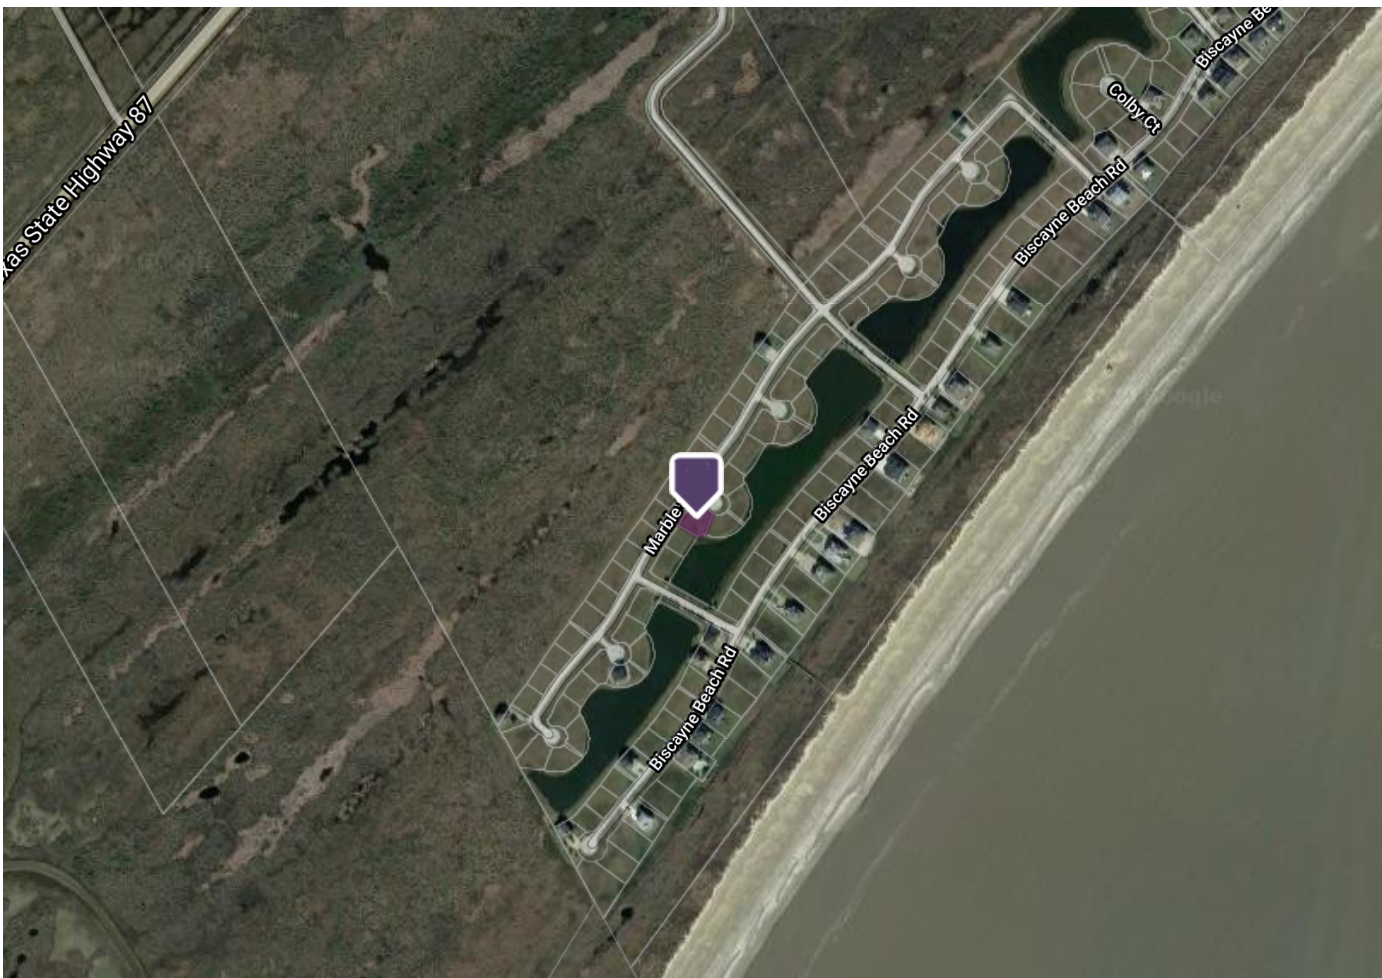

Tax Property 360 Property View

3710 Marble Street, Port Bolivar, TX 77650 Galveston County 📍 Active

02/29/2020

Parcel Map

Map data ©2020 Imagery ©2020 , Houston-Galveston Area Council, Maxar Technologies, Texas General Land Office, U.S. Geological Survey, USDA Farm Service Agency  
500 ft

Map data ©2020 Imagery ©2020 , Houston-Galveston Area Council, Maxar Technologies, Texas General Land Office, U.S. Geological Survey, USDA Farm Service Agency  
500 ft