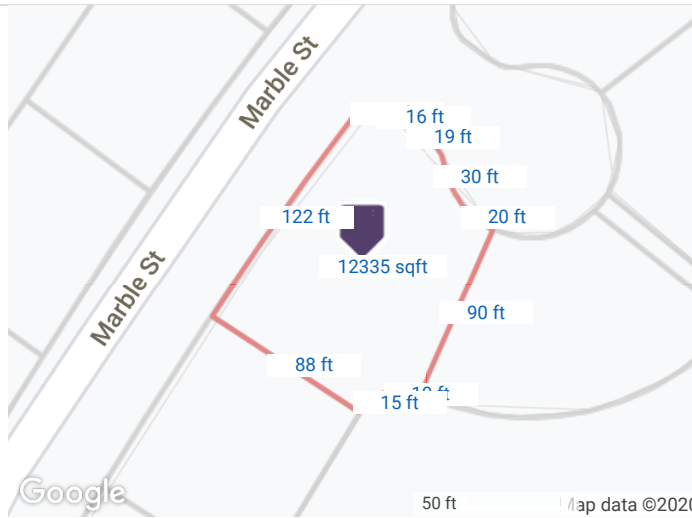

Tax Property 360 Property View

3710 Marble Street, Port Bolivar, TX 77650 Galveston County 📍 Active

02/29/2020

Parcel Map

Map data ©2020 Imagery ©2020 , Houston-Galveston Area Council, Maxar Technologies, Texas General Land Office, U.S. Geological Survey, USDA Farm Service Agency  
500 ft

Map data ©2020 Imagery ©2020 , Houston-Galveston Area Council, Maxar Technologies, Texas General Land Office, U.S. Geological Survey, USDA Farm Service Agency  
500 ft