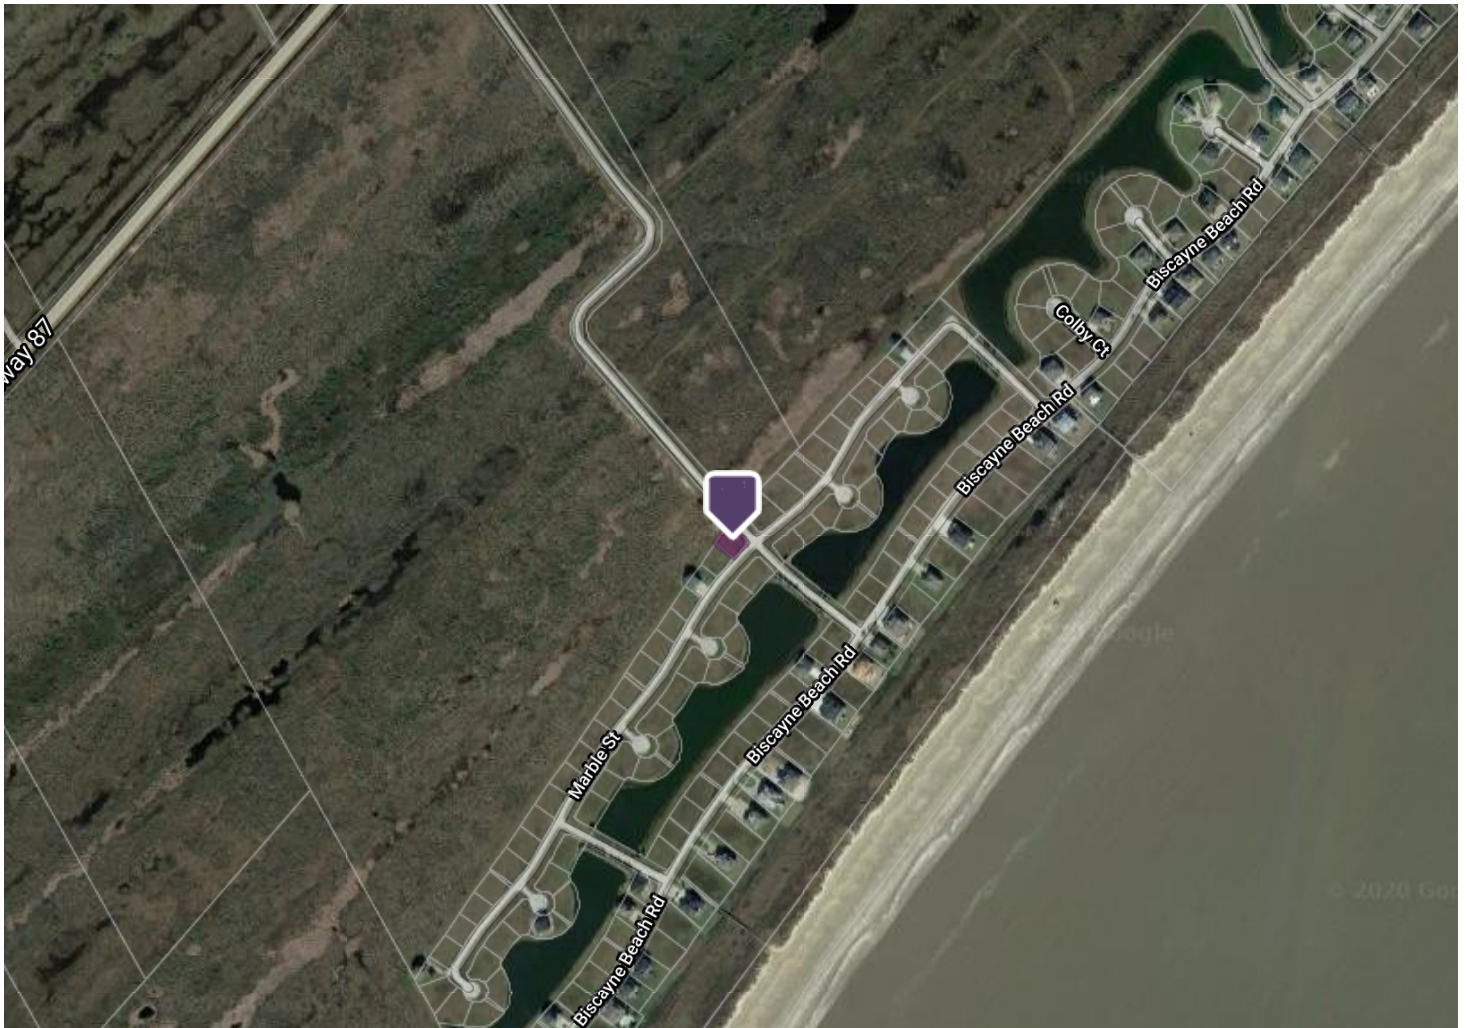

Tax Property 360 Property View

3749 Marble Street, Port Bolivar, TX 77650 Galveston County ● Active

02/29/2020

Parcel Map

Map data ©2020 Imagery ©2020 , Houston-Galveston Area Council, Maxar Technologies, Texas General Land Office, U.S. Geological Survey, USDA Farm Service Agency
500 ft

Google
500 ft
Map data ©2020

Map data ©2020 Imagery ©2020 , Houston-Galveston Area Council, Maxar Technologies, Texas General Land Office, U.S. Geological Survey, USDA Farm Service Agency
500 ft