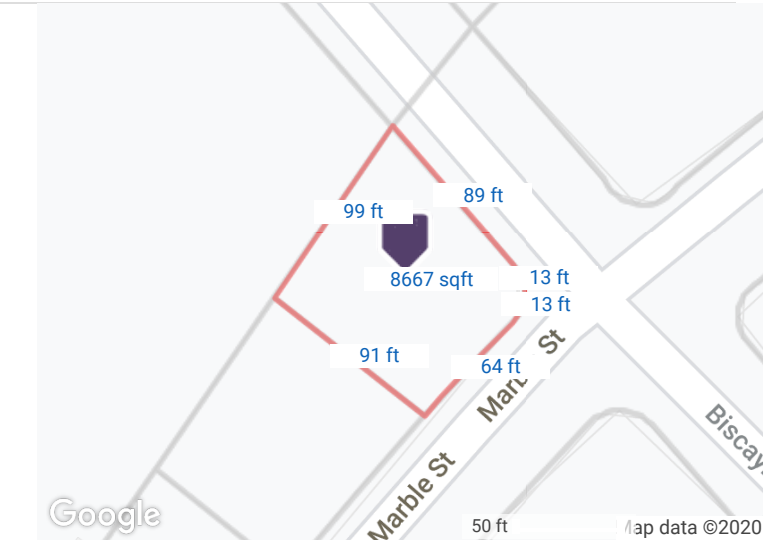

Tax Property 360 Property View

3749 Marble Street, Port Bolivar, TX 77650 Galveston County ● Active

02/29/2020

Parcel Map

Map data ©2020 Imagery ©2020 , Houston-Galveston Area Council, Maxar Technologies, Texas General Land Office, U.S. Geological Survey, USDA Farm Service Agency
500 ft

Google
500 ft
Map data ©2020

Map data ©2020 Imagery ©2020 , Houston-Galveston Area Council, Maxar Technologies, Texas General Land Office, U.S. Geological Survey, USDA Farm Service Agency
500 ft