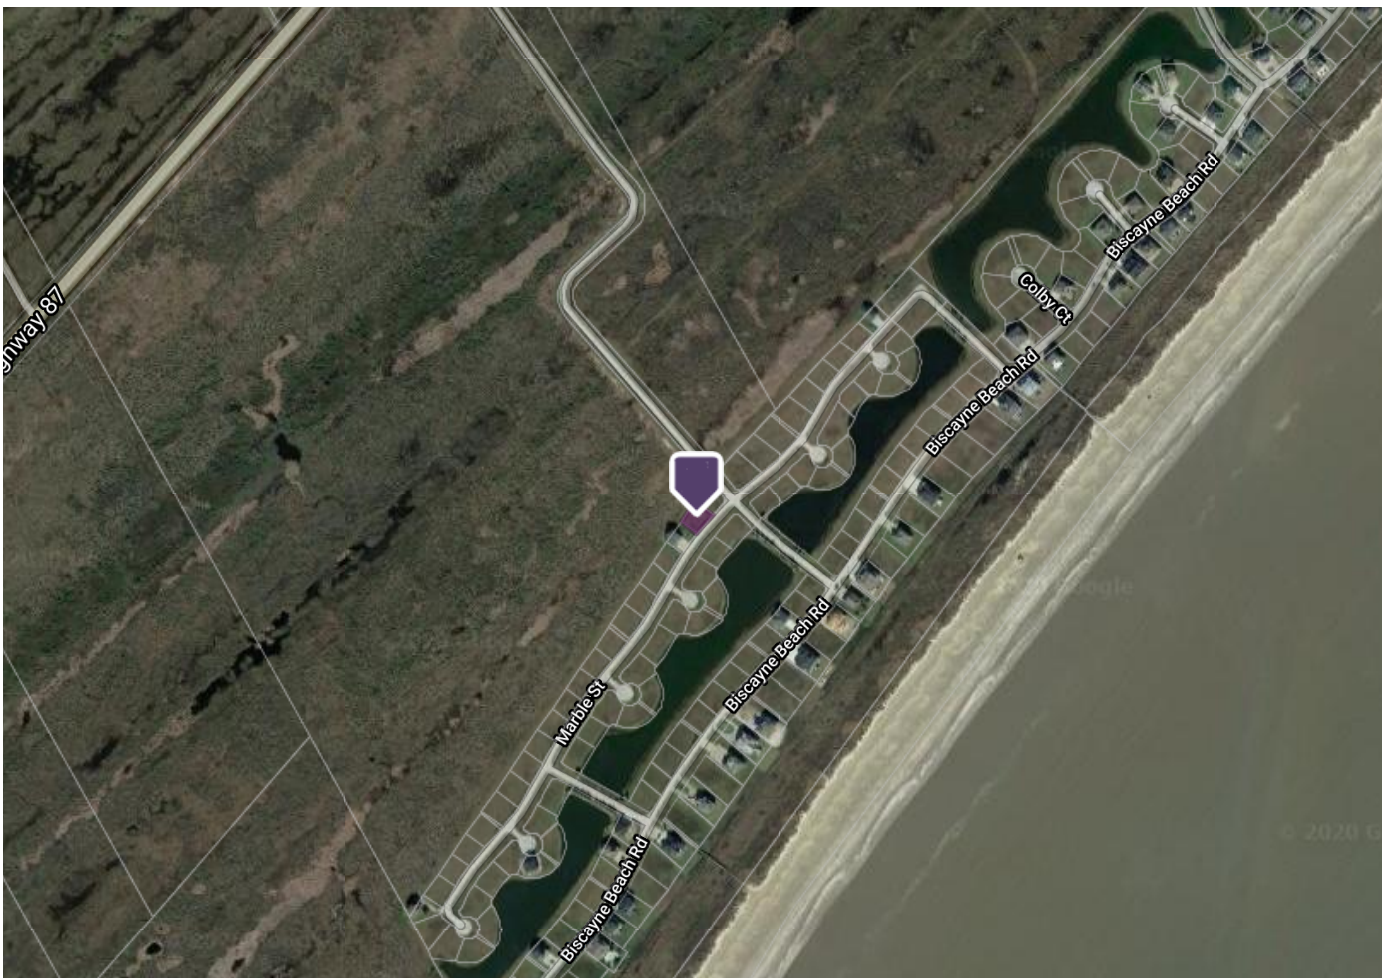

Tax Property 360 Property View

3745 Marble Street, Port Bolivar, TX 77650 Galveston County 📍 Active

02/29/2020

Parcel Map

Map data ©2020 Imagery ©2020 , Houston-Galveston Area Council, Maxar Technologies, Texas General Land Office, U.S. Geological Survey, USDA Farm Service Agency  
500 ft

Map data ©2020 Imagery ©2020 , Houston-Galveston Area Council, Maxar Technologies, Texas General Land Office, U.S. Geological Survey, USDA Farm Service Agency  
500 ft