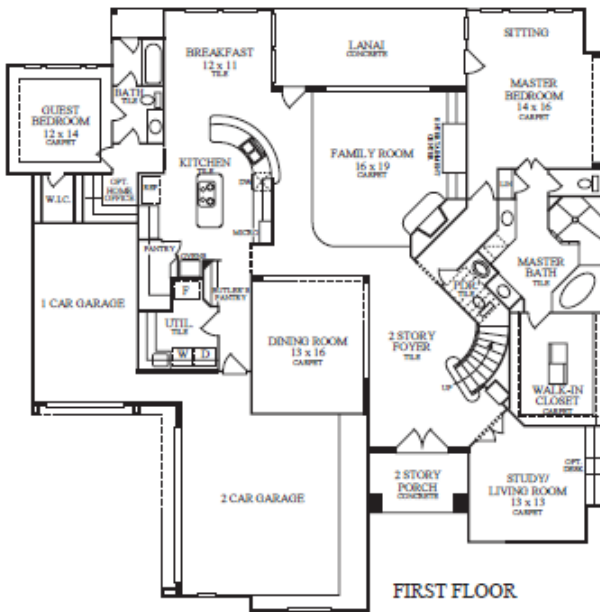

Westport Homes

Designer Series

Approximate Living Area
4556 Square Feet

Conceptual rendering.