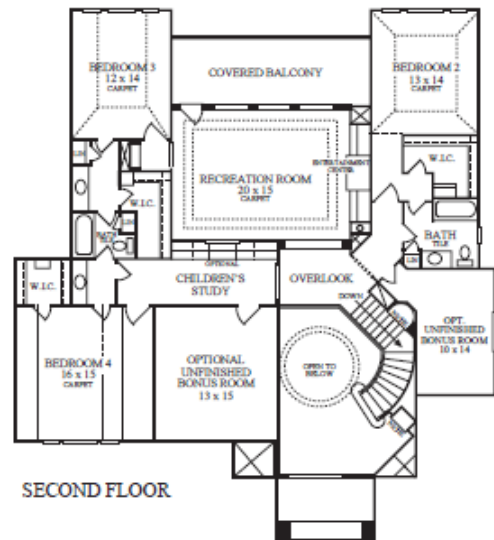

Westport Homes

Designer Series

Approximate Living Area
4556 Square Feet

Conceptual rendering.