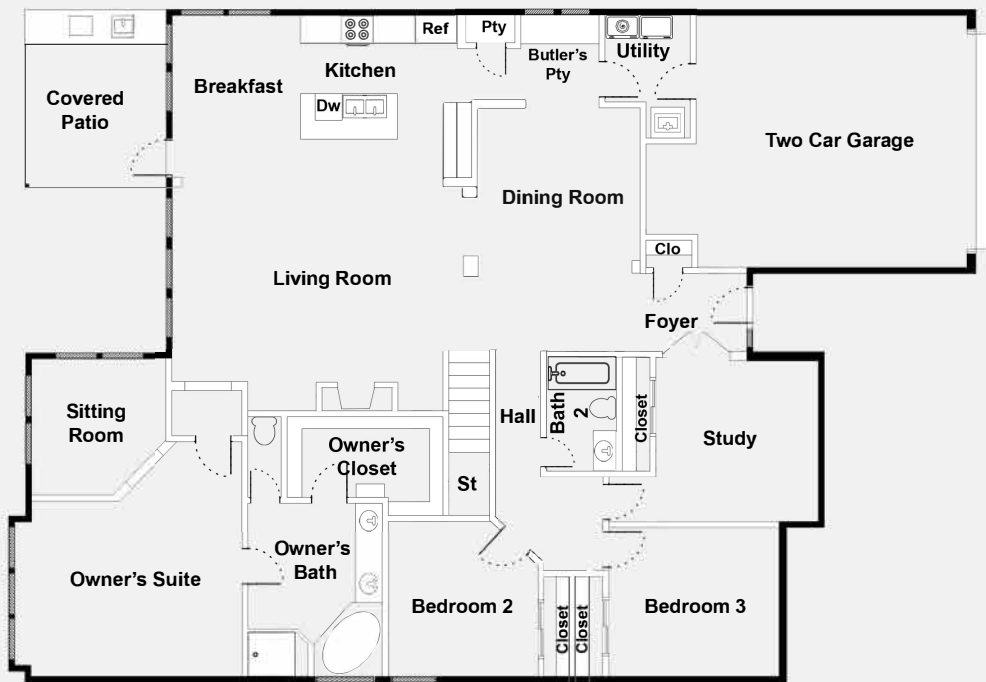

SECOND FLOOR PLAN

FIRST FLOOR PLAN

Total : 3,195 Sq.Ft.

513 E. Fork

4 Bed | 3 Bath | 1 Garage

 Door
 Thick Wall