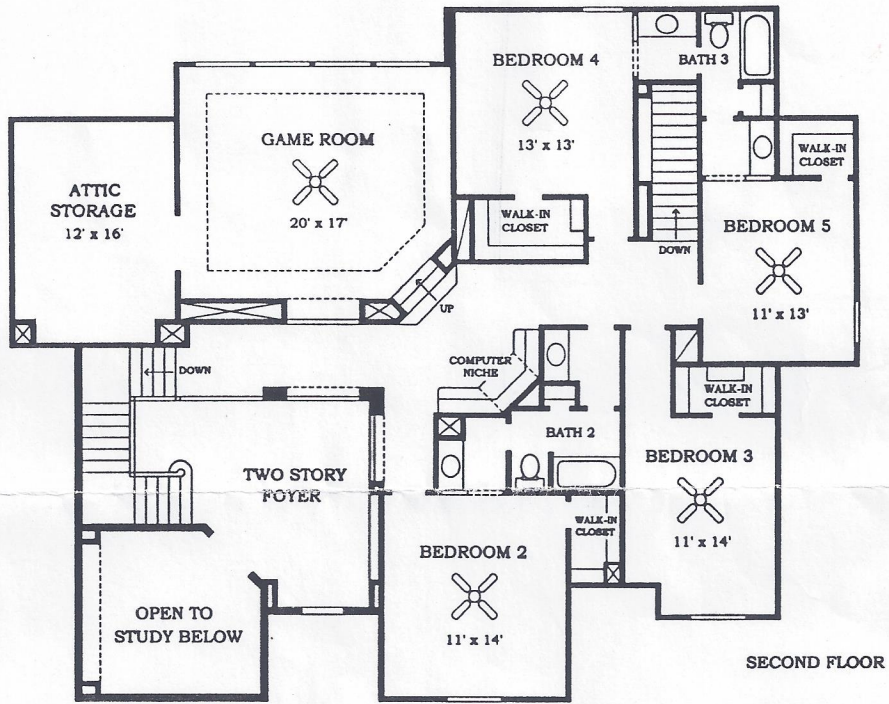

The Bellagio

Plan 8040 The Woodlands 4500 Square Feet

© 2001 Village Builders Incorporated. All Rights Reserved.
 All Plans and Elevations are subject to change per community.

Window placement, roof line and porches may vary by elevation. Square footage and room dimensions are approximate.
 Variances in square footage may occur in different elevations or when different exterior materials are used.
 Plans, specifications and special features are subject to change without notice. 07/02.