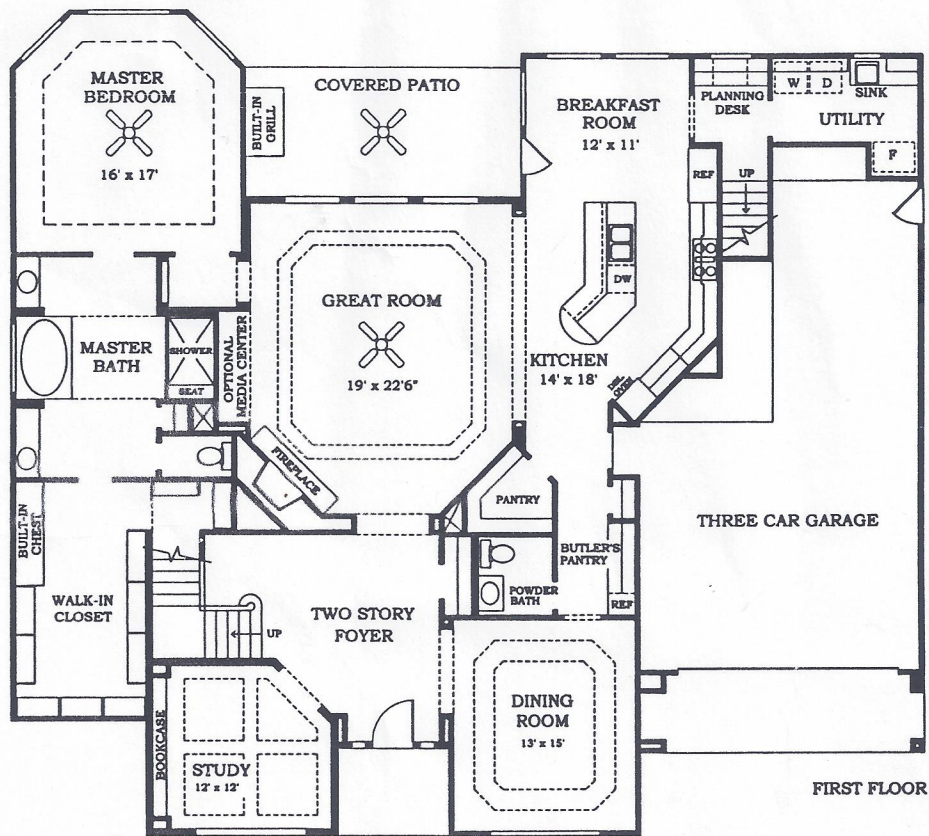

The Bellagio

Plan 8040 The Woodlands 4500 Square Feet

© 2001 Village Builders Incorporated. All Rights Reserved.
 All Plans and Elevations are subject to change per community.

Window placement, roof line and porches may vary by elevation. Square footage and room dimensions are approximate.
 Variances in square footage may occur in different elevations or when different exterior materials are used.
 Plans, specifications and special features are subject to change without notice. 07/02.