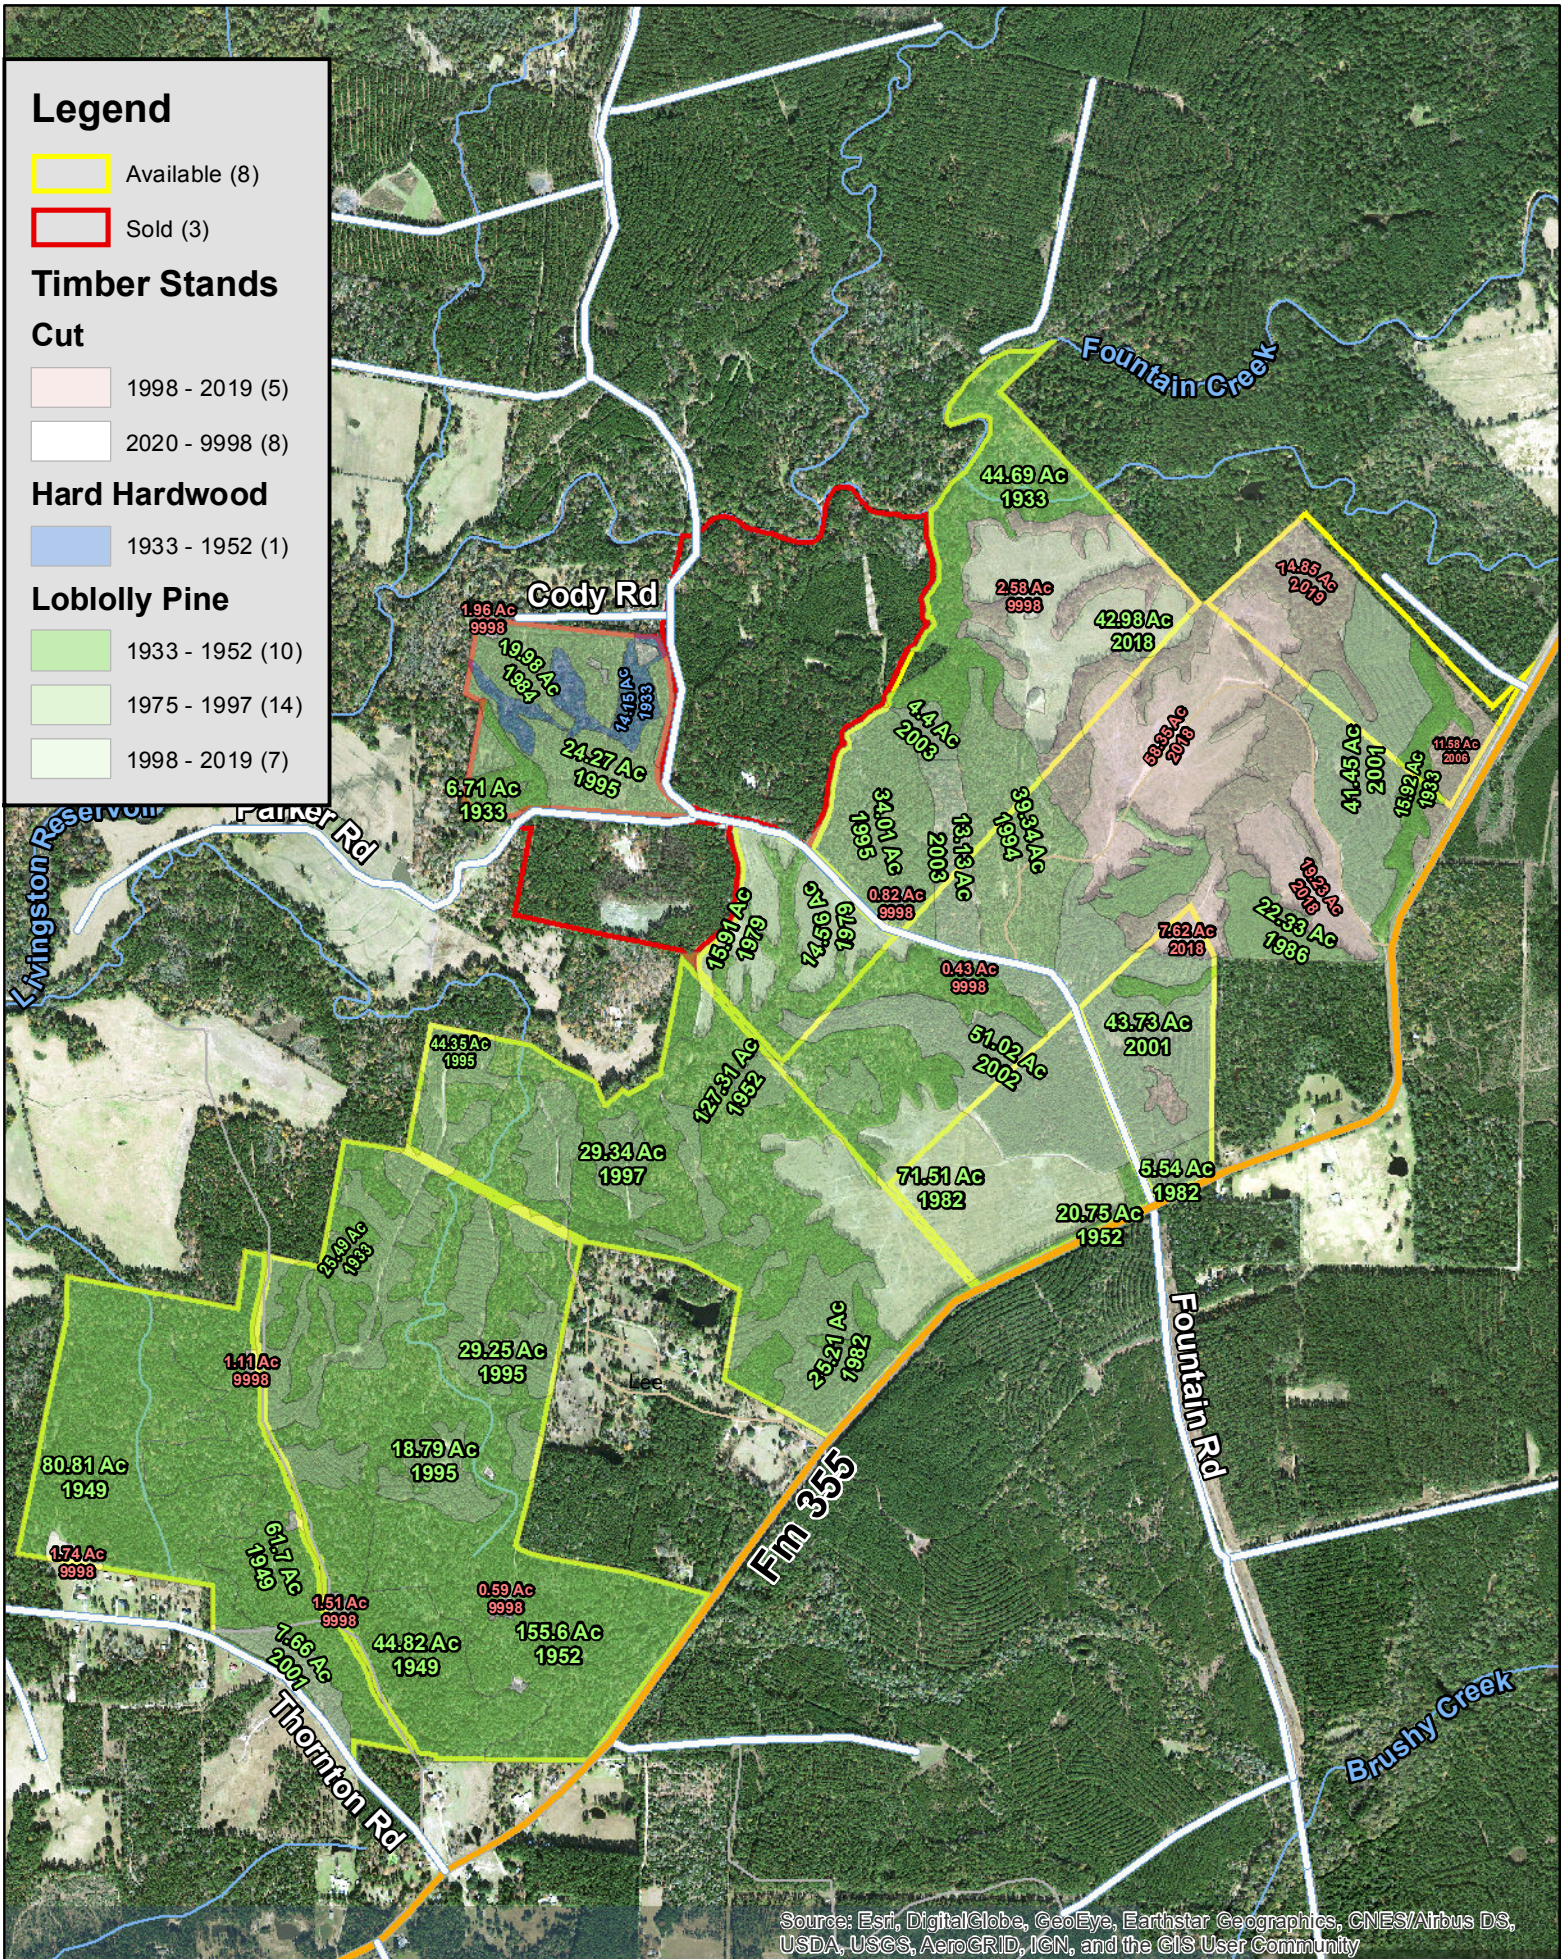

### Cut

1998 - 2019 (5)

2020 - 9998 (8)

### Hard Hardwood

1933 - 1952 (1)

### Loblolly Pine

1933 - 1952 (10)

1975 - 1997 (14)

1998 - 2019 (7)

Source: Esri, DigitalGlobe, GeoEye, Earthstar Geographics, CNES/Airbus DS, USDA, USGS, AeroGRID, IGN, and the GIS User Community

Brushy Creek | Trinity, Trinity Co., TX