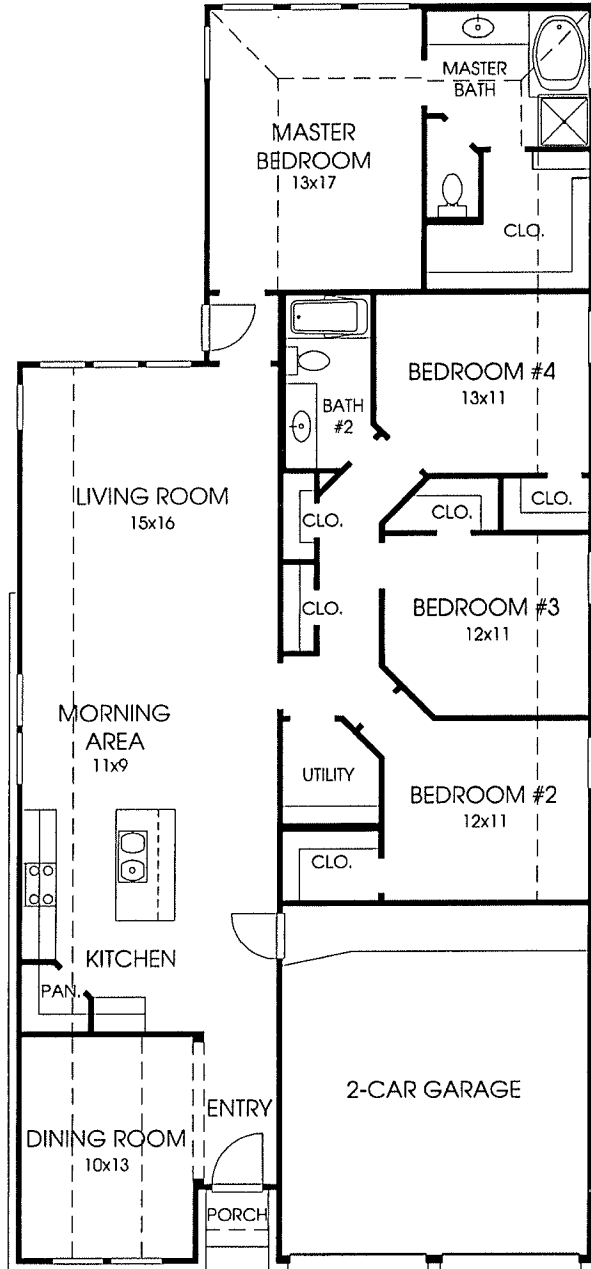

DESIGNS

Plan 1909W

This home contains approximately 1,909 square feet and includes four bedrooms and two baths.

Note: The options shown on this brochure are available at an additional cost.

Not included: inside keyed deadbolt locks, refrigerators, furnishings, drapery, plants, decorator items and all other personal property being used in model homes. Builder reserves the right to make changes in the plans and specifications, and to substitute material of similar quality. Room dimensions indicate approximate inside area measurements.
03/11/2008 - Perry Homes (CL&CL-W)