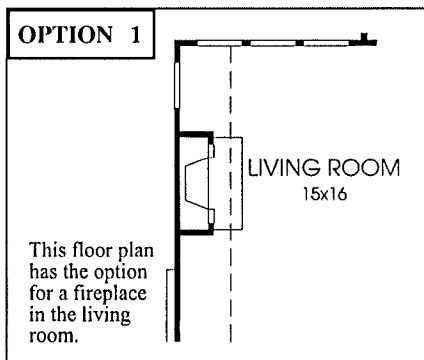

DESIGNS

Plan 1909W

This home contains approximately 1,909 square feet and includes four bedrooms and two baths.

Note: The options shown on this brochure are available at an additional cost.

Not included: inside keyed deadbolt locks, refrigerators, furnishings, drapery, plants, decorator items and all other personal property being used in model homes. Builder reserves the right to make changes in the plans and specifications, and to substitute material of similar quality. Room dimensions indicate approximate inside area measurements.
03/11/2008 - Perry Homes (CL&CL-W)