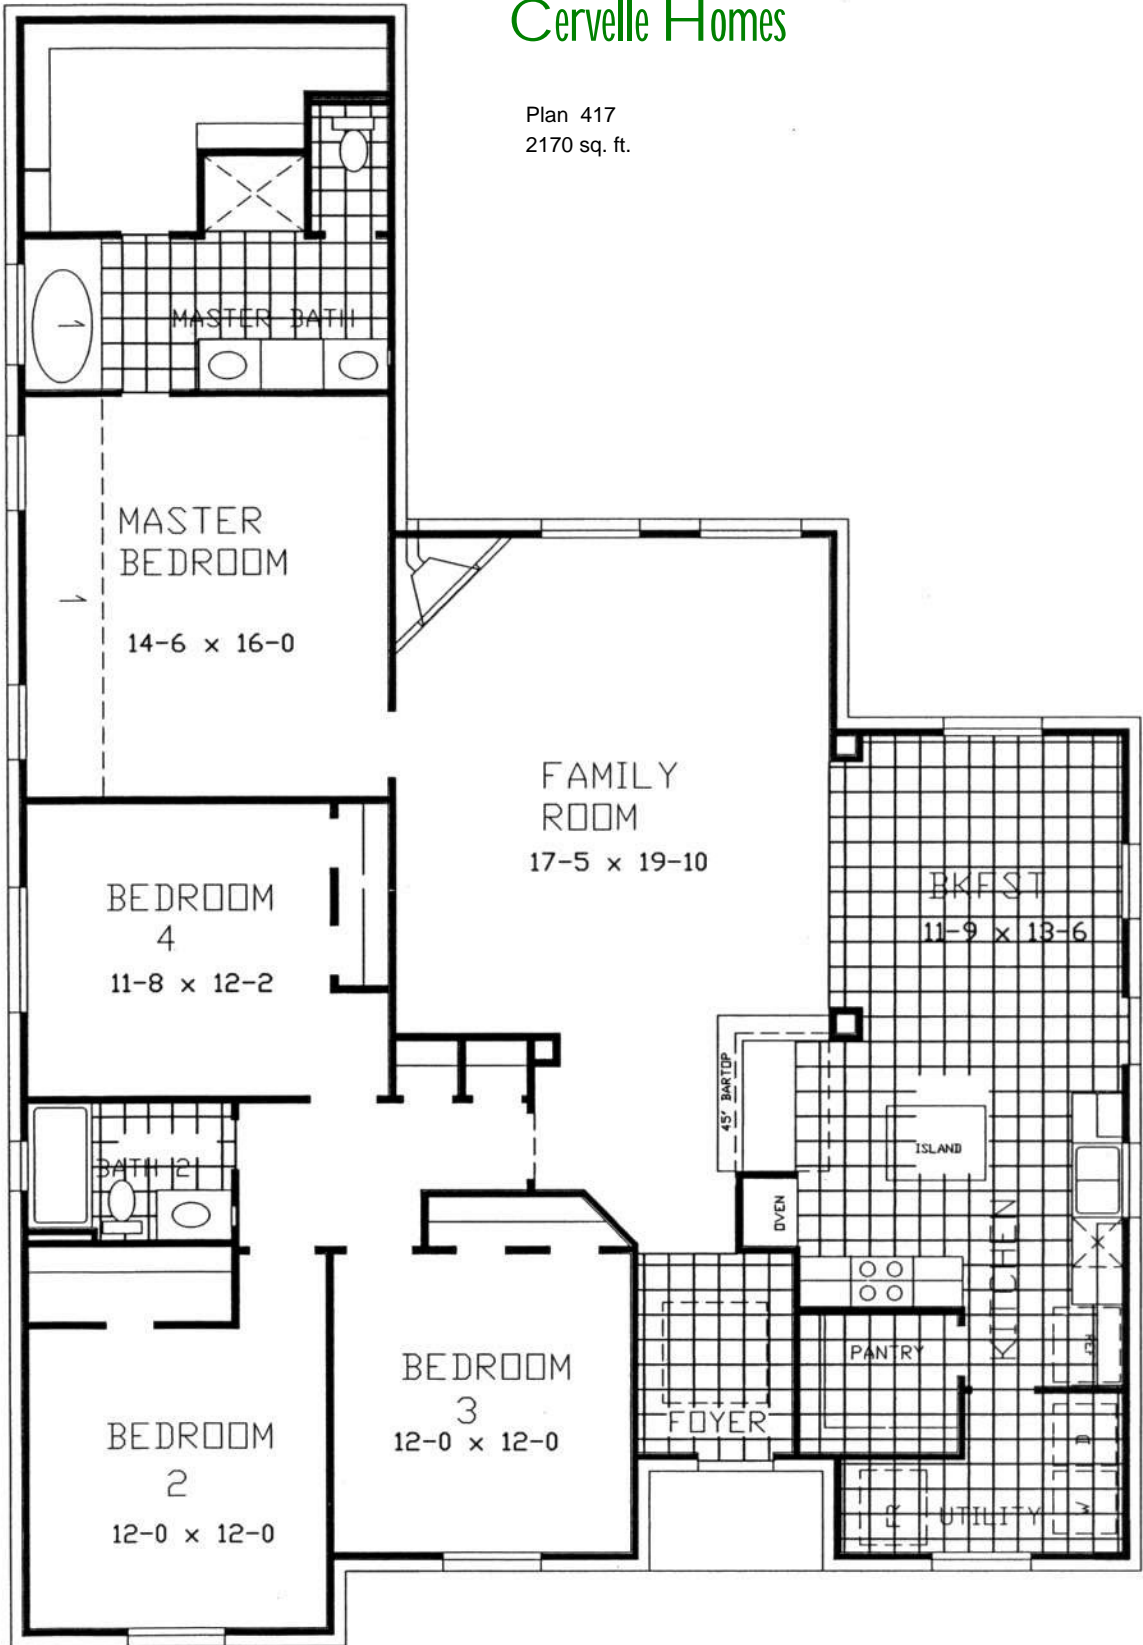

# Cervelle Homes

Plan 417  
2170 sq. ft.

417 PLAN  
2170 SQ. FT.