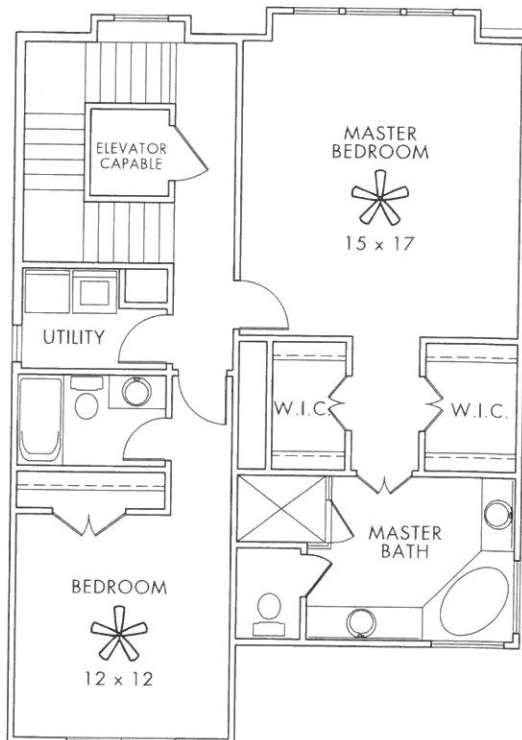

LeafBrook

Approx. 2555 Sq. Ft.

First Floor	565 Sq. Ft.
Second Floor	1040 Sq. Ft.
Third Floor	950 Sq. Ft.
Total	2555 Sq. Ft.
Bedrooms	4
Bathrooms	4

Prices and plans are subject to change without written notice. Square footages and room dimensions are approximate.

Murray Brook

FRONT

BACK

LeafBrook