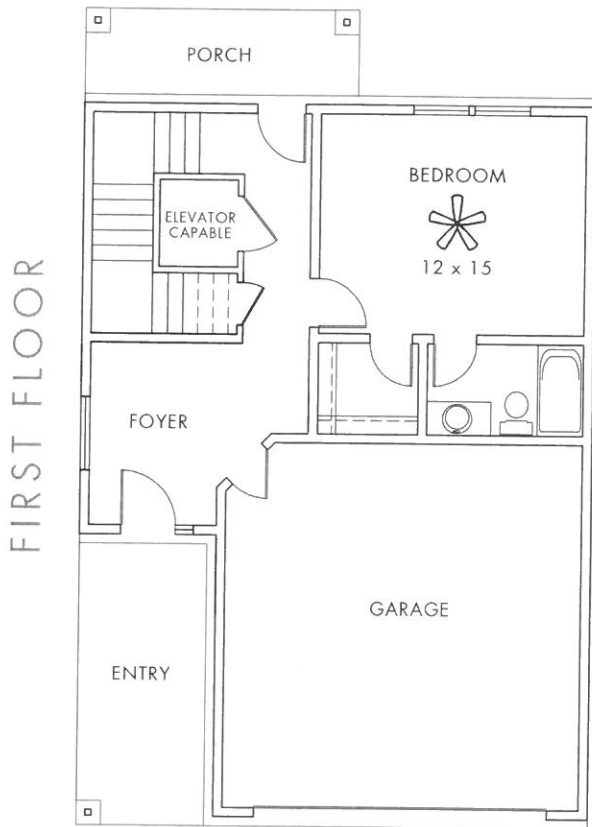

LeafBrook

Approx. 2555 Sq. Ft.

First Floor	565 Sq. Ft.
Second Floor	1040 Sq. Ft.
Third Floor	950 Sq. Ft.
Total	2555 Sq. Ft.
Bedrooms	4
Bathrooms	4

Prices and plans are subject to change without written notice. Square footages and room dimensions are approximate.

Murray Brook

FRONT

BACK

LeafBrook