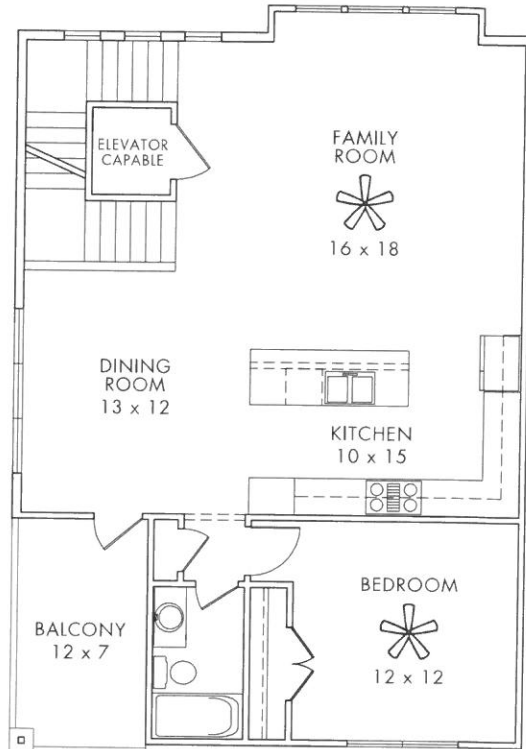

LeafBrook

Approx. 2555 Sq. Ft.

First Floor	565 Sq. Ft.
Second Floor	1040 Sq. Ft.
Third Floor	950 Sq. Ft.
Total	2555 Sq. Ft.
Bedrooms	4
Bathrooms	4

Prices and plans are subject to change without written notice. Square footages and room dimensions are approximate.

Murray Brook

FRONT

BACK

LeafBrook