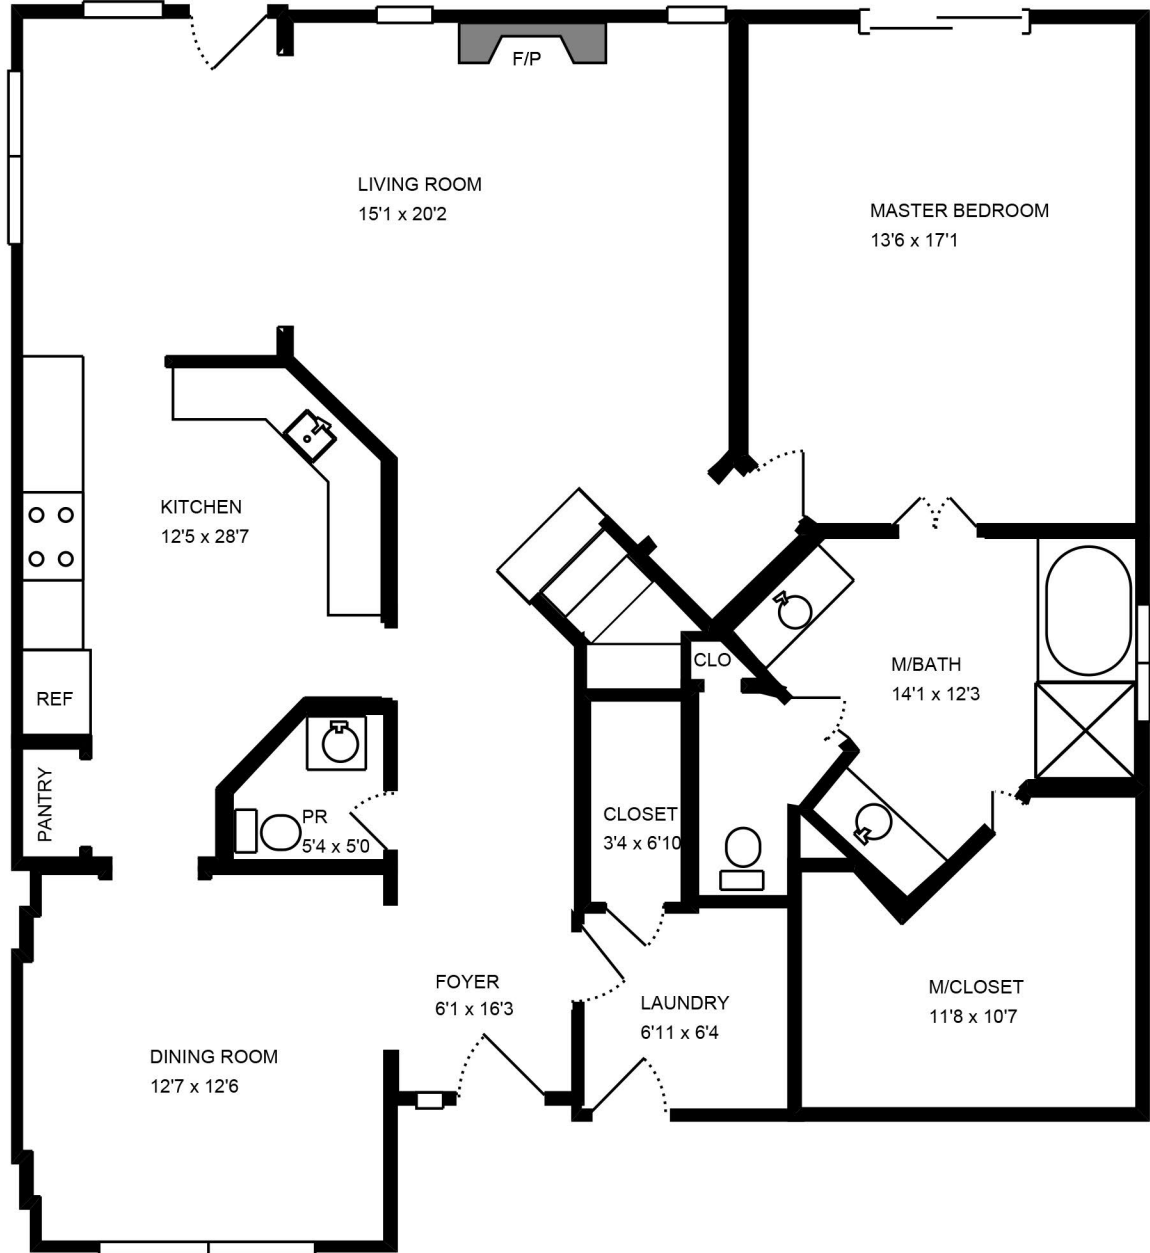

Property Address:
6418 Mustang Draw Ln
Katy, TX 77449

FIRST FLOOR

Property Address:
6418 Mustang Draw Ln
Katy, TX 77449

SECOND FLOOR