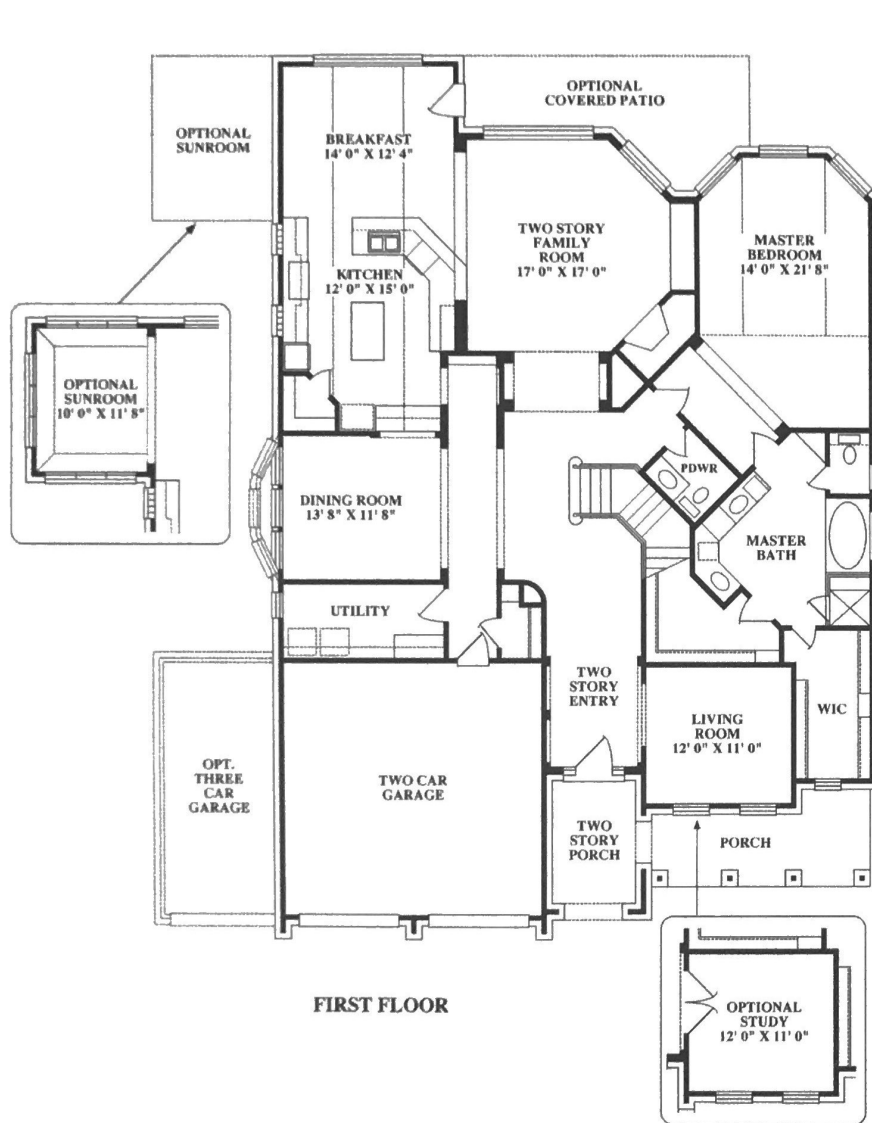

WATERCHASE

3700 Sq. Ft.

FLOOR PLANS

WATERCHASE

3700 Sq. Ft.

A

B

C