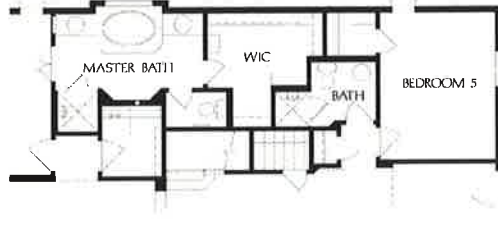

ROOM OPTIONS

SECOND FLOOR

3 Bedrooms  
2.5 Baths  
2201 sq. ft.

Open Kitchen, Dining  
and Family Room  
Gamerom

- Optional Areas above Garage
- Optional Covered Patios
- Optional Fireplace
- Optional 4th Bedroom
- Optional 5th Bedroom
- Optional 2.5-Car Garage