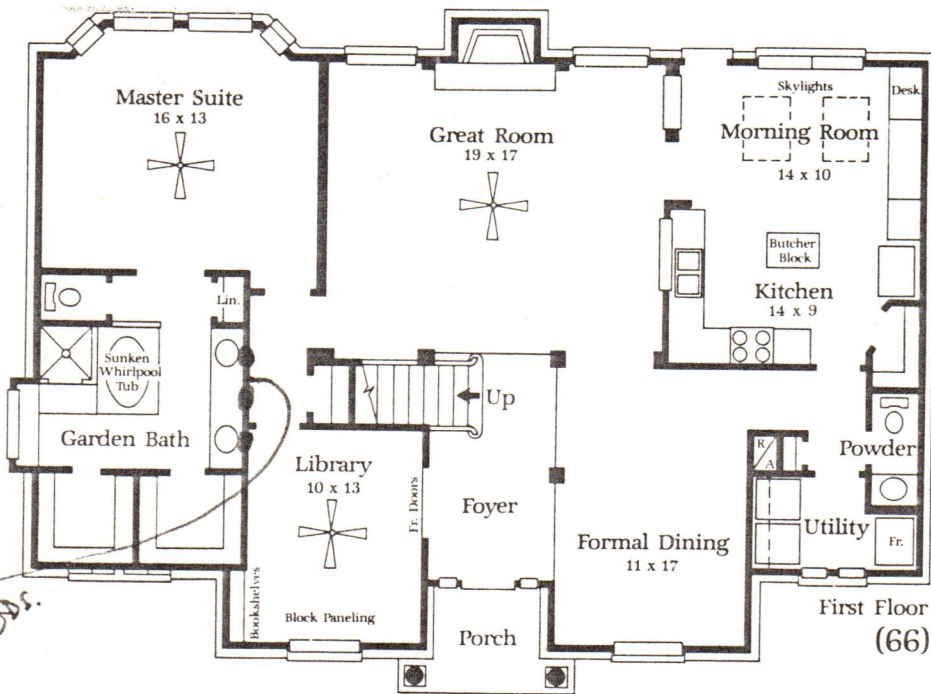

ELECTRICAL

THE CLASSIC SERIES

Plan 2932

PHONE JACK

MIN 3 RECESSED FLOORS.

Window placement, roof line, porches and skylight use may vary by elevation. Plans, specifications and special features are subject to change. Room dimensions are approximate.