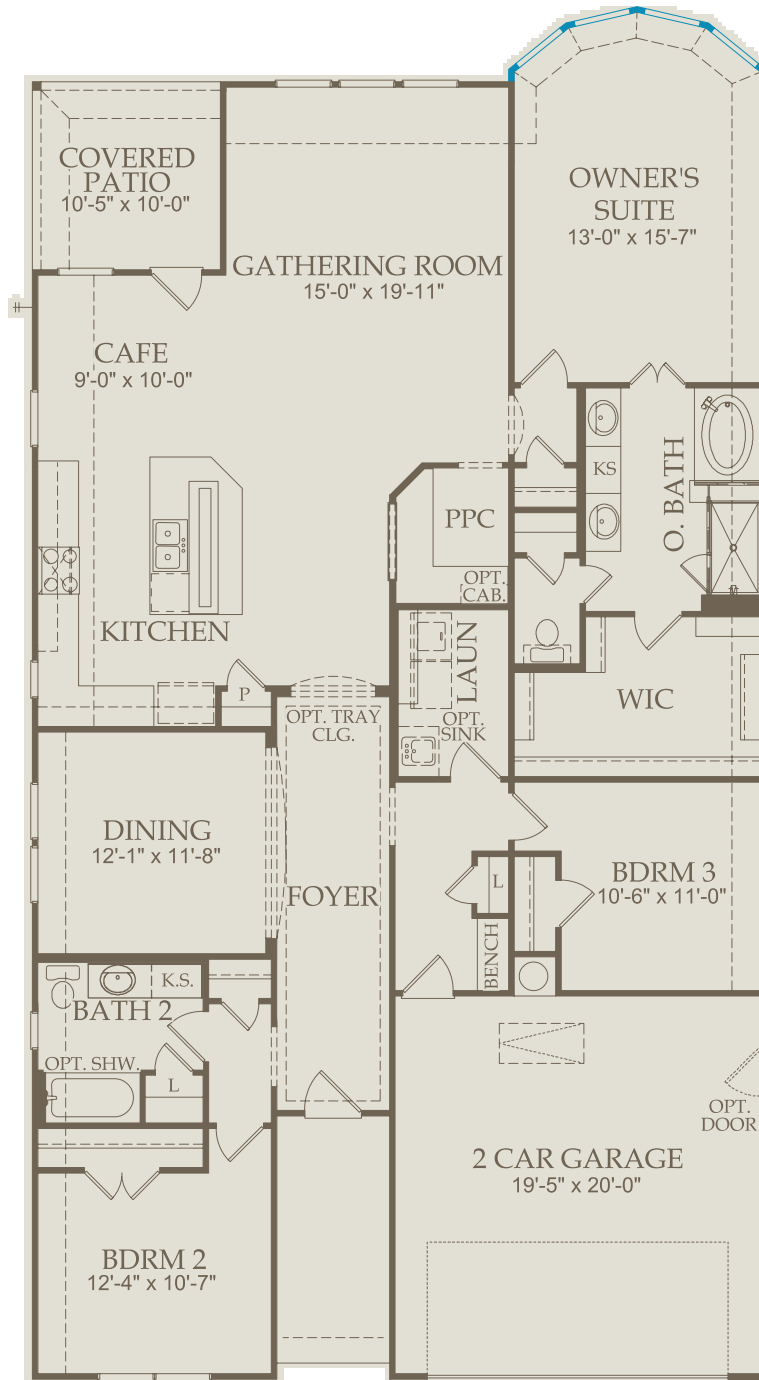

Floor 1

Selected Options: Bay Window at Owner's Suite

Options not selected include : 4' Garage Extension, Double Vanity at Bath 2, Bedroom 4, Study, Drop Zone at entry, Fireplace at Gathering Room, Appliances Package 5 at Kitchen, Opt. Owner's Bath

For this application, the company does not warrant or assume any legal liability or responsibility for the accuracy, completeness, or usefulness of any information, apparatus, product, or process disclosed. Base floor plan subject to change based on elevation selected.