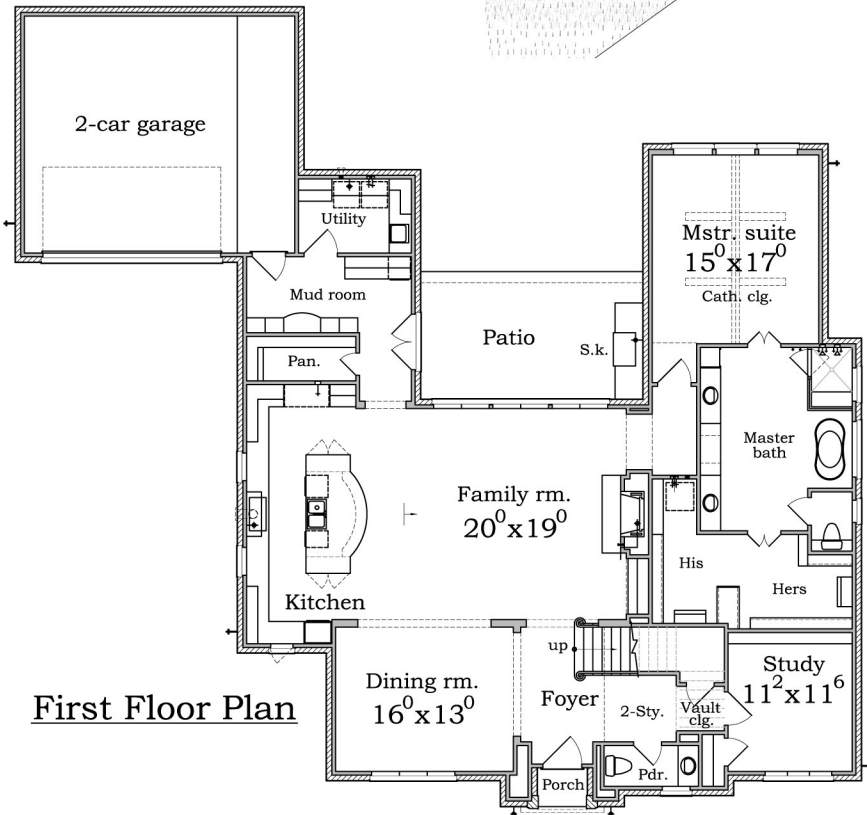

# ALLEGIANCE BUILDERS

(713) 909-0342

Approx. Living Area	
First Floor	2,424 sq. ft.
Second Floor	1,859 sq. ft.
<b>Total</b>	<b>4,283 sq. ft.</b>

Perimeter 76'-2" x 72'-0"  
Job No. 180914

535 Kickerillo Drive

This drawing is only a representation. Room sizes and square footages are approximate. Builder reserves the right to alter plans, specifications and materials.