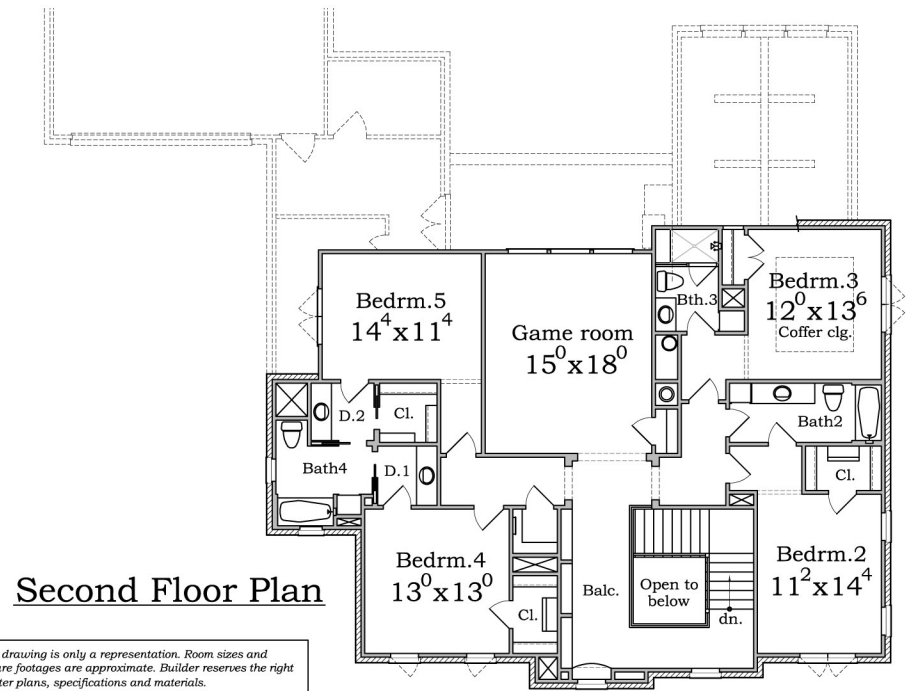

# ALLEGIANCE BUILDERS

(713) 909-0342

Approx. Living Area	
First Floor	2,424 sq. ft.
Second Floor	1,859 sq. ft.
<b>Total</b>	<b>4,283 sq. ft.</b>

Perimeter 76'-2" x 72'-0"  
Job No. 180914

535 Kickerillo Drive

This drawing is only a representation. Room sizes and square footages are approximate. Builder reserves the right to alter plans, specifications and materials.