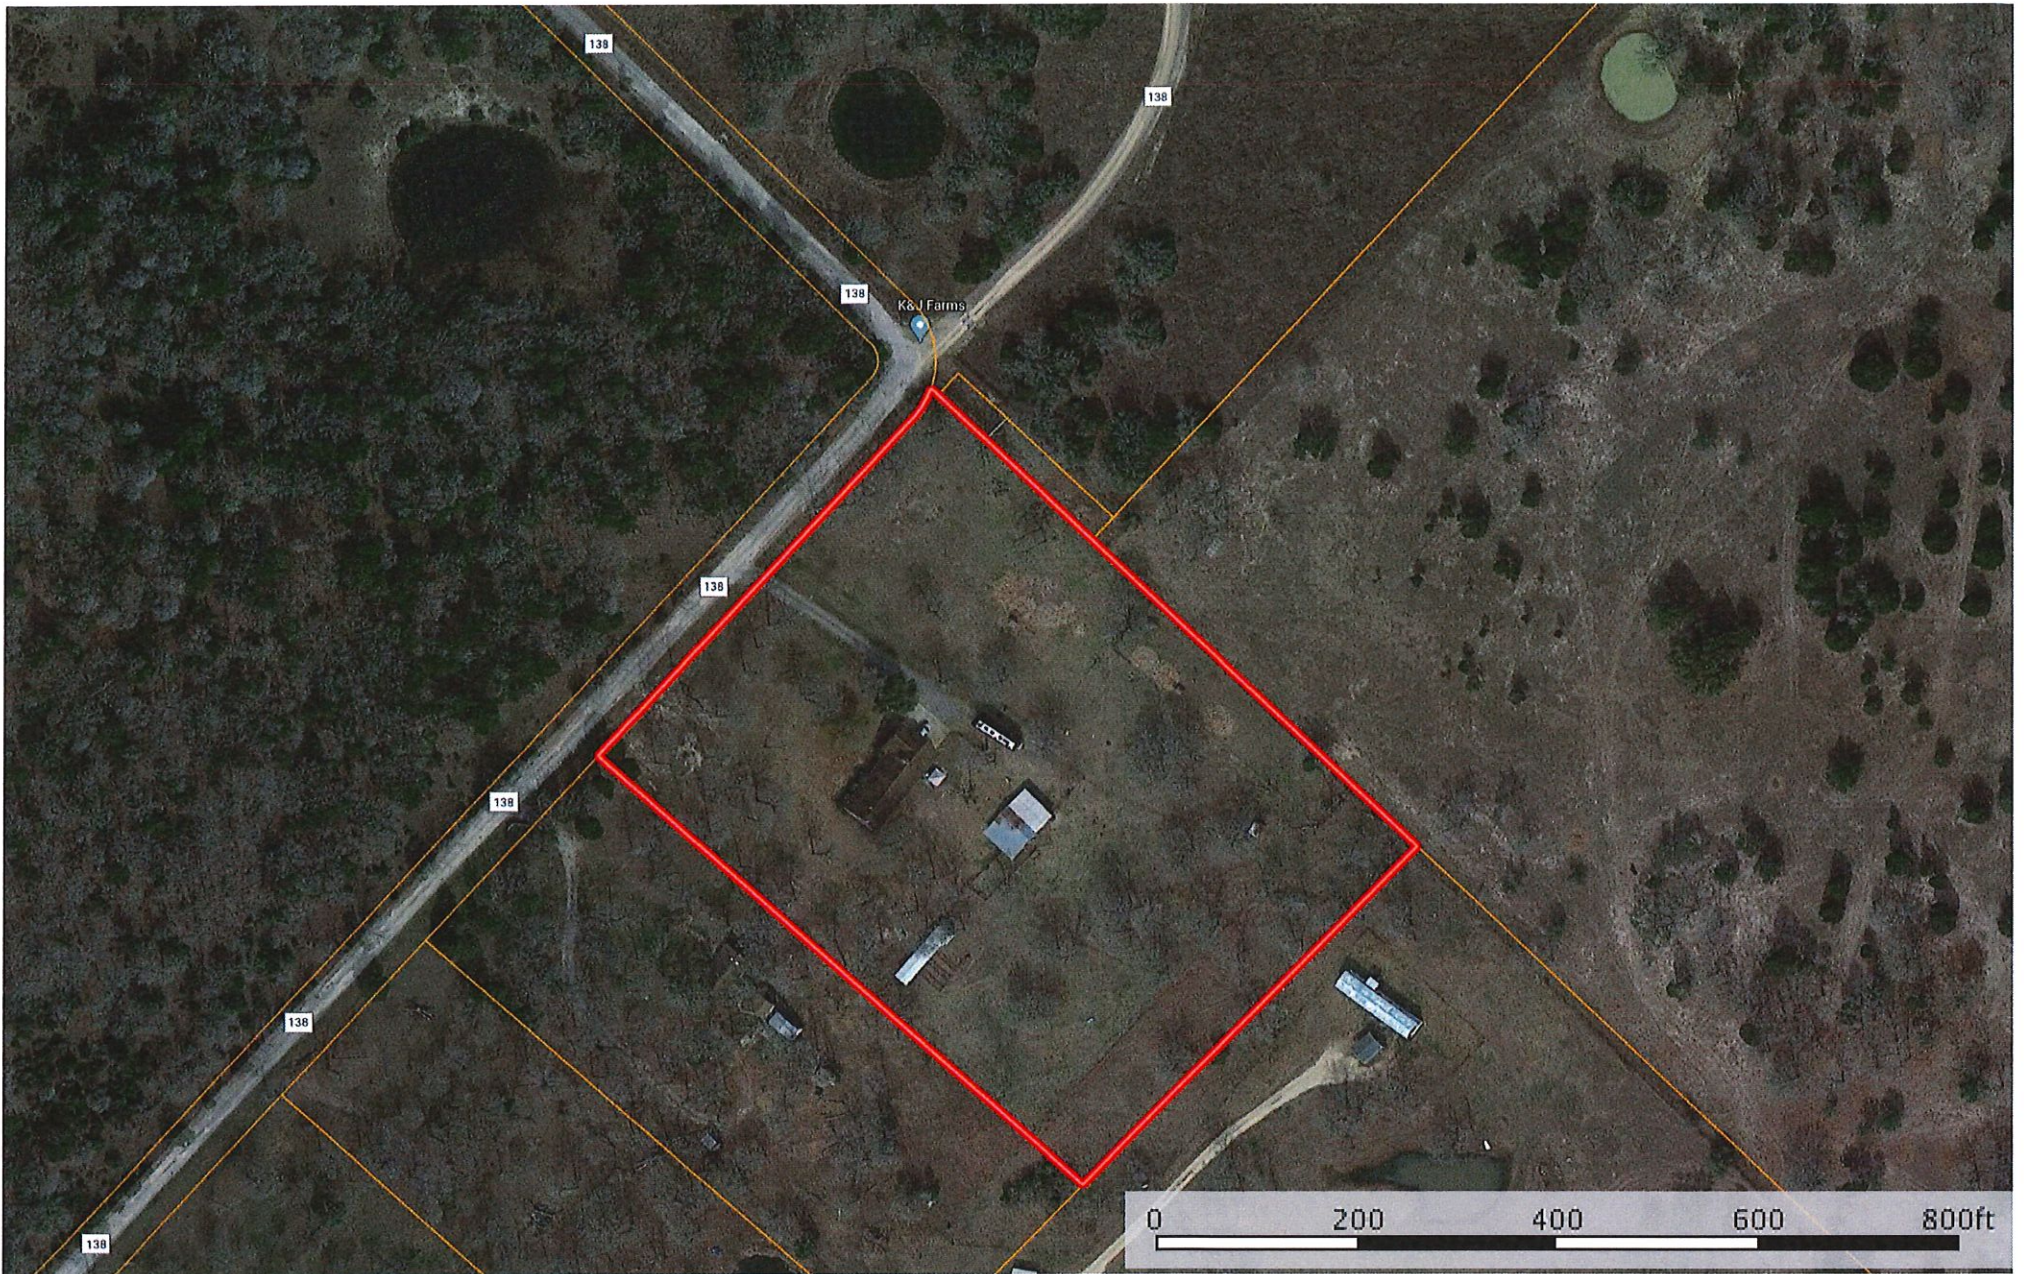

1418 CR 138 Giddings, TX 78942

Texas, 4.83 AC +/-

-  Boundary
-  100 Year Floodplain
-  500 Year Floodplain
-  Floodway
-  Special
-  Unmapped/ Not Included

Lisa Mayer

 The information contained herein was obtained from sources deemed to be reliable. MapRight Services makes no warranties or guarantees as to the completeness or accuracy thereof.