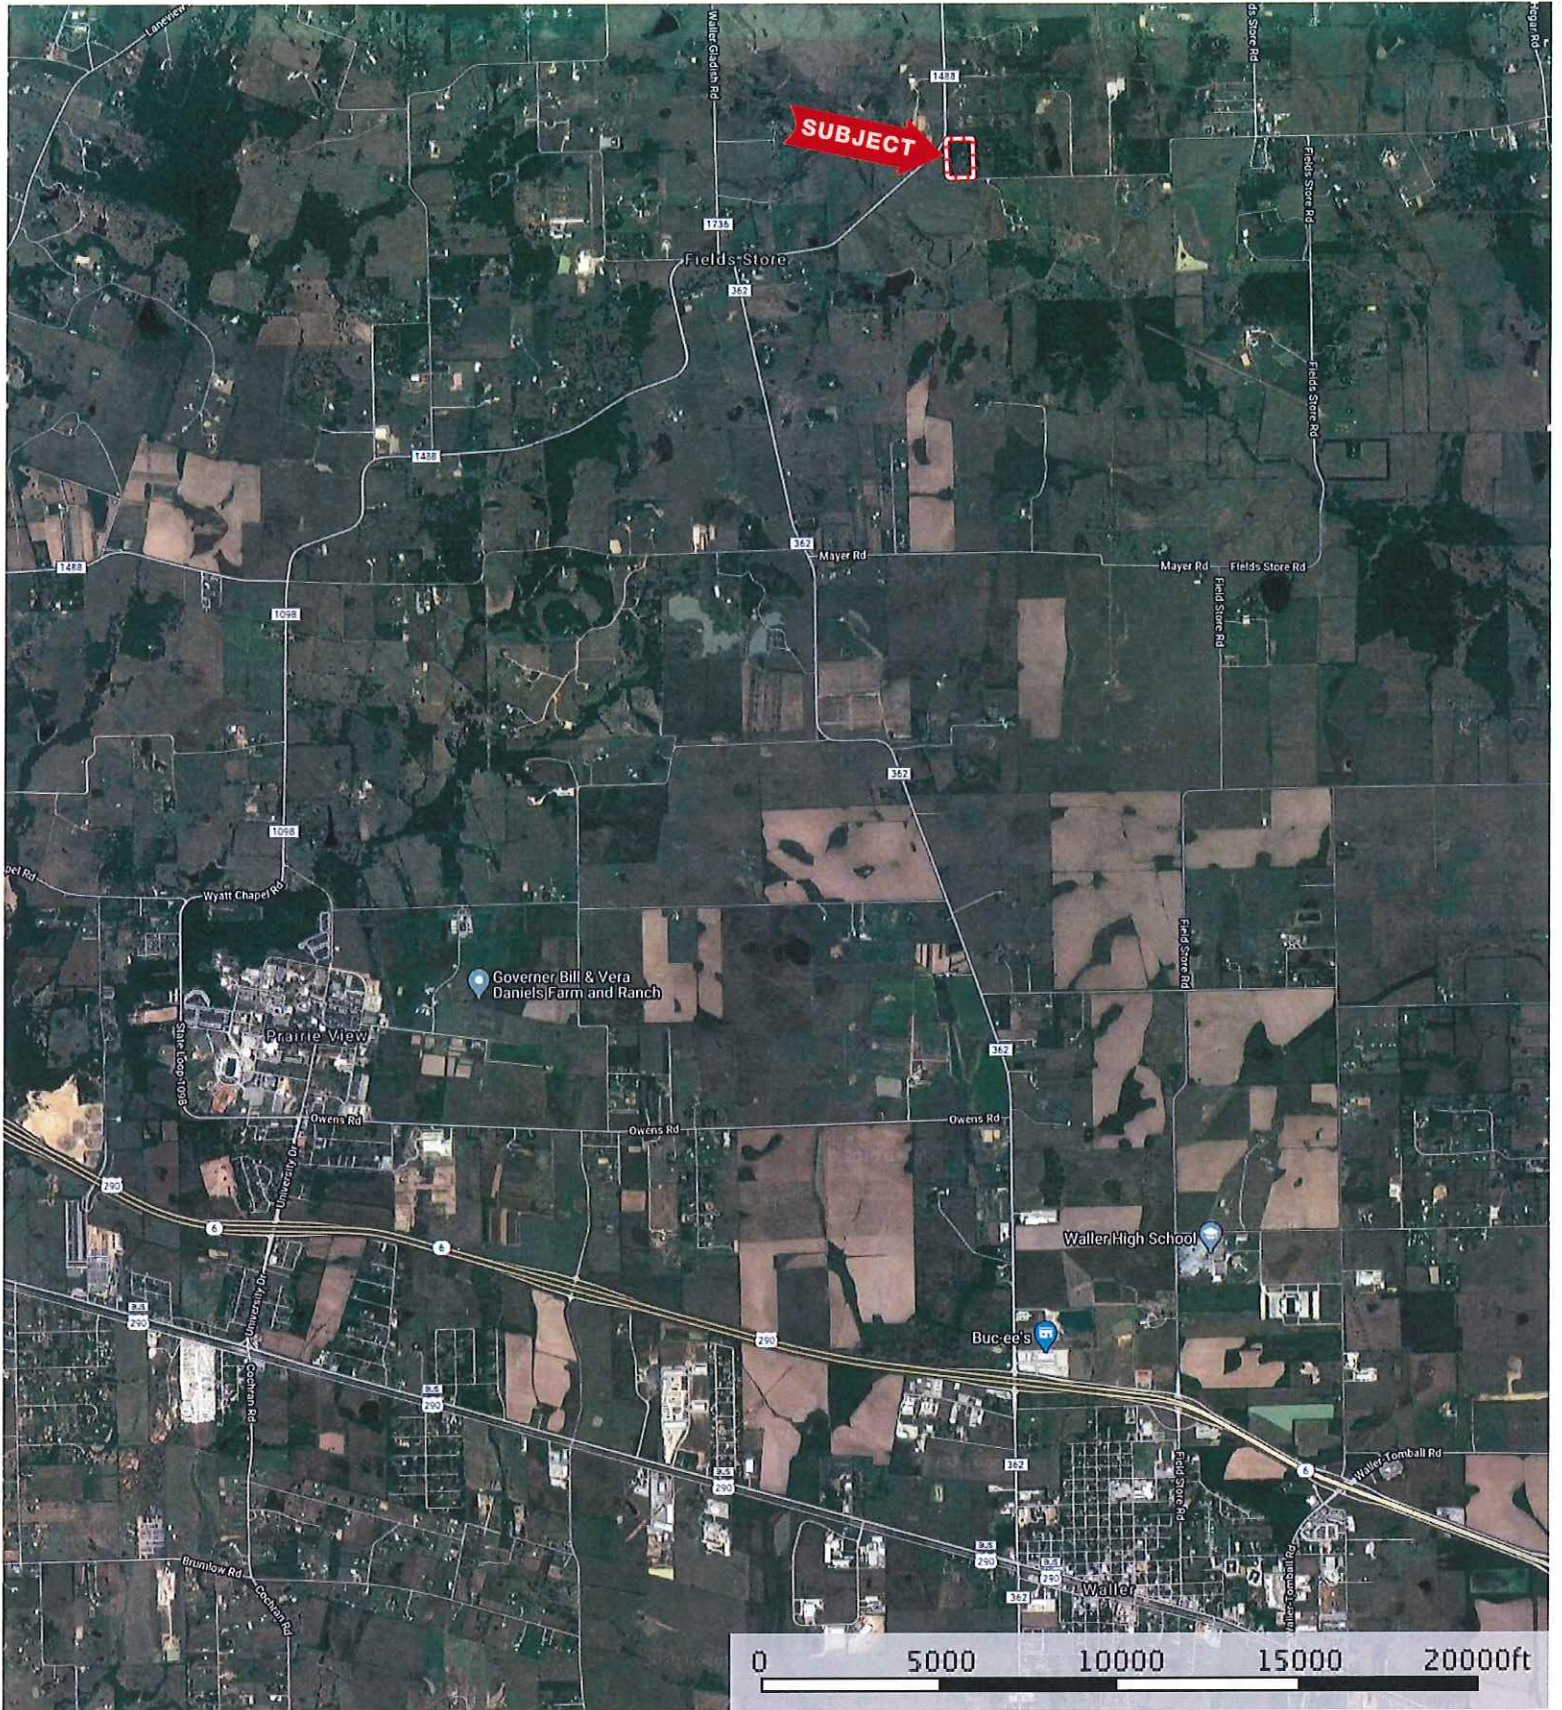

34634 Joseph Rd.  
Waller County, Texas, AC +/-

 Boundary

34634 Joseph Rd.  
Waller County, Texas, AC +/-

 Boundary

34634 Joseph Rd.  
Waller County, Texas, AC +/-

- Boundary
- 100 Year Floodplain
- 500 Year Floodplain
- Floodway
- Special
- Unmapped/ Not