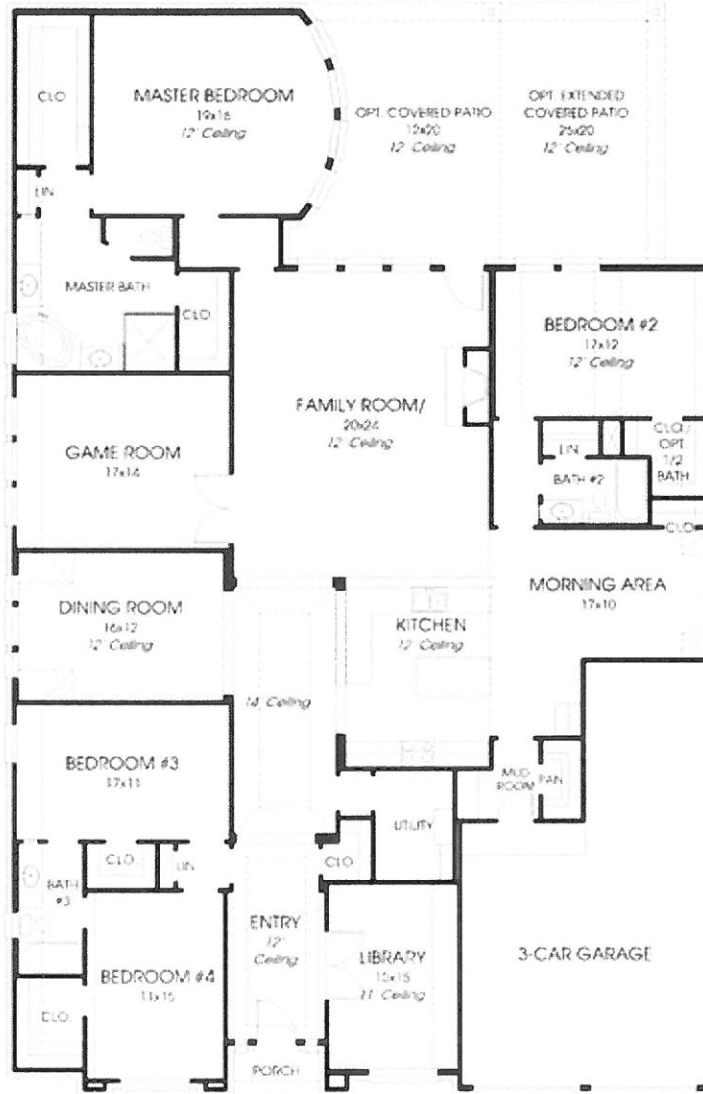

DESIGNS

Design 3465W

This home contains approximately 3,465 square feet *

PERRY HOMES

Page 1 of 2