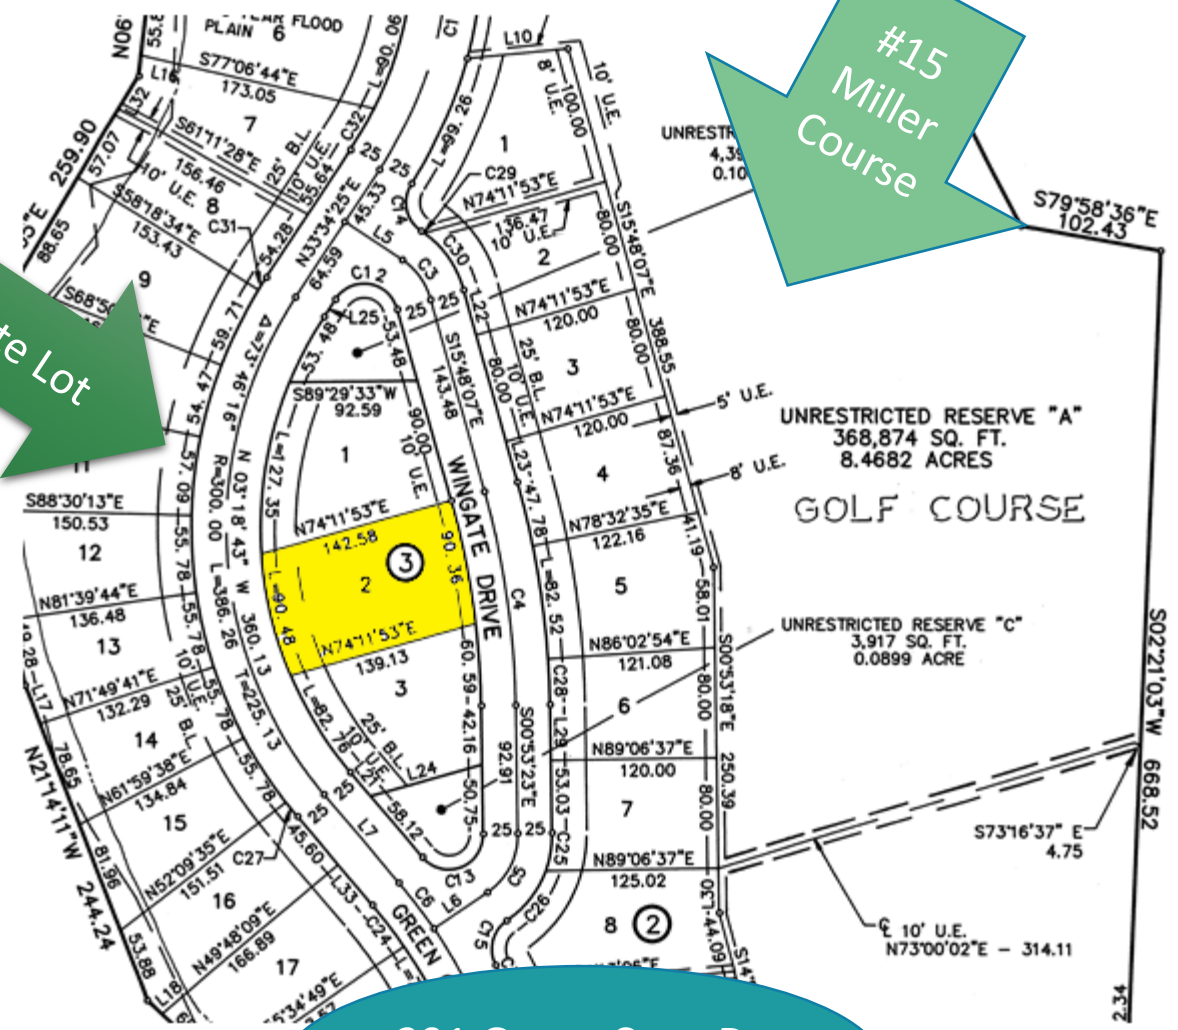

Lake  
Conroe

Large Estate Lot

#15  
Miller  
Course

291 Green Cove Dr.  
Lot 2