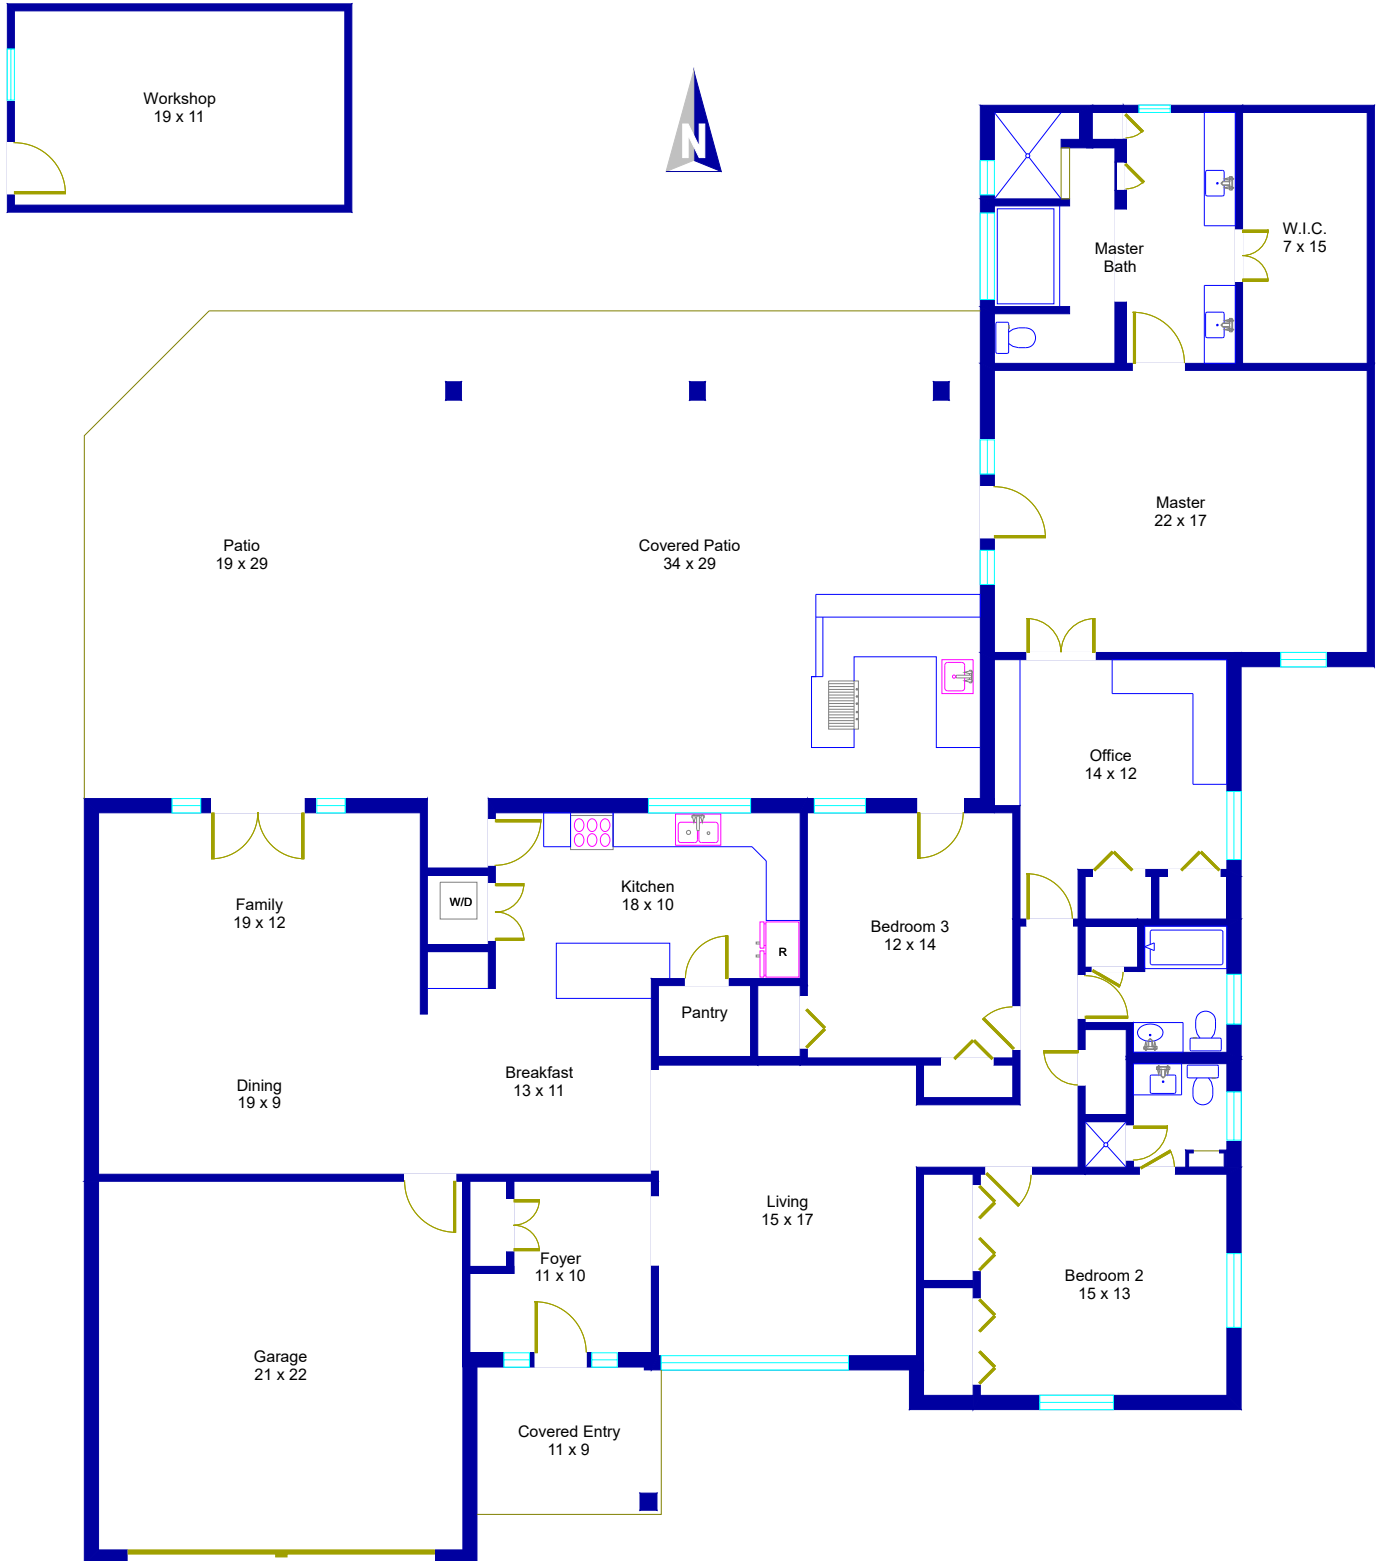

4608 Laurel Street Bellaire, Texas

© Floor Plan Graphics LLC 2020. This floor plan is an artistic rendering only. All dimensions are approximate. Floor Plan Graphics LLC makes no representation or warranty as to this rendering's accuracy and no measurements or dimensions should be relied upon without independent verification. This floor plan and its respective square footage materials and information remain the property of Floor Plan graphics LLC.