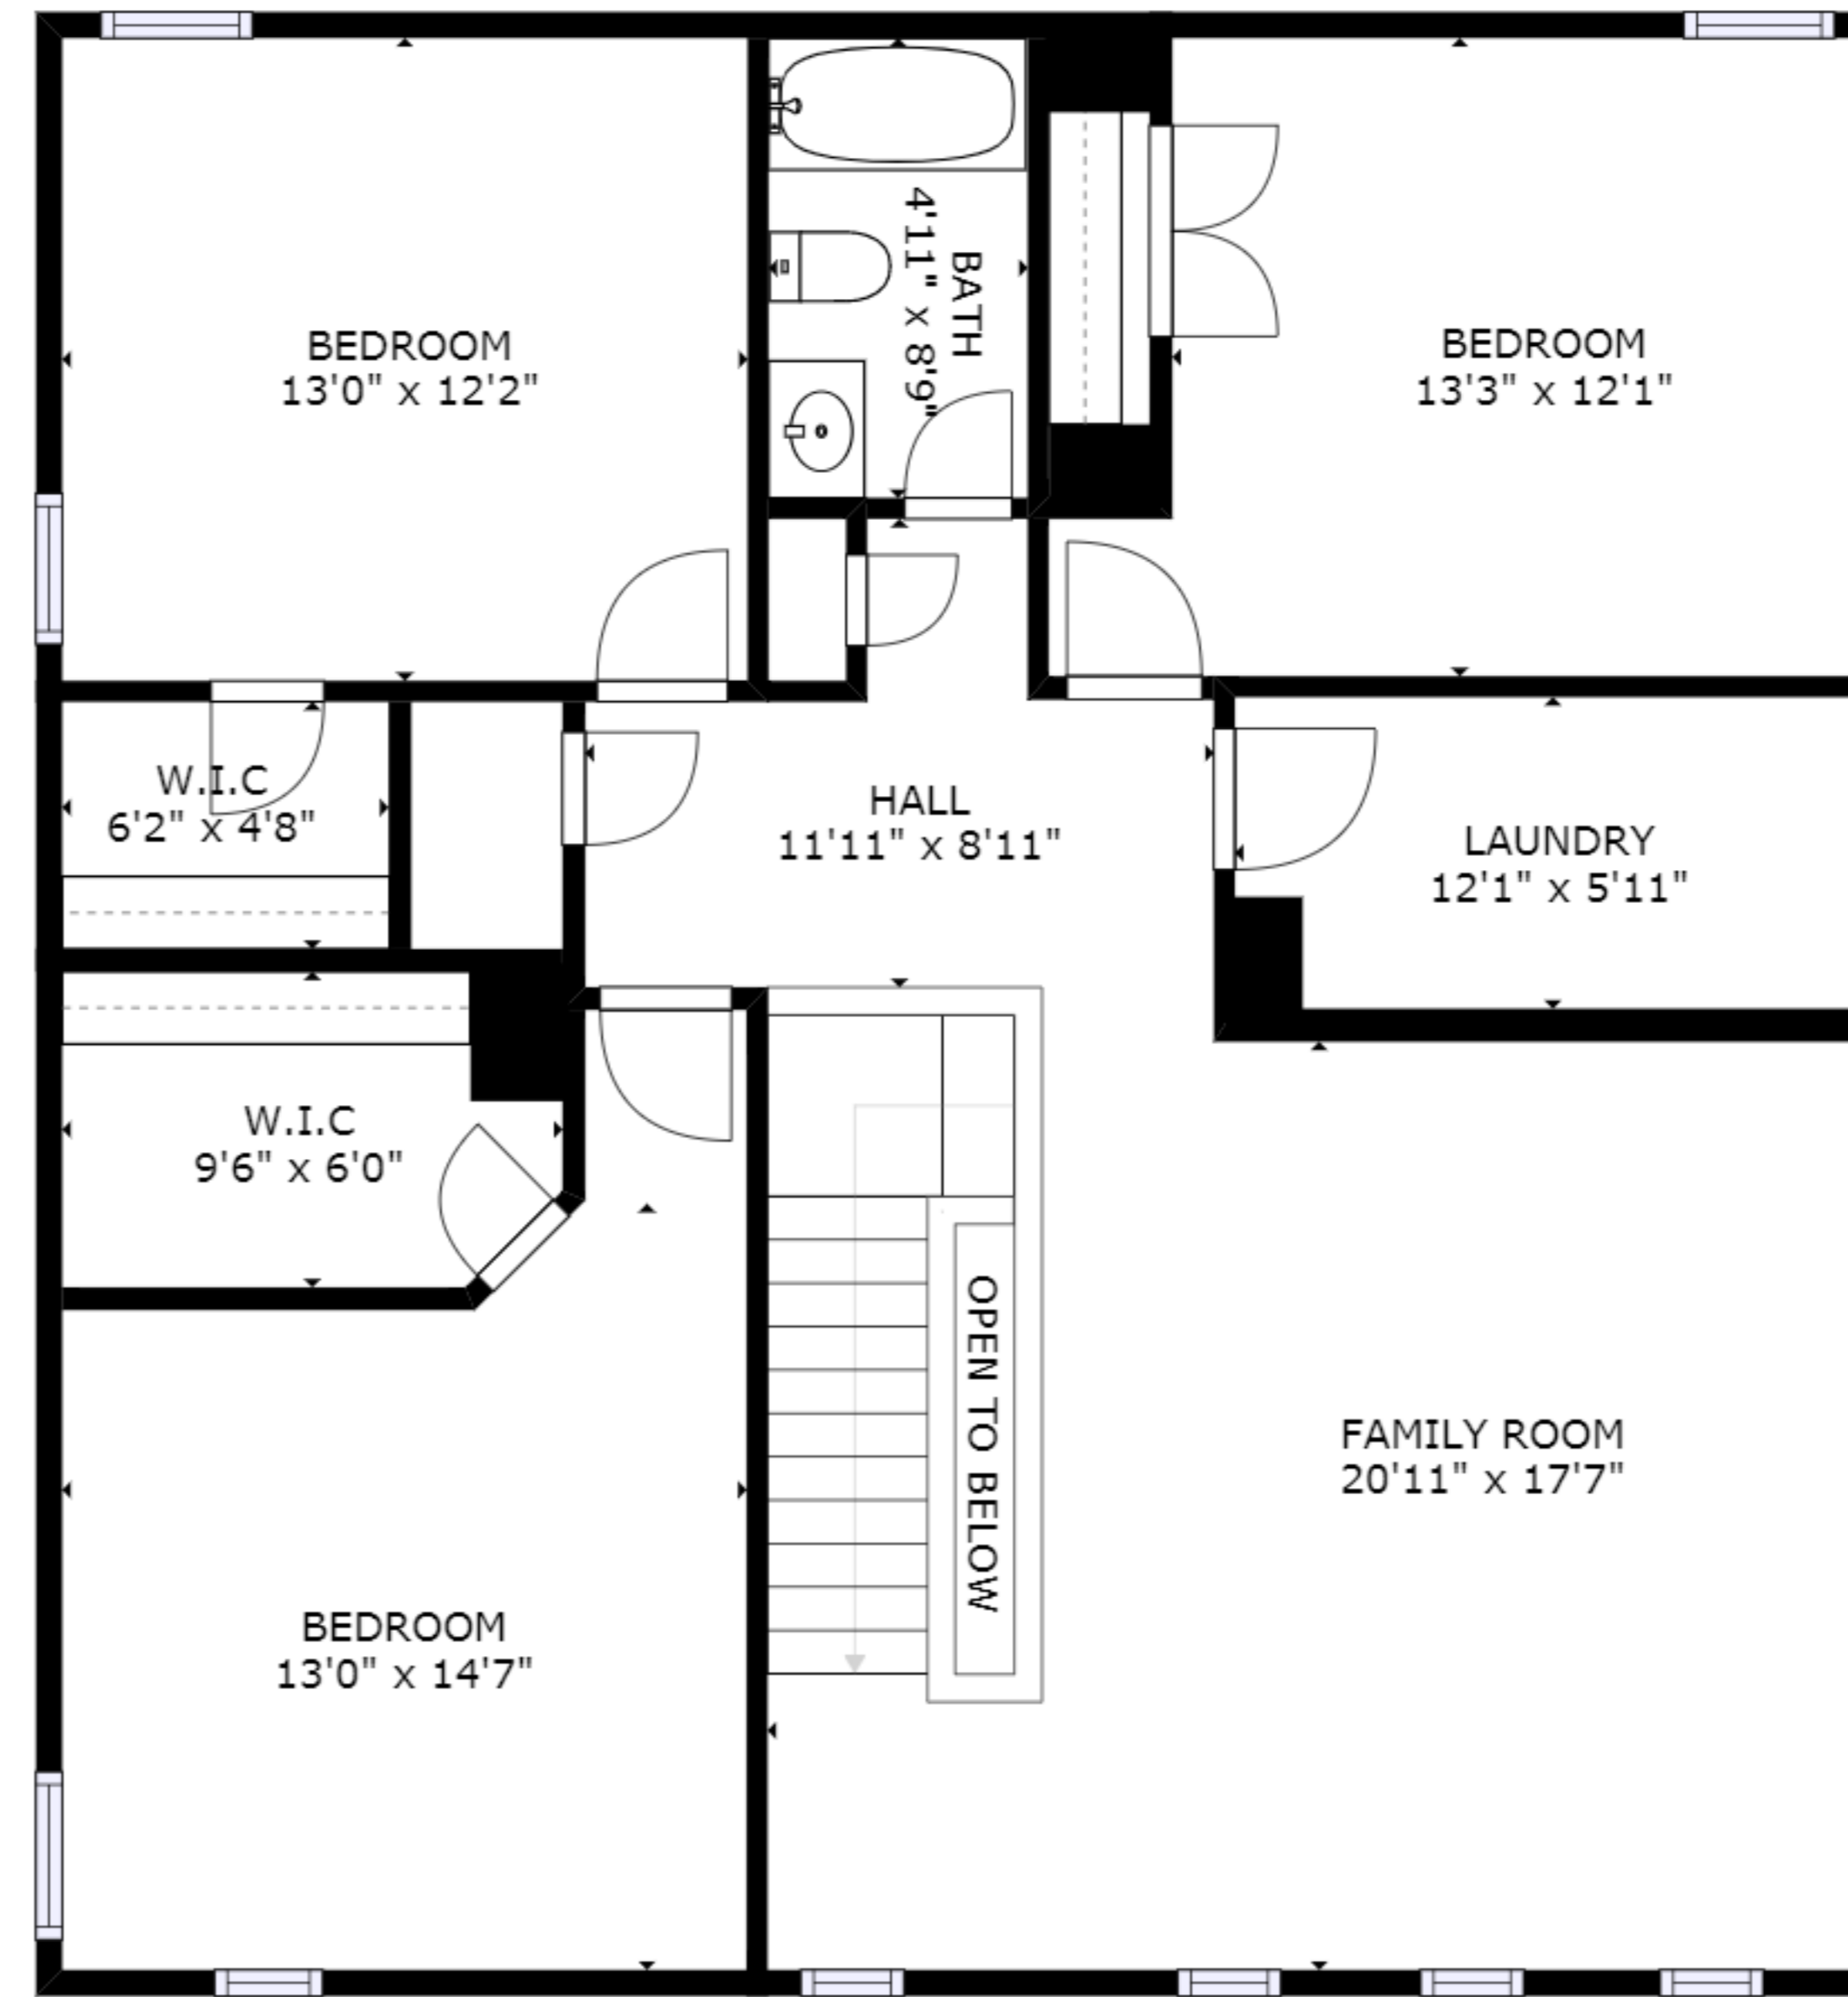

FLOOR 1

FLOOR 2

GROSS INTERNAL AREA
 FLOOR 1: 1207 sq ft, FLOOR 2: 1250 sq ft
 EXCLUDED AREAS: , GARAGE: 369 sq ft
 TOTAL: 2456 sq ft

SIZES AND DIMENSIONS ARE APPROXIMATE, ACTUAL MAY VARY.