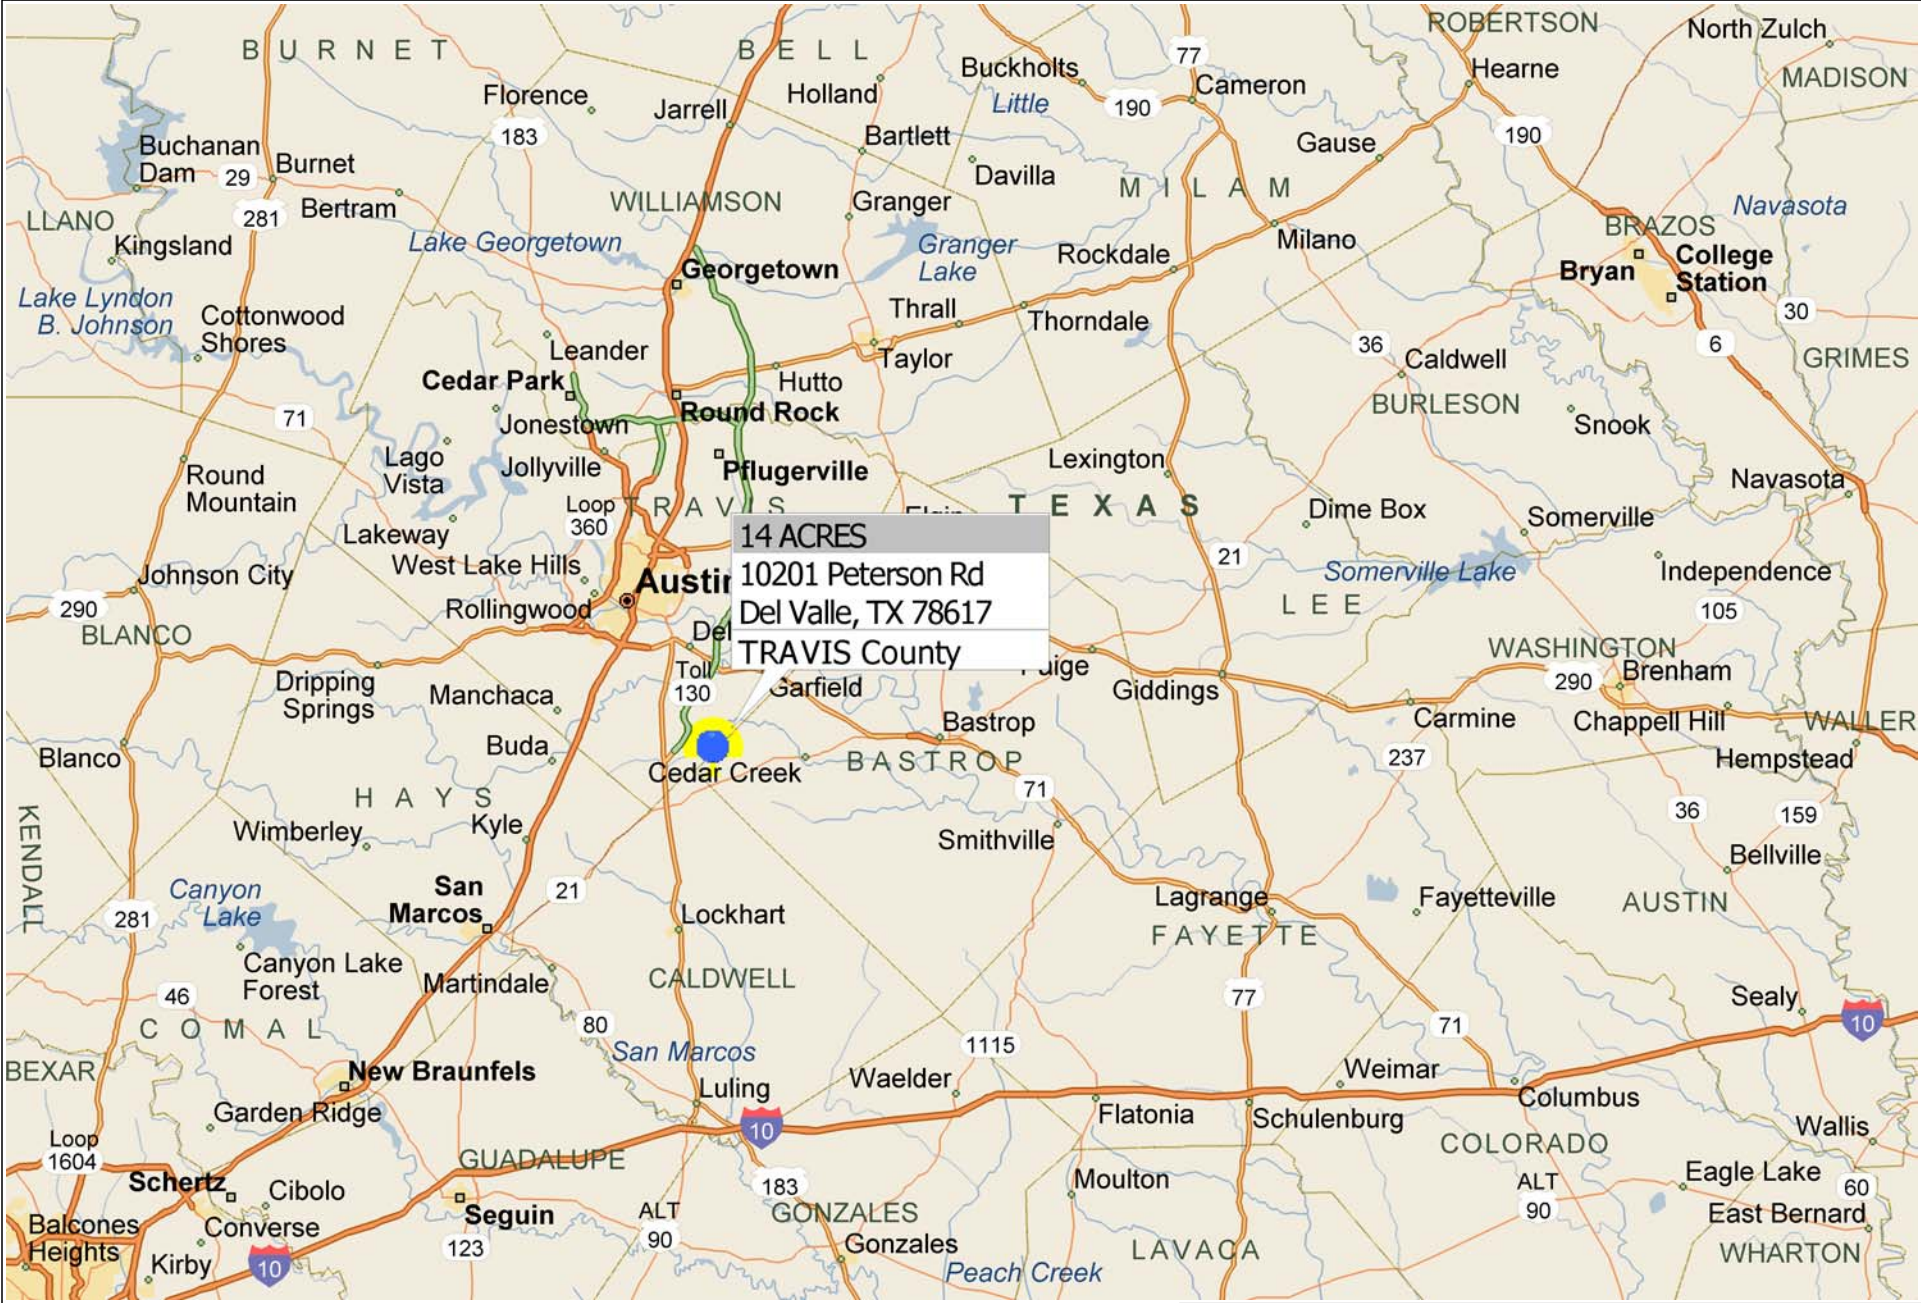

UNRESTRICTED *** 14 ACRES *** 10201 Peterson Rd ~ TRAVIS County TX

Copyright © and (P) 1988–2010 Microsoft Corporation and/or its suppliers. All rights reserved. <http://www.microsoft.com/mappoint/>
Certain mapping and direction data © 2010 NAVTEQ. All rights reserved. The Data for areas of Canada includes information taken with permission from Canadian authorities, including: © Her Majesty the Queen in Right of Canada, © Queen's Printer for Ontario. NAVTEQ and NAVTEQ ON BOARD are trademarks of NAVTEQ. © 2010 Tele Atlas North America, Inc. All rights reserved. Tele Atlas and Tele Atlas North America are trademarks of Tele Atlas, Inc. © 2010 by Applied Geographic Systems. All rights reserved.

THOROUGHbred
ESTATES

CIELO VISTA
RANCH

COUNTRY
VIEW ESTATES

RIO VISTA
RANCH

AUSTIN SKYLINE