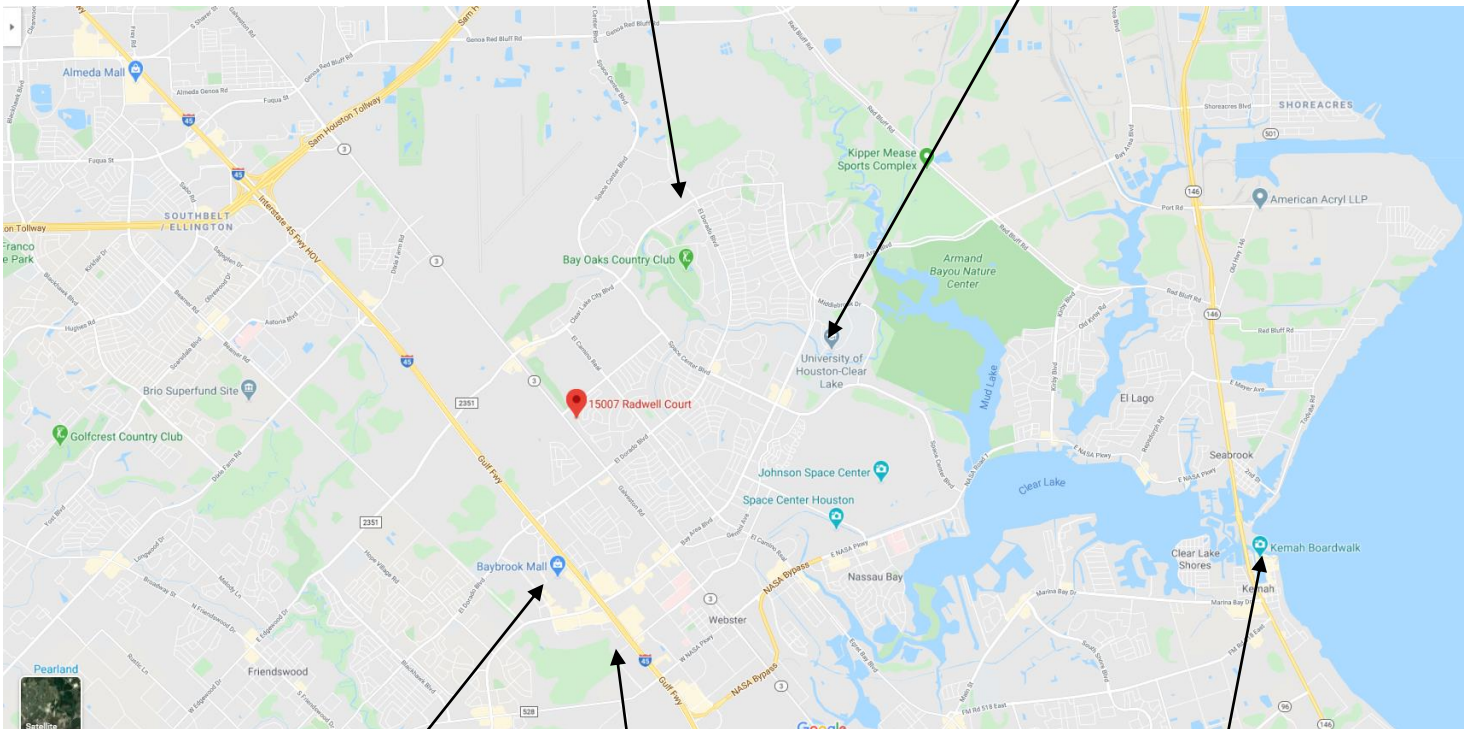

15007 Radwell Court

Conveniently located

H-E-B shopping center
with restaurants

University of Houston
Clear Lake Campus

Baybrook Mall with tons
of restaurants and bars

Costco

Kemah Boardwalk

An easy commute!

2 minutes to I-45

10 minutes to Beltway 8

25 minutes to Downtown Houston

20 minutes to Kemah Boardwalk

30 minutes to Reliant Stadium

40 minutes to Galveston