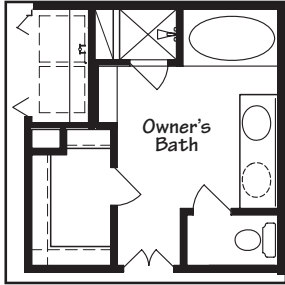

THE THAMES

1,800 Sq. Ft

Optional Owner's Bath

First Floor

Second Floor

Greeneco Builders, L.L.C. reserves the right to change specifications and designs without notice. Dimensions and Living Area square footages are approximate and may vary from the final product. Effective: 10/17