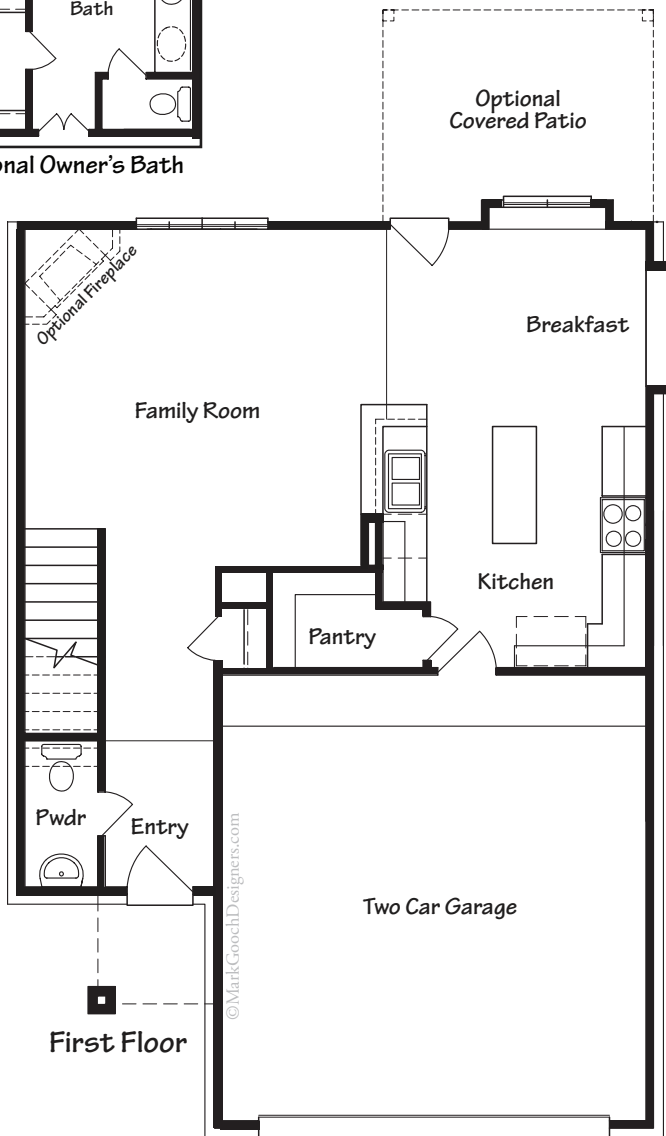

THE THAMES

1,800 Sq. Ft

Optional Owner's Bath

First Floor

Second Floor

Greeneco Builders, L.L.C. reserves the right to change specifications and designs without notice. Dimensions and Living Area square footages are approximate and may vary from the final product. Effective: 10/17