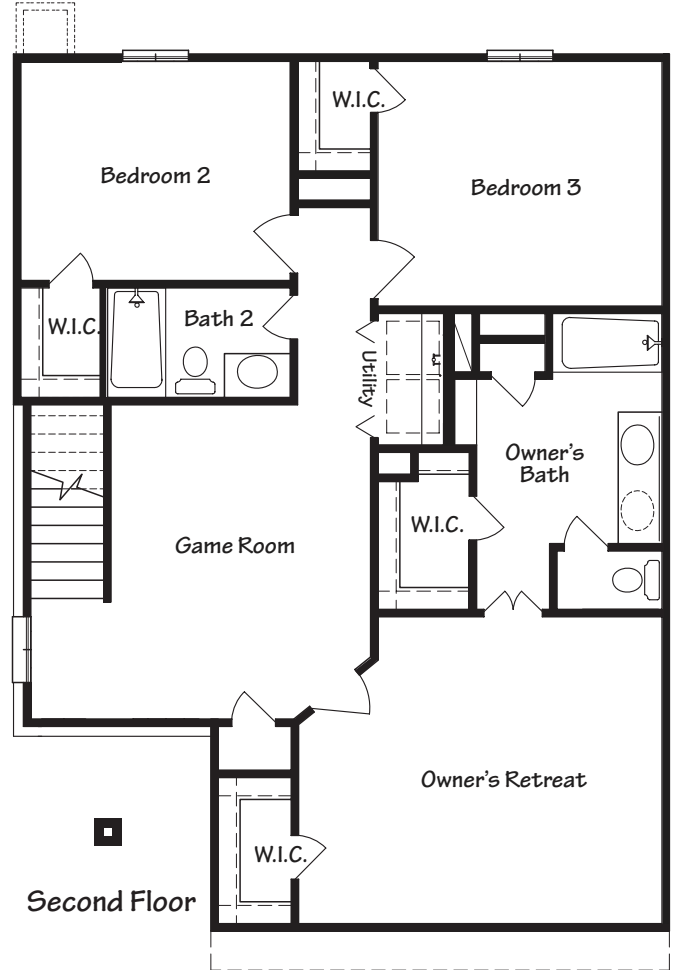

THE THAMES

1,800 Sq. Ft

Optional Owner's Bath

First Floor

Second Floor

Greeneco Builders, L.L.C. reserves the right to change specifications and designs without notice. Dimensions and Living Area square footages are approximate and may vary from the final product. Effective: 10/17