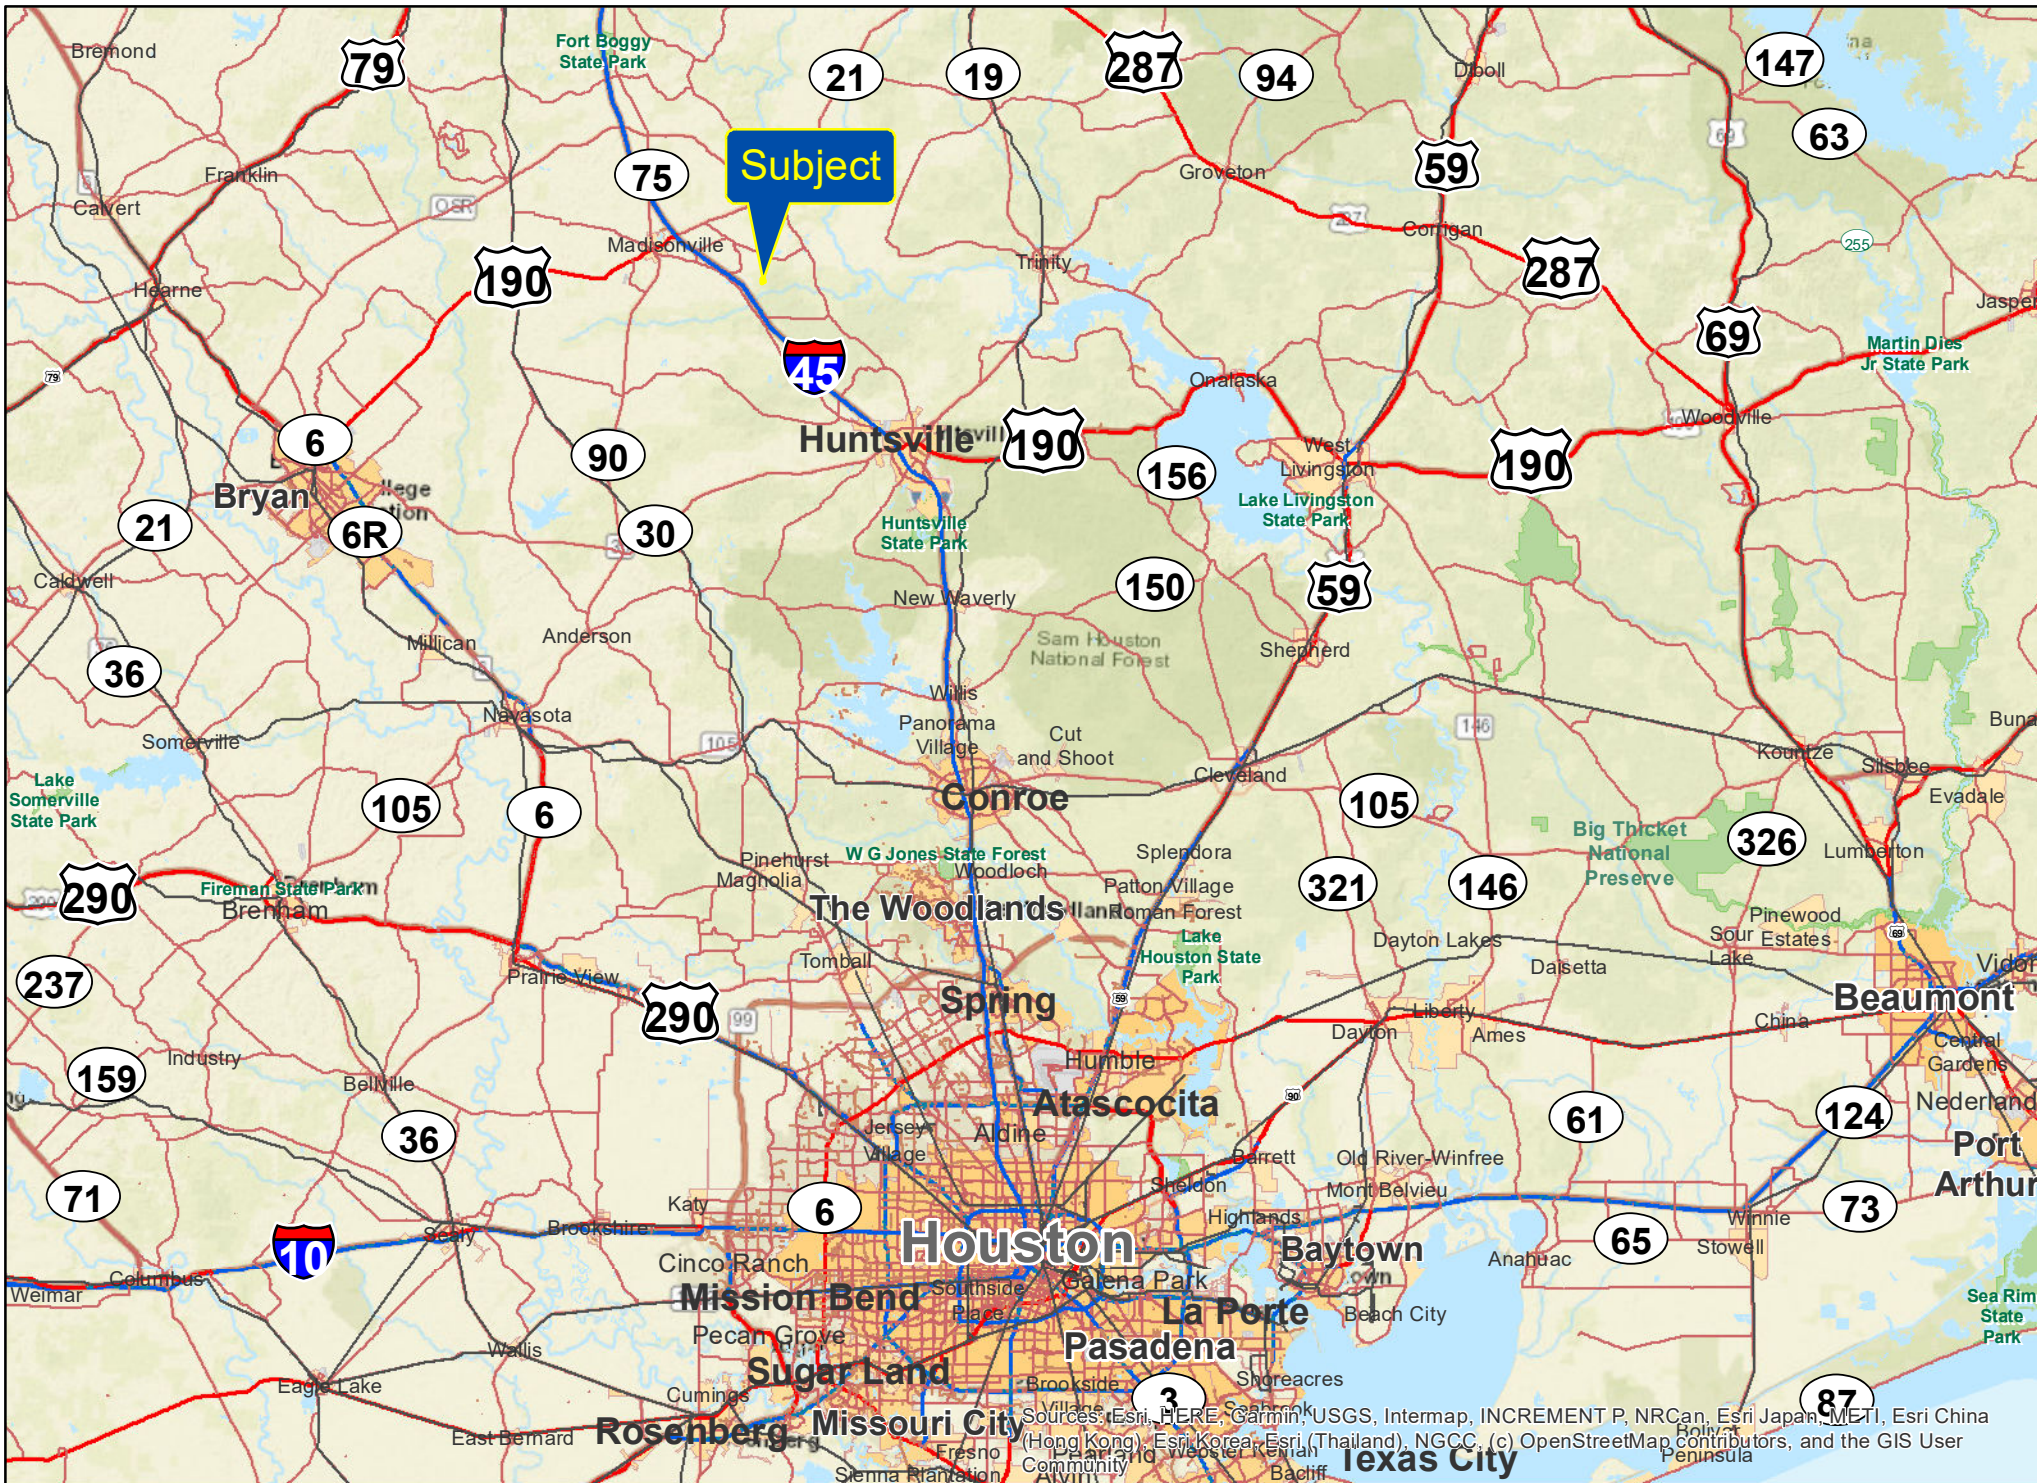

37 Ac. | Madisonville, Madison Co., TX

For illustration purposes only.

Subject

45

79

21

19

287

94

147

63

75

190

59

287

69

6

Huntsville

190

156

190

21

6R

90

30

150

59

Bryan

New Waverly

Conroe

36

105

6

105

146

326

290

The Woodlands

321

Beaumont

237

290

Spring

Atascocita

61

124

Port Arthur

159

36

6

Houston

Baytown

65

73

71

10

Mission Bend

Sugar Land

Pasadena

3

87

Rosenberg

Missouri City

Texas City

East Bernard

Sienna Plantation

Fresno Community

Alvin

Bacliff

Shoreacres

Bayport Peninsula

Sea Rim State Park

37 Ac. | Madisonville, Madison Co., TX

For illustration purposes only.

Subject

45

79

21

19

287

94

147

63

75

190

59

287

69

6

Huntsville

190

156

190

21

6R

90

30

150

59

Bryan

New Waverly

Conroe

36

105

6

105

146

326

290

The Woodlands

321

Beaumont

237

290

Spring

Atascocita

61

124

Port Arthur

159

36

6

Houston

Baytown

65

73

71

10

Mission Bend

Sugar Land

Pasadena

3

87

Rosenberg

Missouri City

Texas City

East Bernard

Sienna Plantation

Fresno Community

Alvin

Bacliff

Shoreacres

Bayport Peninsula

Sea Rim State Park