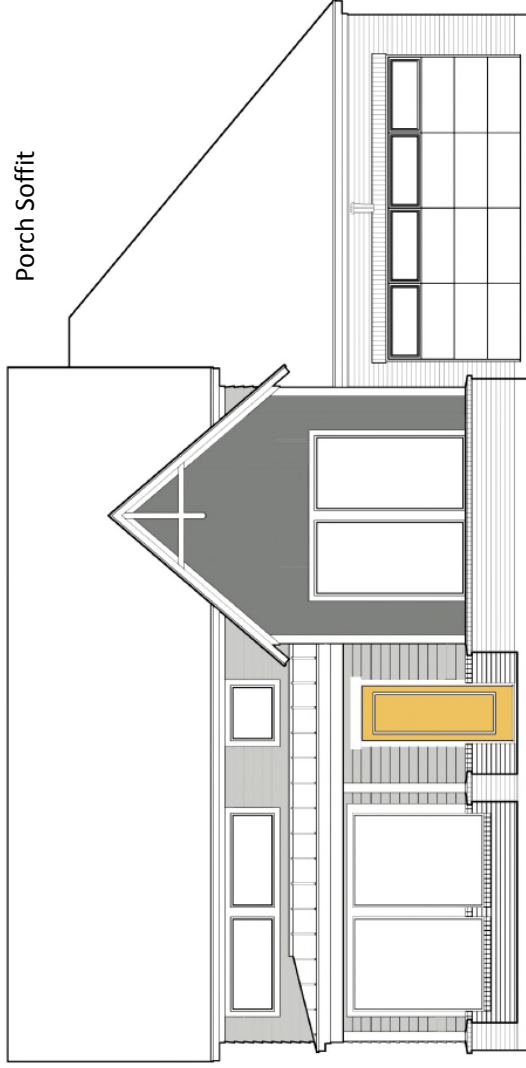

H2 | Collection #1

SW6477 Tidewater

SW6252 Ice Cube

SW7064 Passive

Porch Soffit

Horizontal Lap Siding, Painted Brick

Trim, Columns, Patio Door
Window Surround, Garage Doors

SW6689 Overjoy

SW7067 Cityscape

Entry Door

Board & Batten

PLAN 1501,1503,1505,1507 ELEVATION H2

Roof: Moire Black

Metal Roof: Black

Windows: White

Brick: Painted Brick (Passive)