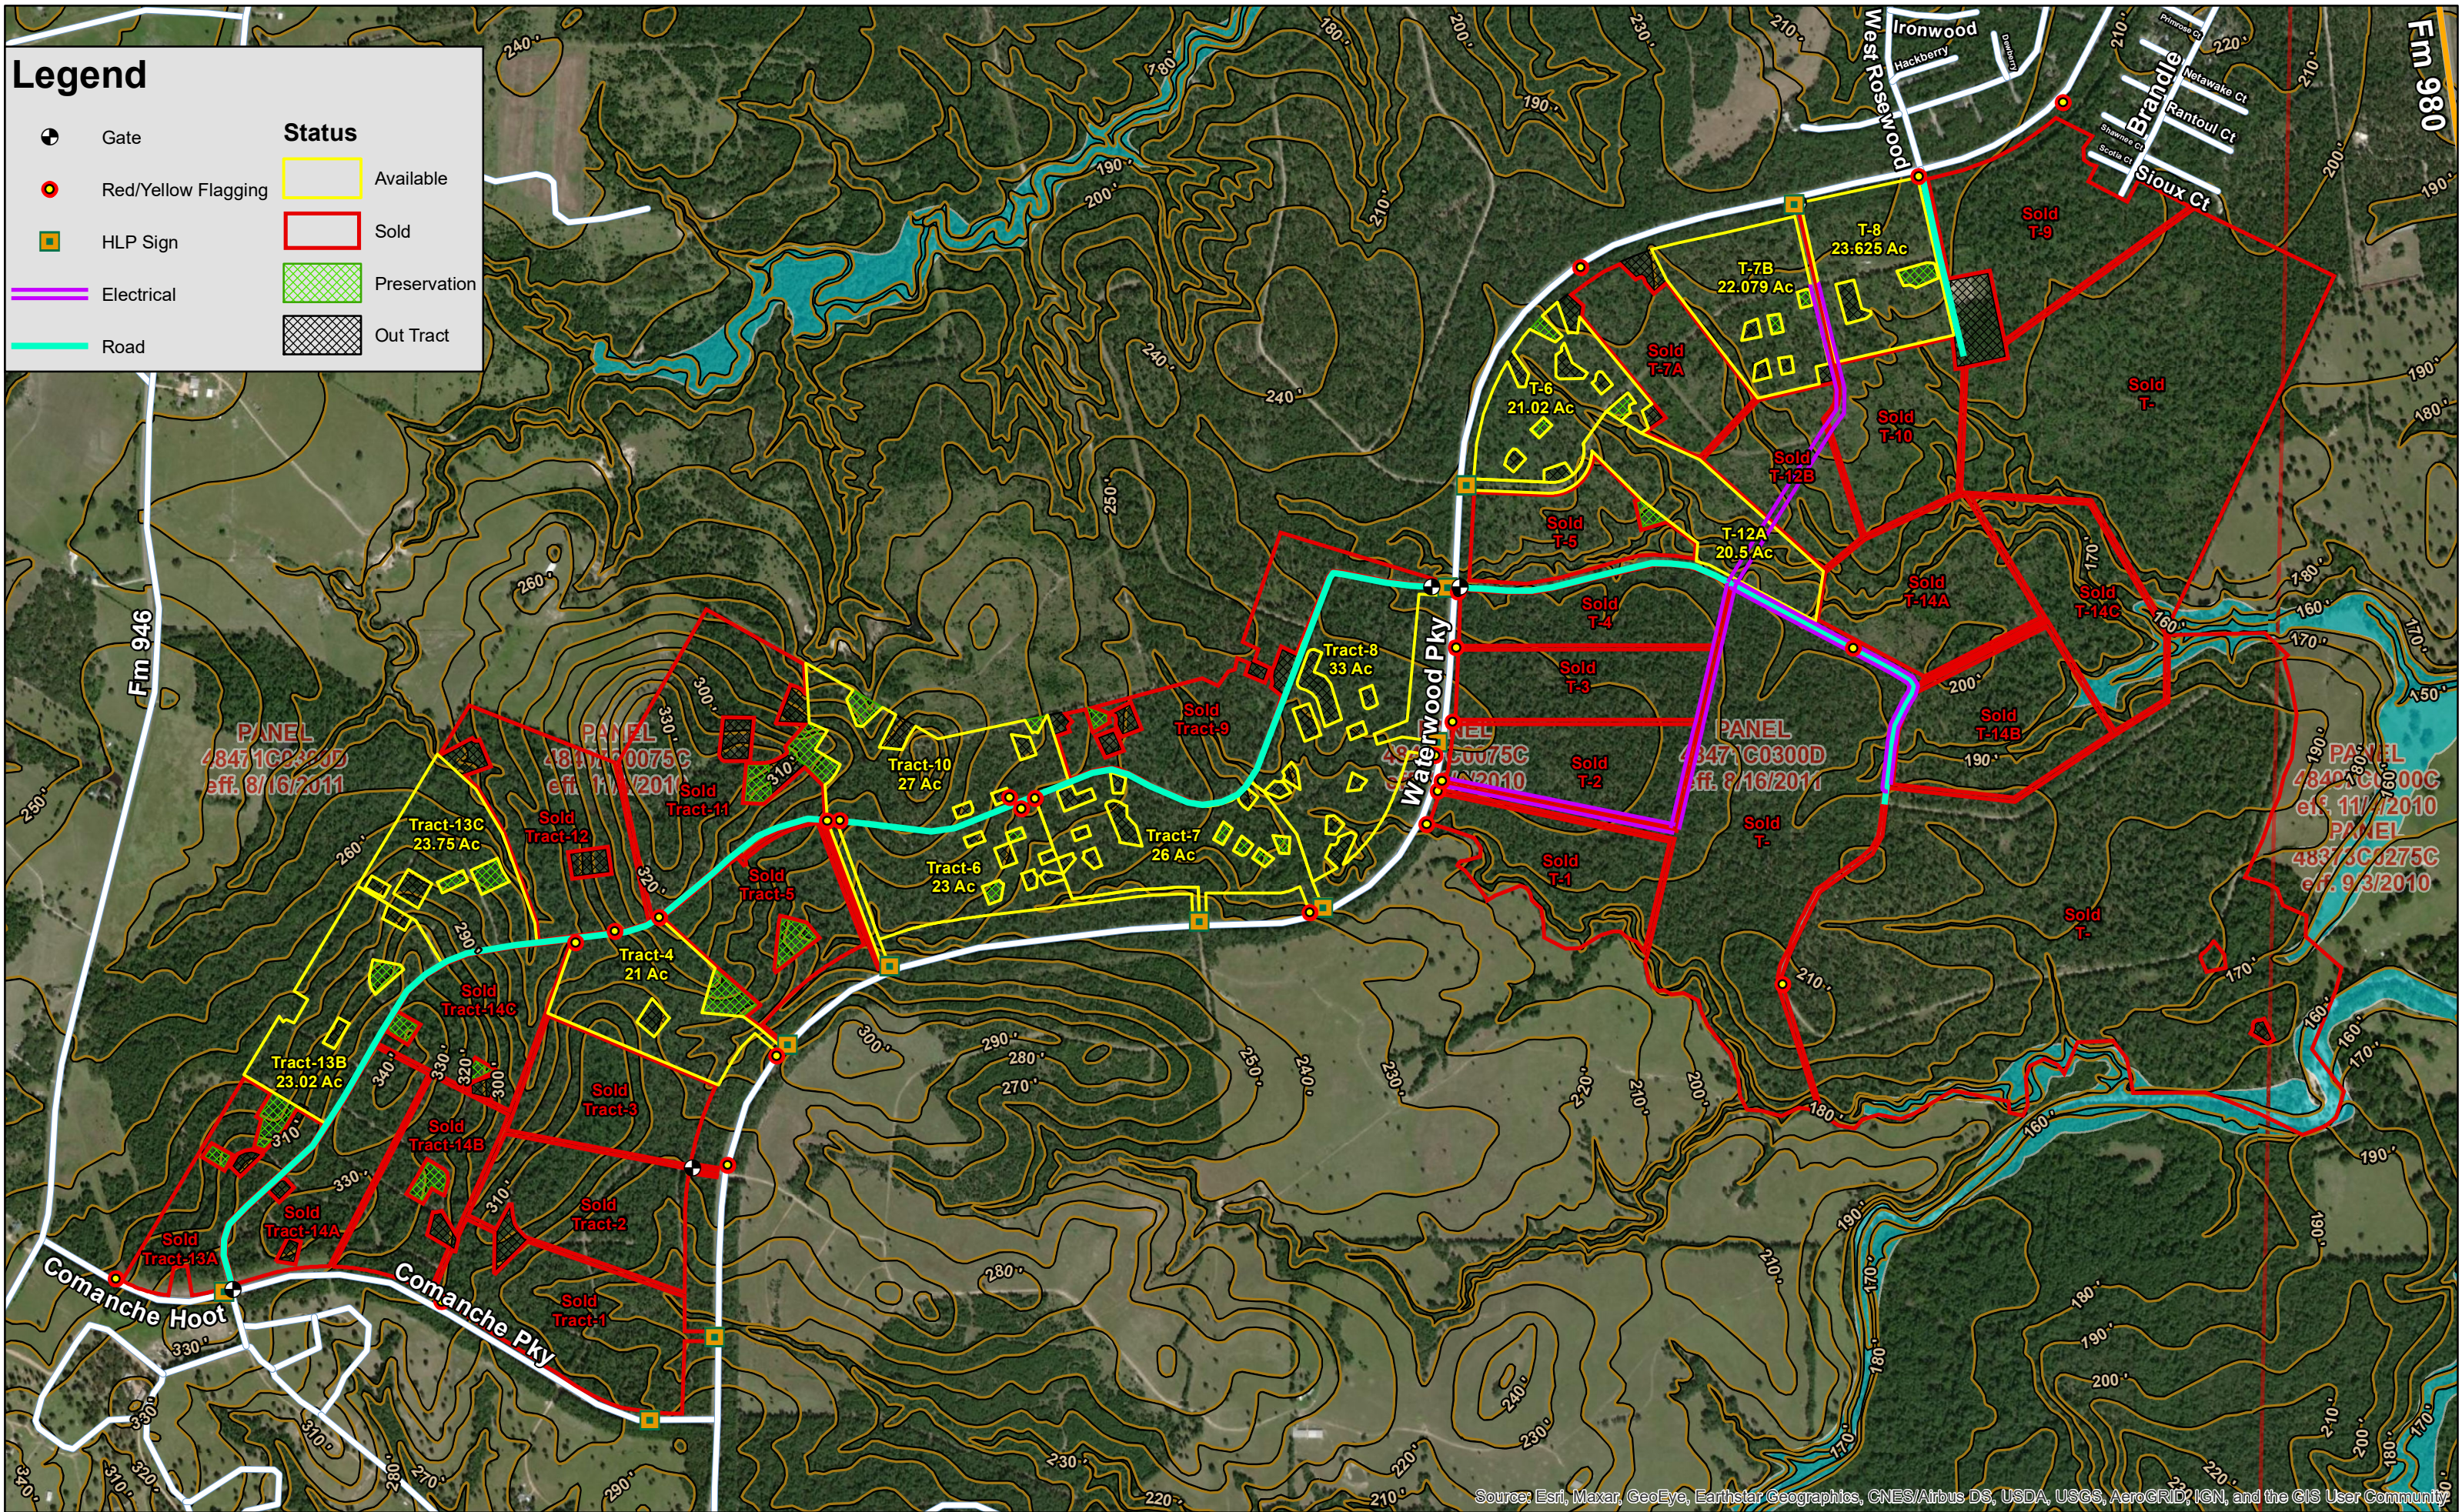

Legend

-  Gate
 -  Red/Yellow Flagging
 -  HLP Sign
 -  Electrical
 -  Road
- | Status | |
|---|--------------|
|  | Available |
|  | Sold |
|  | Preservation |
|  | Out Tract |

Source: Esri, Maxar, GeoEye, Earthstar Geographics, CNES/Airbus DS, USDA, USGS, AeroGRID, IGN, and the GIS User Community

Waterwood Subdivision, San Jacinto Co., TX

For illustration purposes only. Updated: 3/8/2021