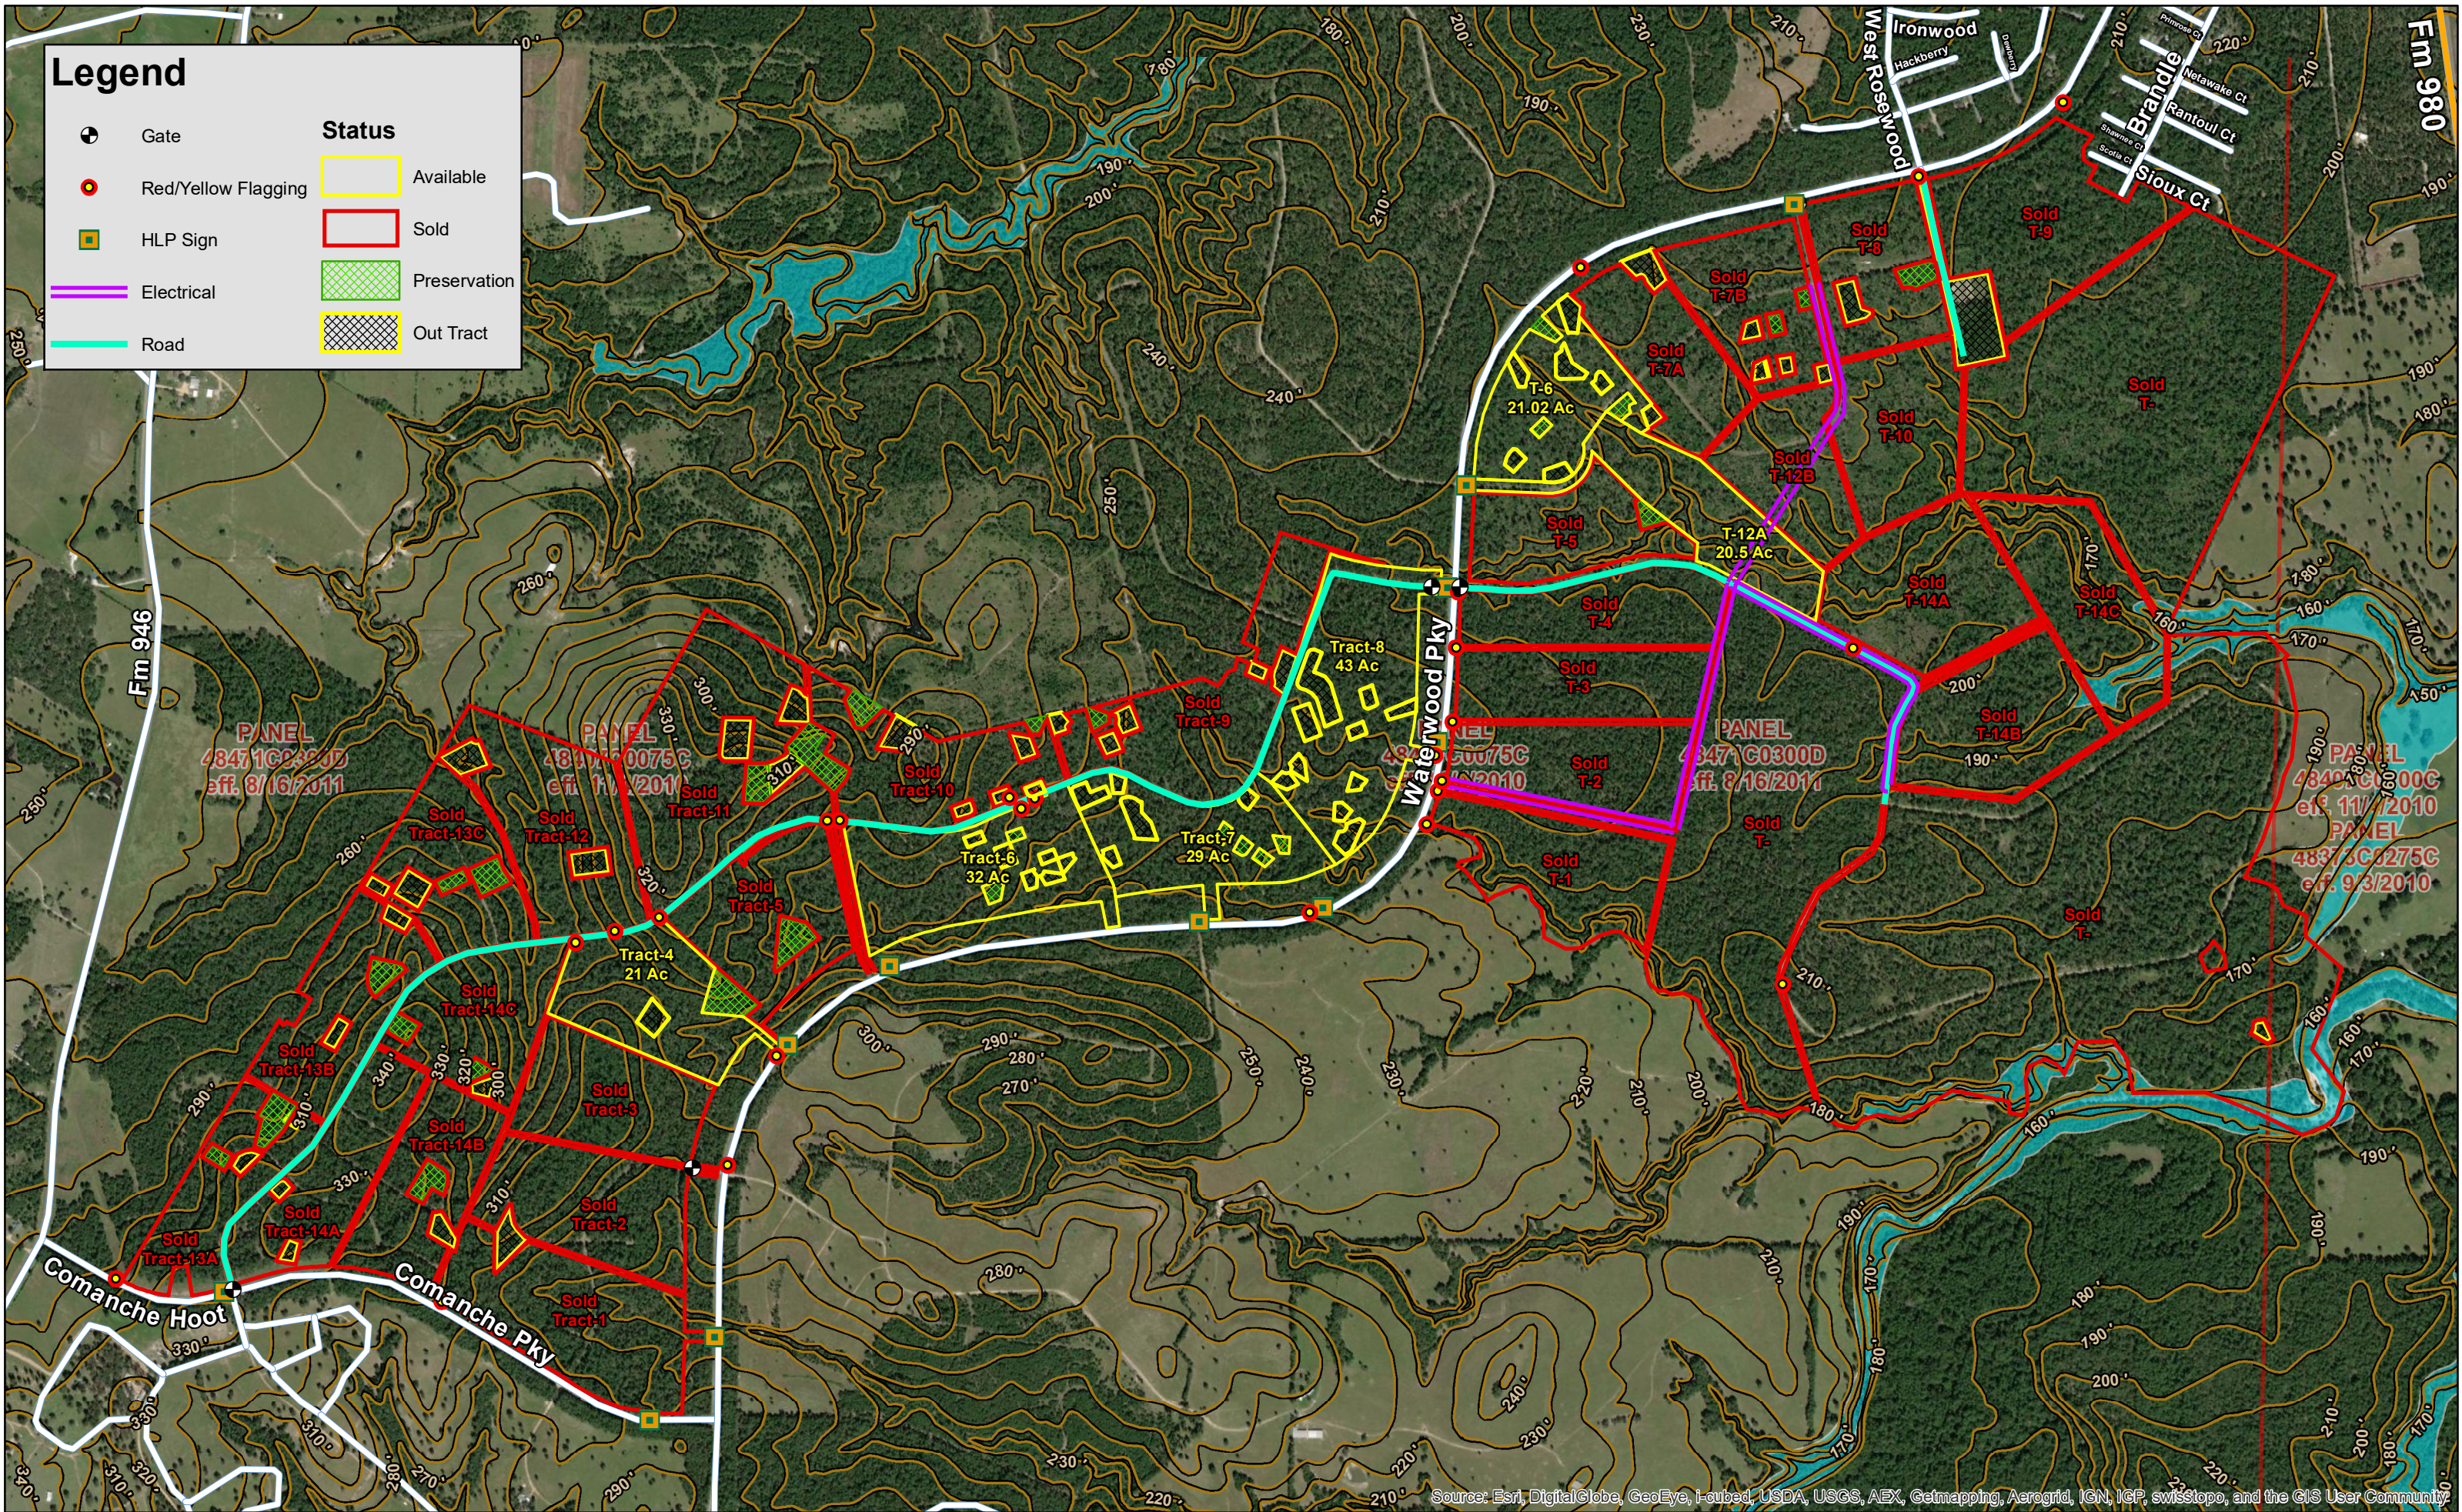

Legend

	Gate		Available
	Red/Yellow Flagging		Sold
	HLP Sign		Preservation
	Electrical		Out Tract
	Road		

Source: Esri, DigitalGlobe, GeoEye, I-cubed, USDA, USGS, AEX, Getmapping, Aerogrid, IGN, IGP, swisstopo, and the GIS User Community

Waterwood Subdivision, San Jacinto Co., TX

For illustration purposes only. Updated: 4/20/2021