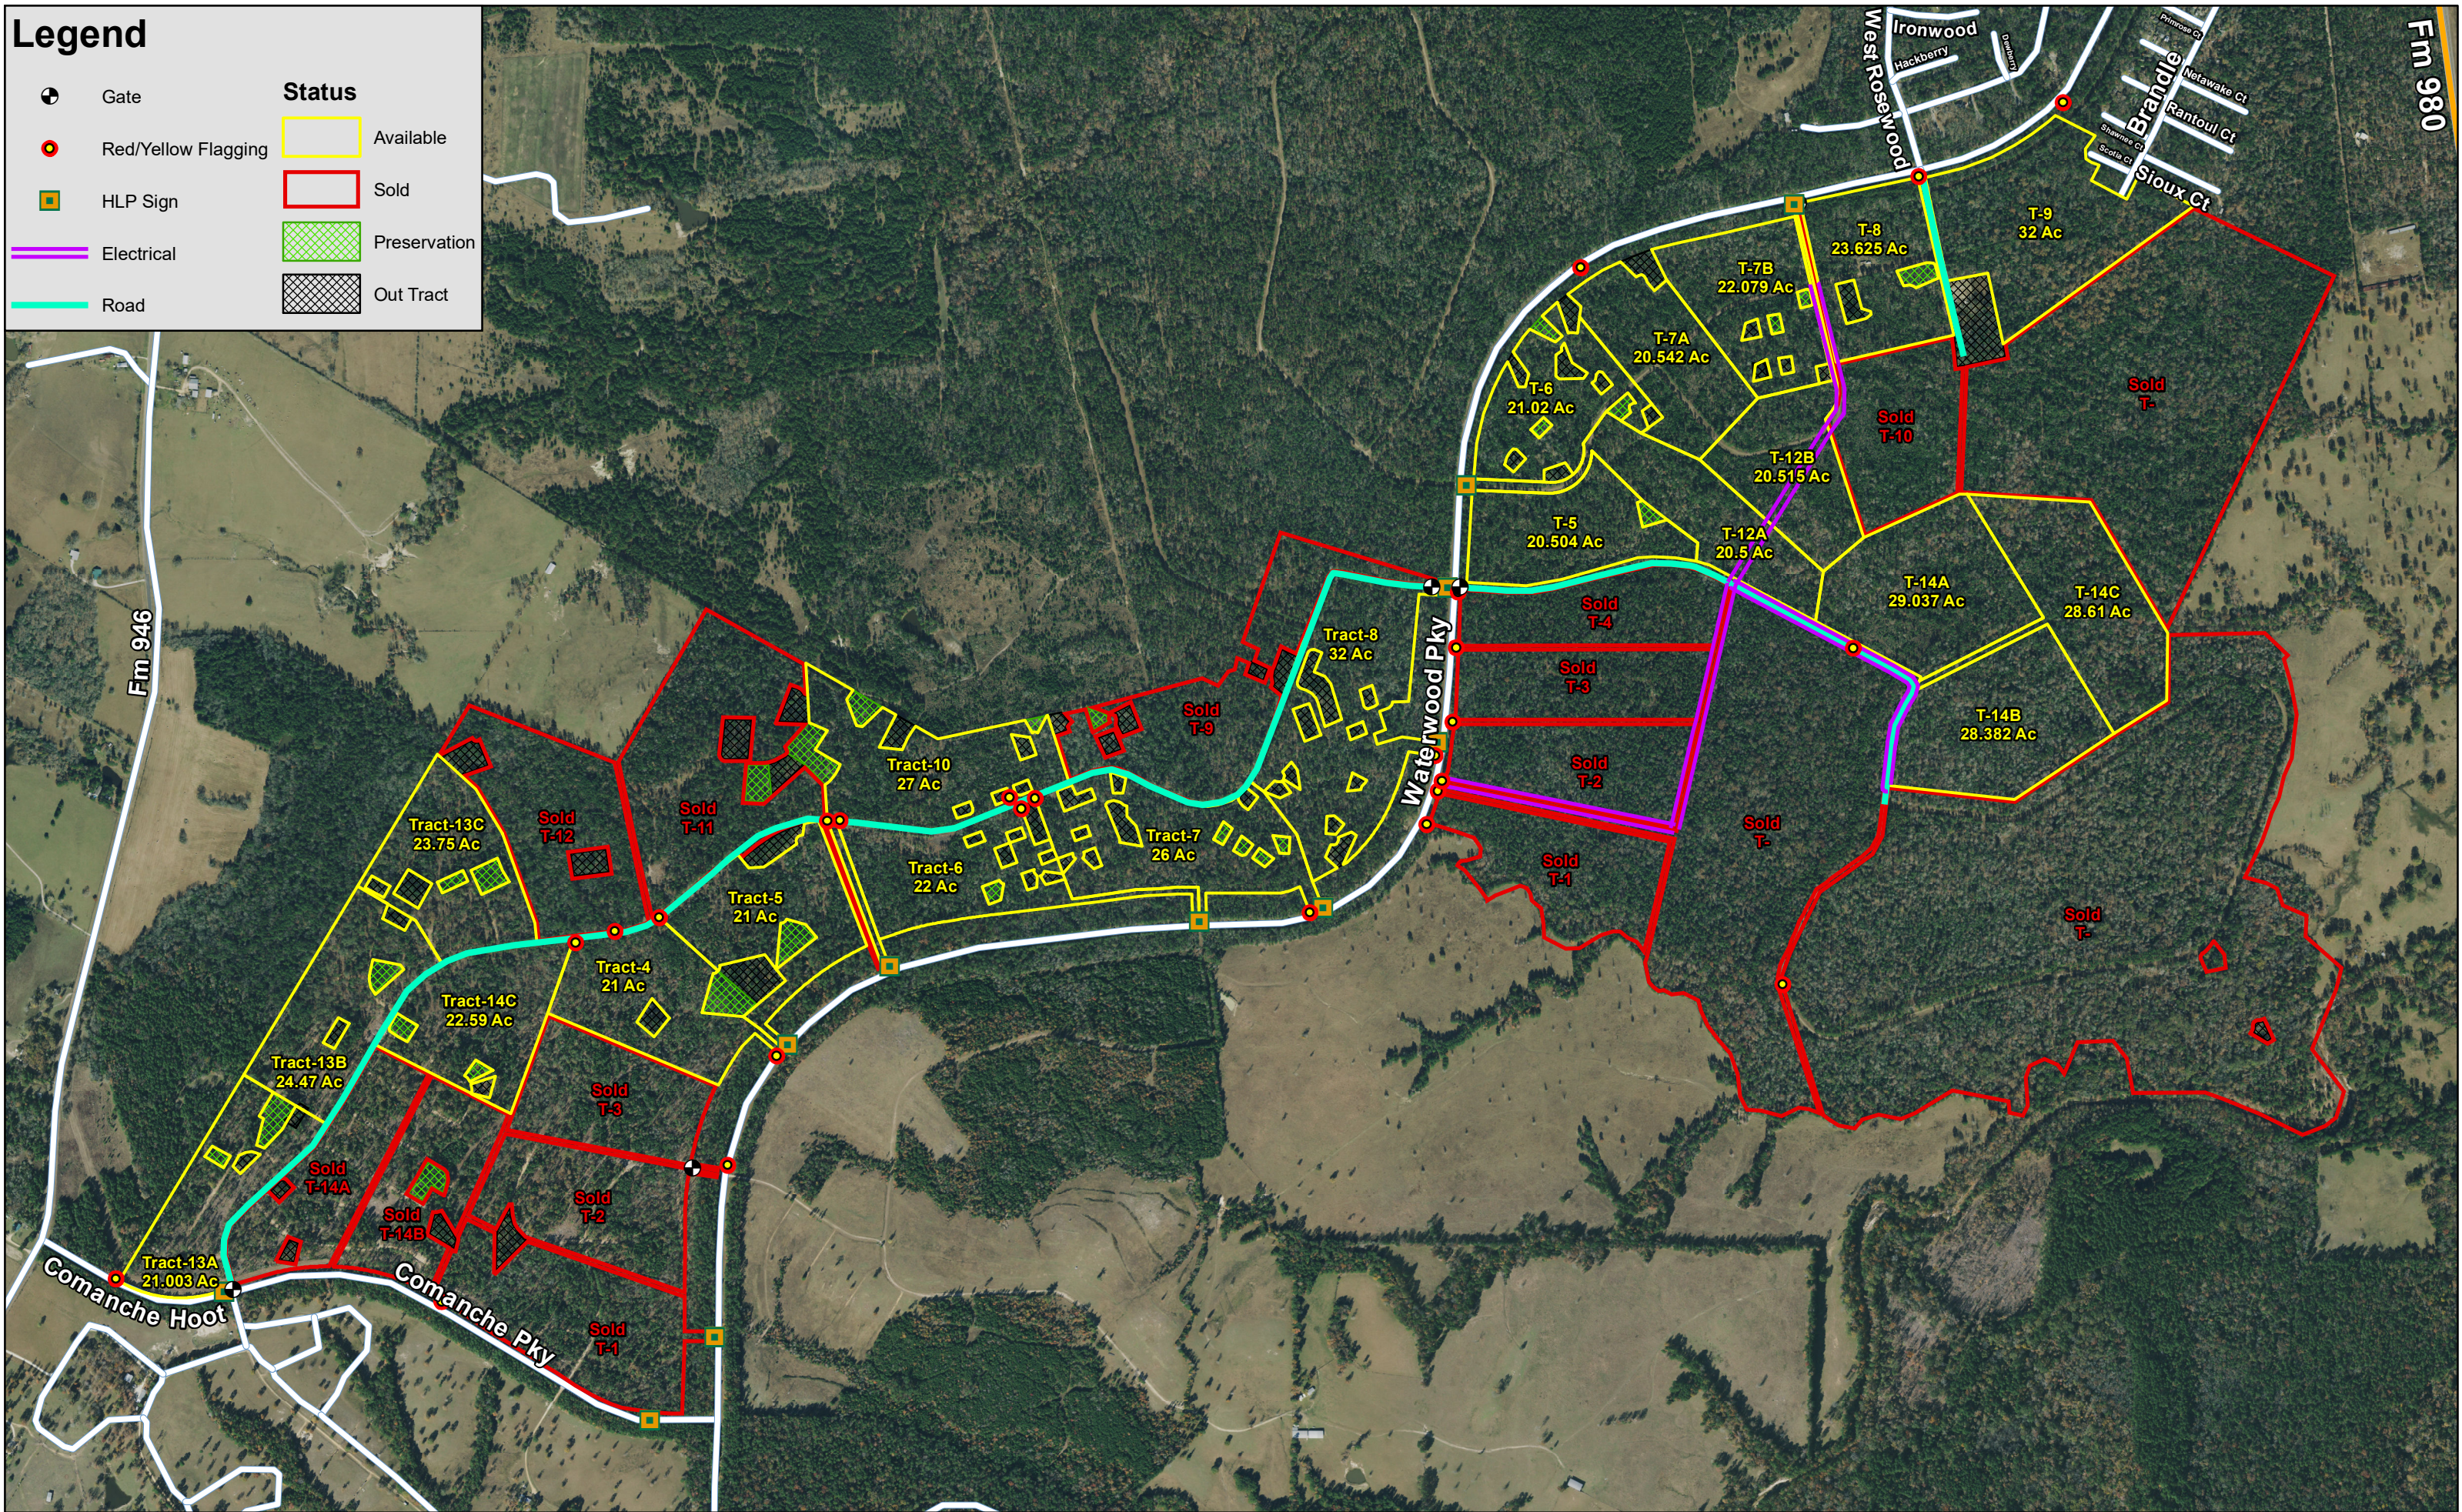

Legend

	Gate		Available
	Red/Yellow Flagging		Sold
	HLP Sign		Preservation
	Electrical		Out Tract
	Road		

Waterwood Subdivision, San Jacinto Co., TX

For illustration purposes only. Updated: 8/27/2020