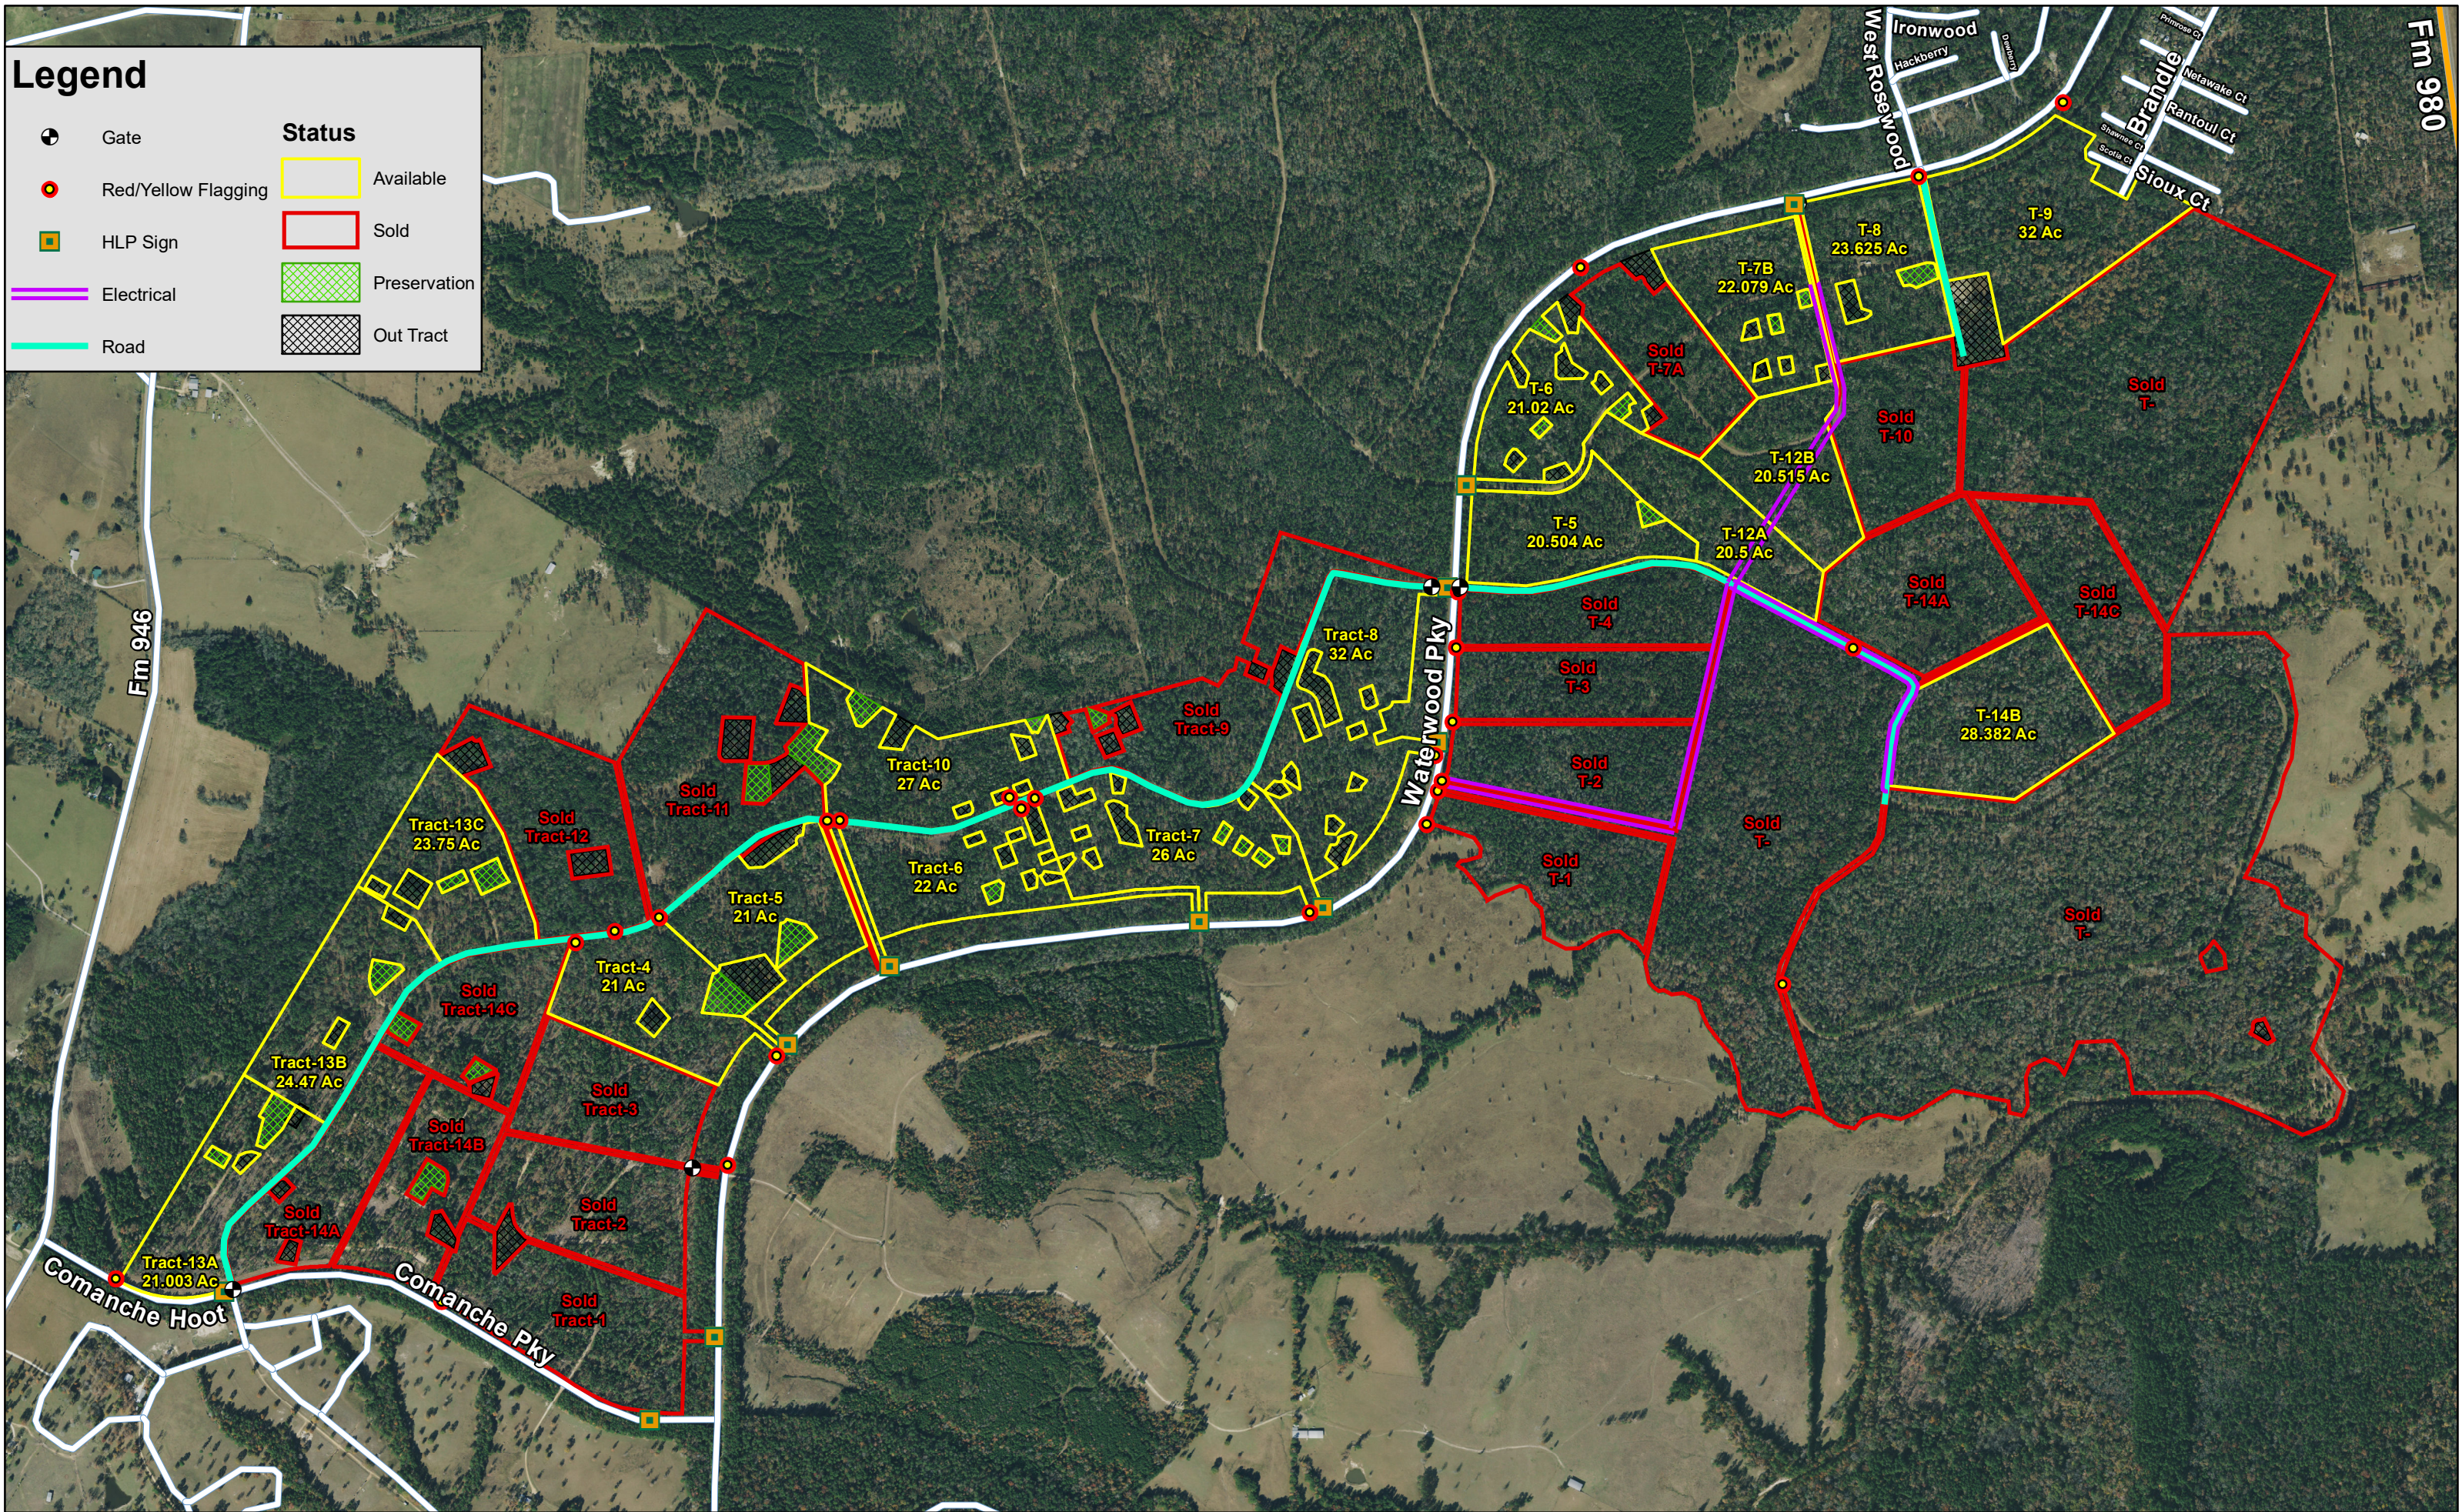

Legend

-  Gate
 -  Red/Yellow Flagging
 -  HLP Sign
 -  Electrical
 -  Road
- | Status | |
|---|--------------|
|  | Available |
|  | Sold |
|  | Preservation |
|  | Out Tract |

Waterwood Subdivision, San Jacinto Co., TX

For illustration purposes only. Updated: 11/3/2020