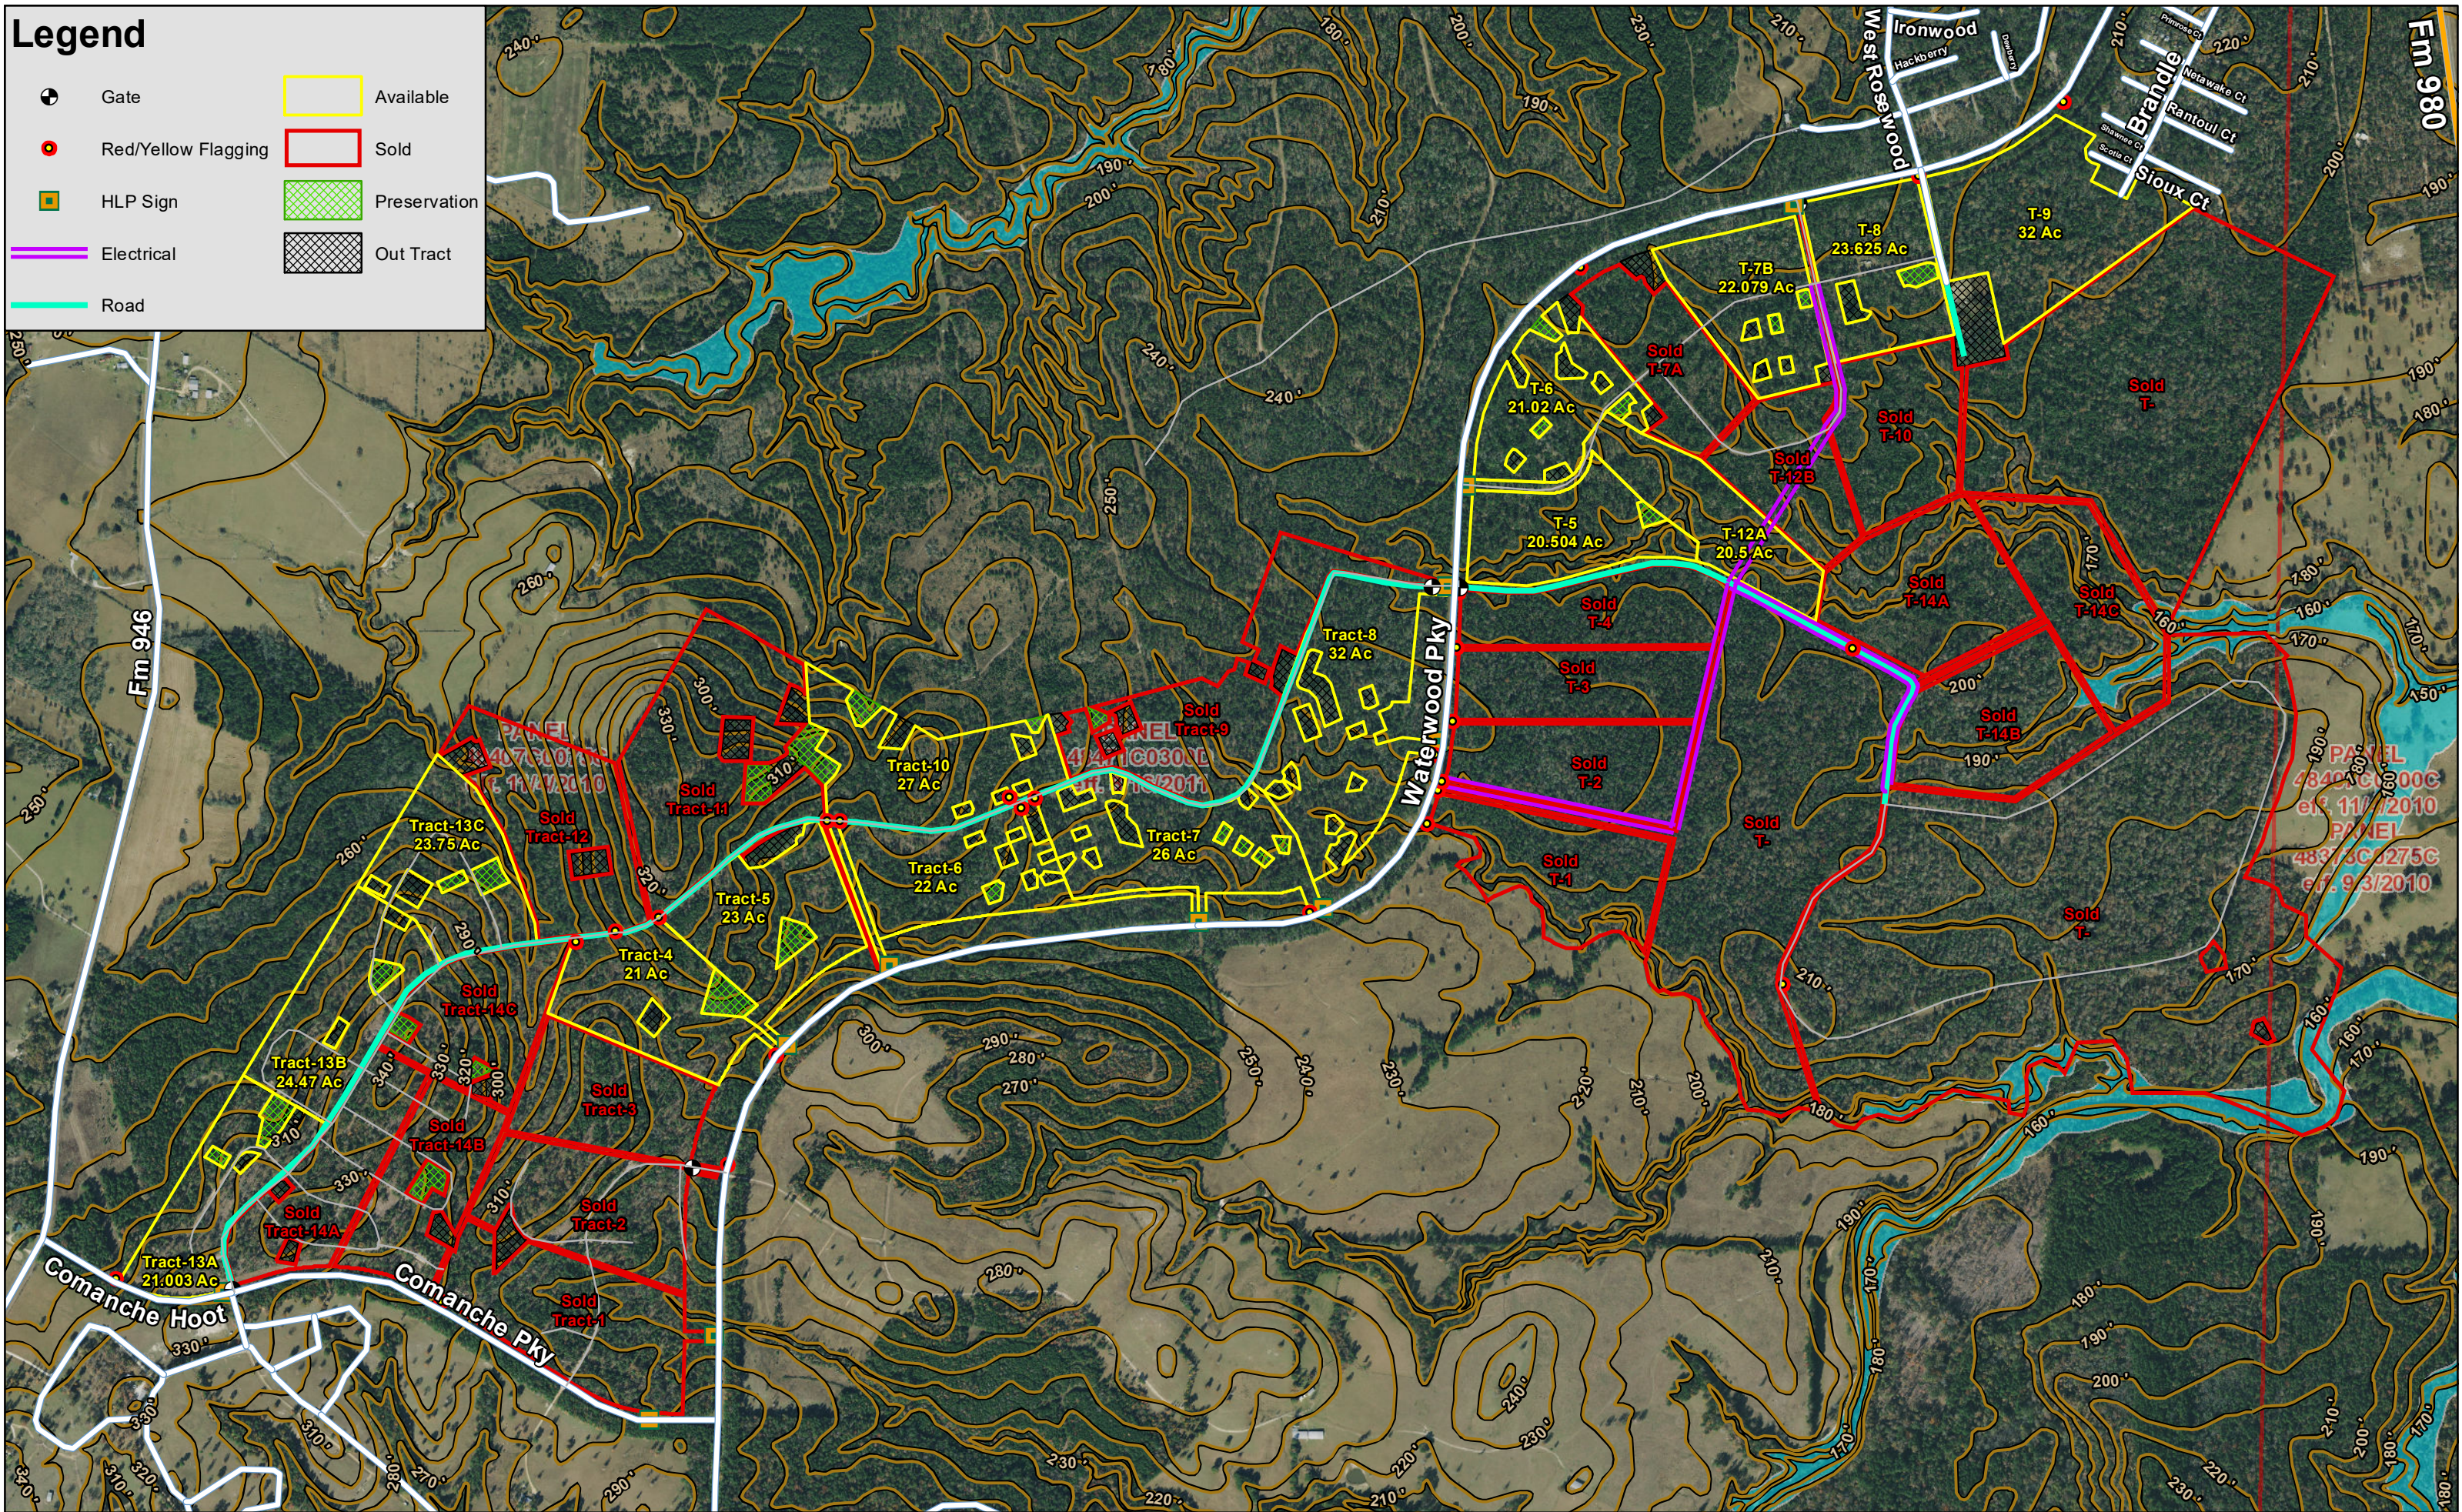

Legend

	Gate		Available
	Red/Yellow Flagging		Sold
	HLP Sign		Preservation
	Electrical		Out Tract
	Road		

Waterwood Subdivision, San Jacinto Co., TX

For illustration purposes only. Updated: 12/14/2020