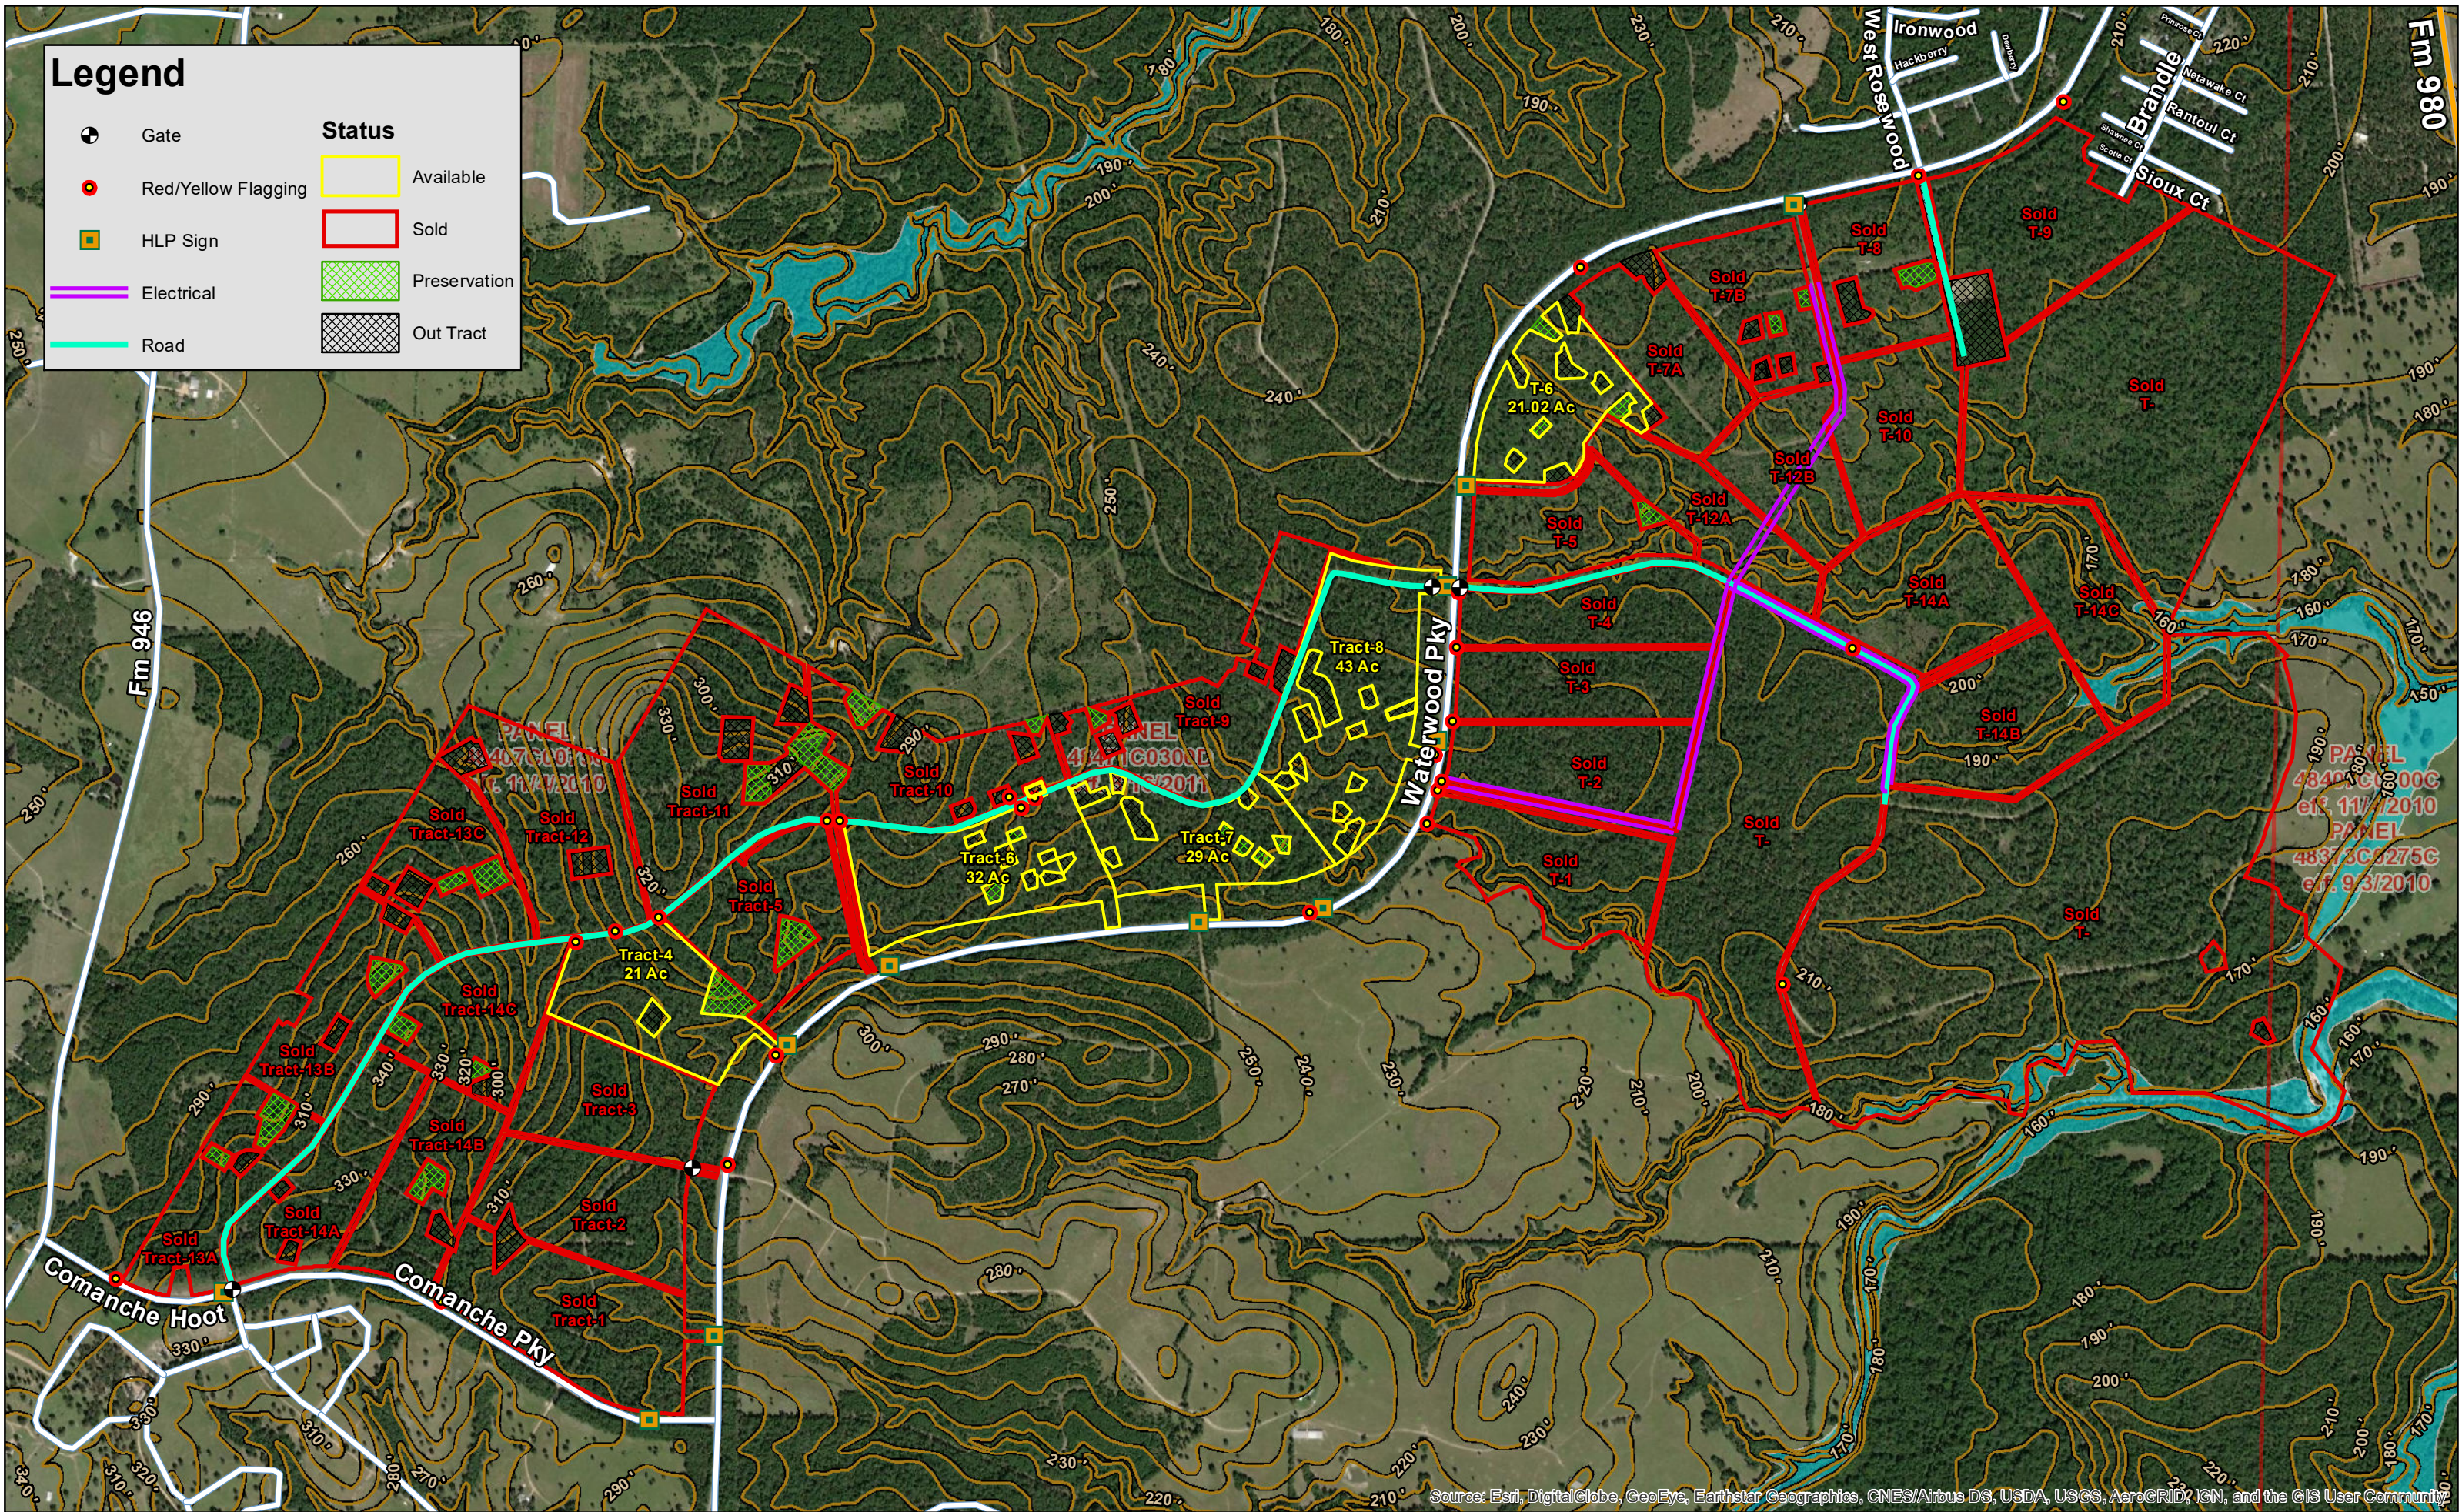

Legend

	Gate		Available
	Red/Yellow Flagging		Sold
	HLP Sign		Preservation
	Electrical		Out Tract
	Road		

Source: Esri, DigitalGlobe, GeoEye, Earthstar Geographics, CNES/Airbus DS, USDA, USGS, AeroGRID, IGN, and the GIS User Community

Waterwood Subdivision, San Jacinto Co., TX

For illustration purposes only. Updated: 5/17/2021