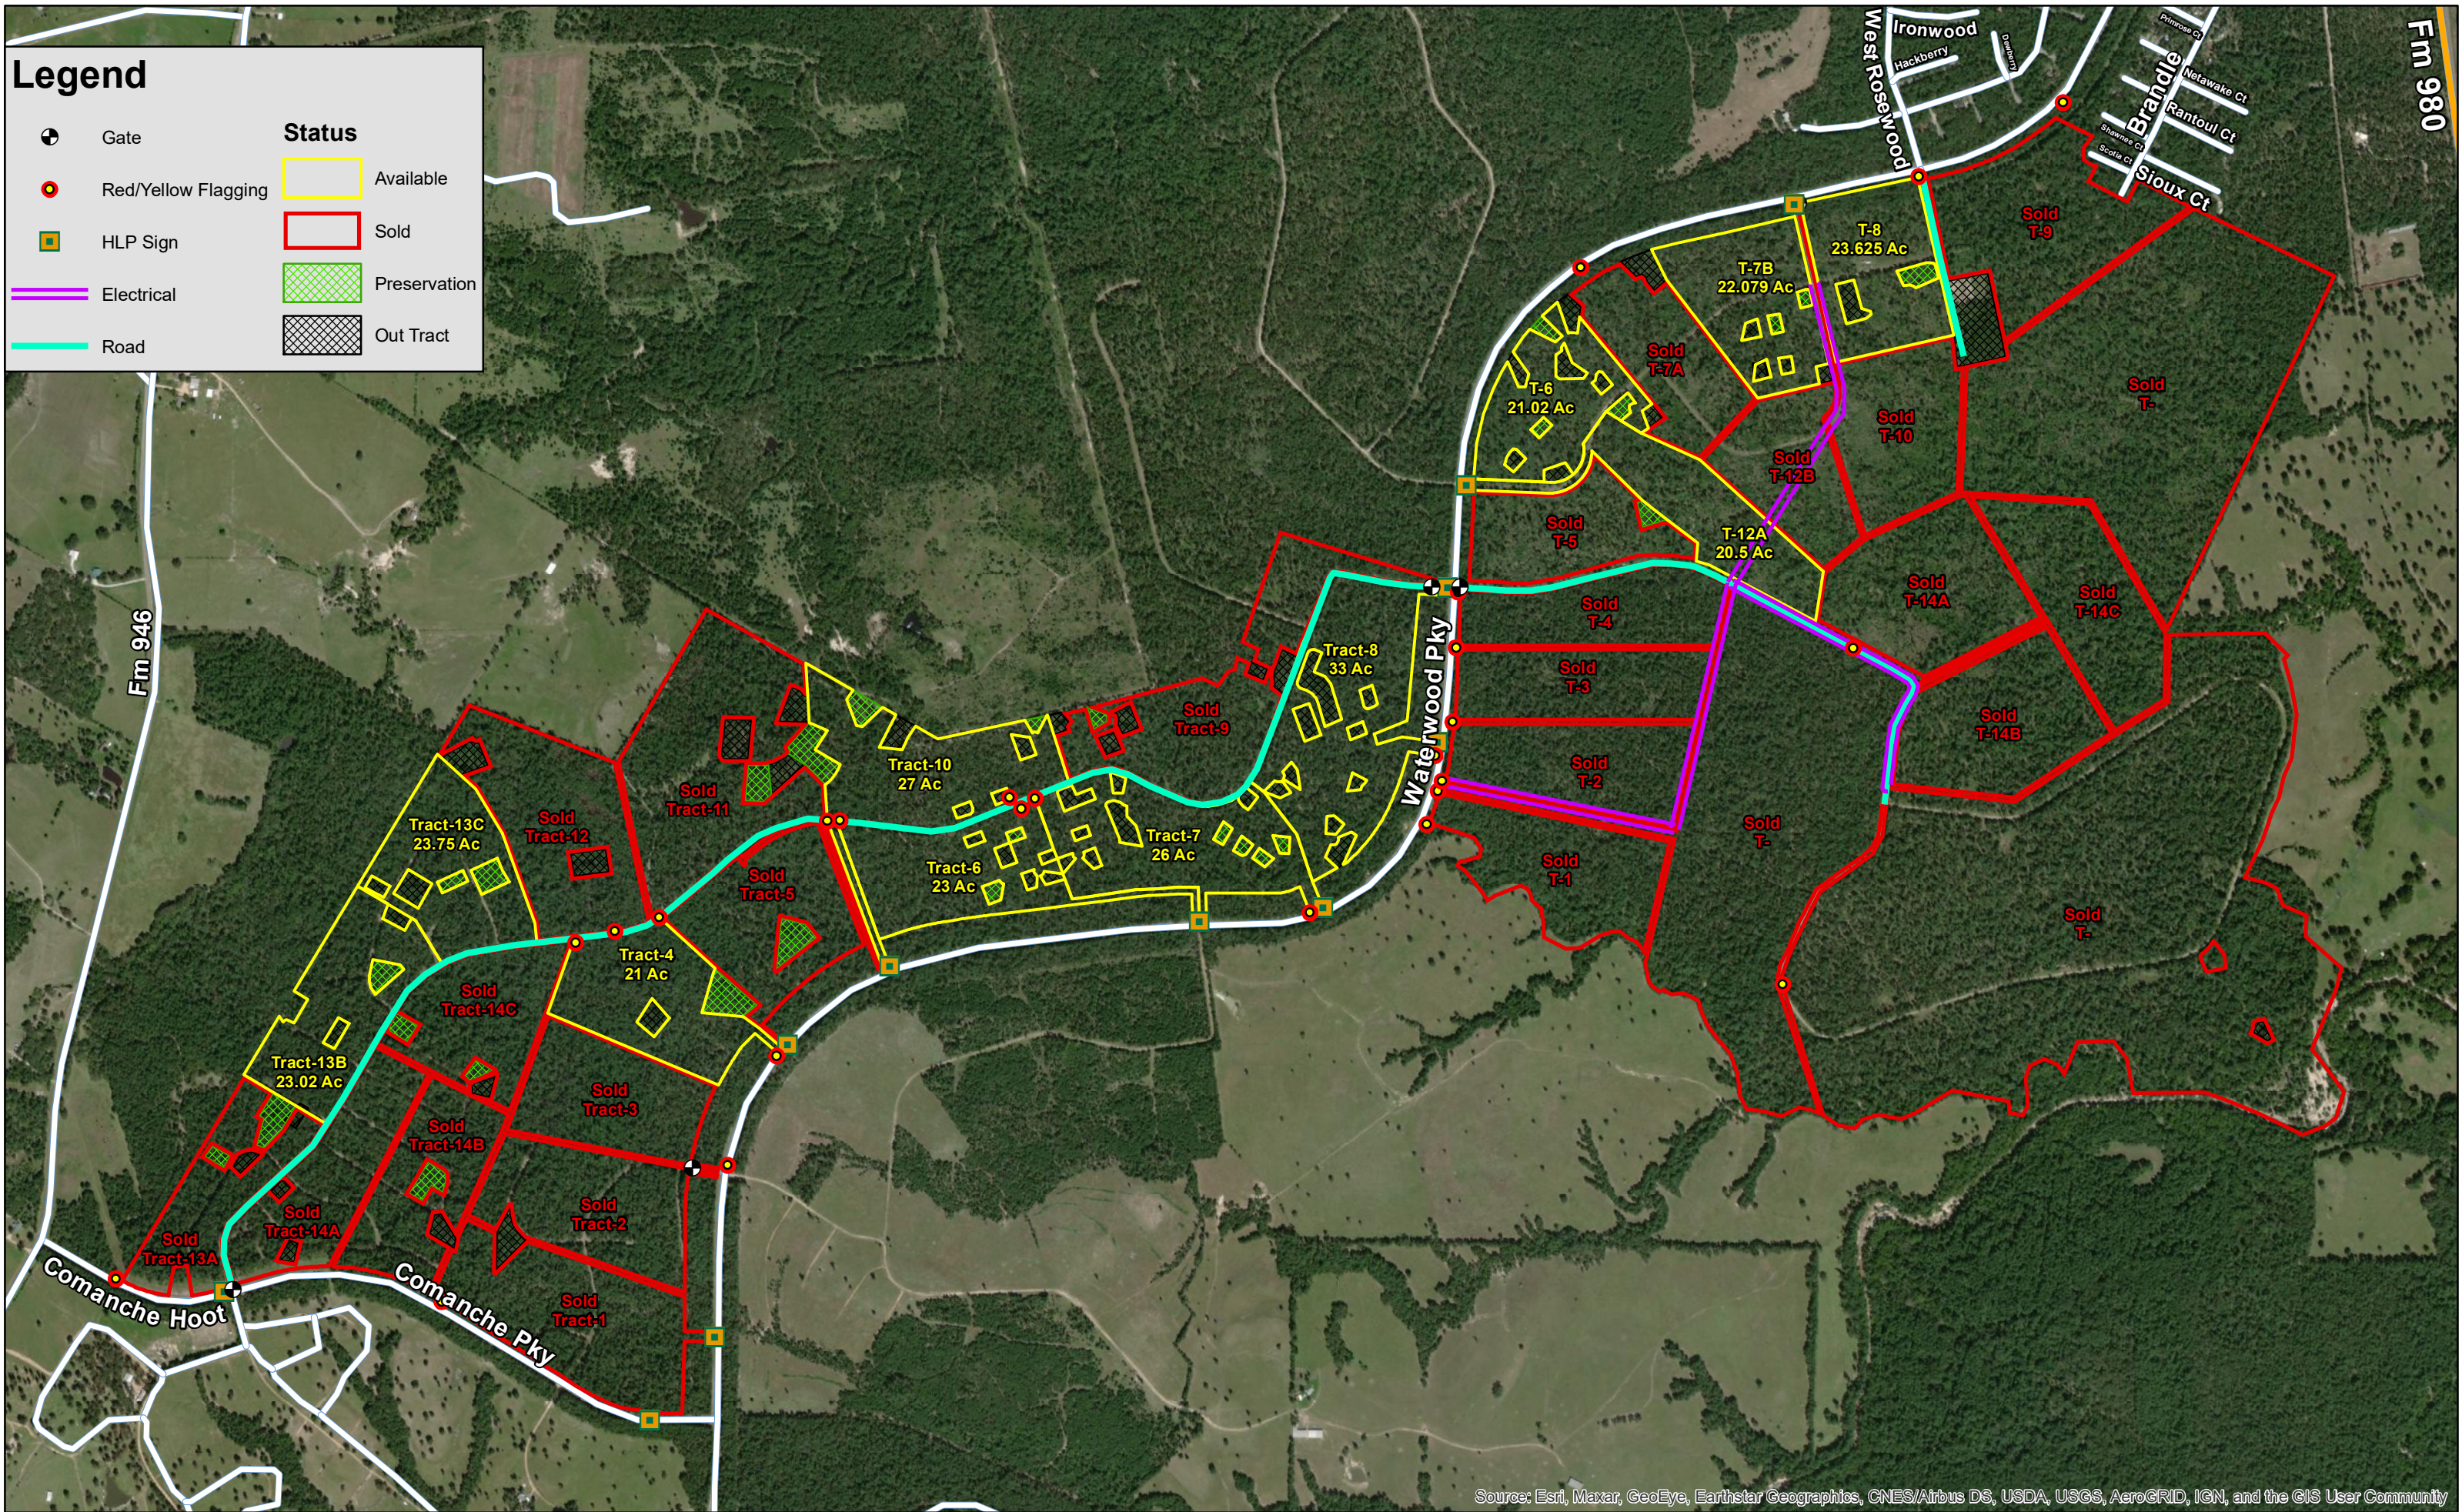

Legend

- Gate
 - Red/Yellow Flagging
 - HLP Sign
 - Electrical
 - Road
- | Status | |
|--------|--------------|
| | Available |
| | Sold |
| | Preservation |
| | Out Tract |

Source: Esri, Maxar, GeoEye, Earthstar Geographics, CNES/Airbus DS, USDA, USGS, AeroGRID, IGN, and the GIS User Community

Waterwood Subdivision, San Jacinto Co., TX

For illustration purposes only. Updated: 3/8/2021