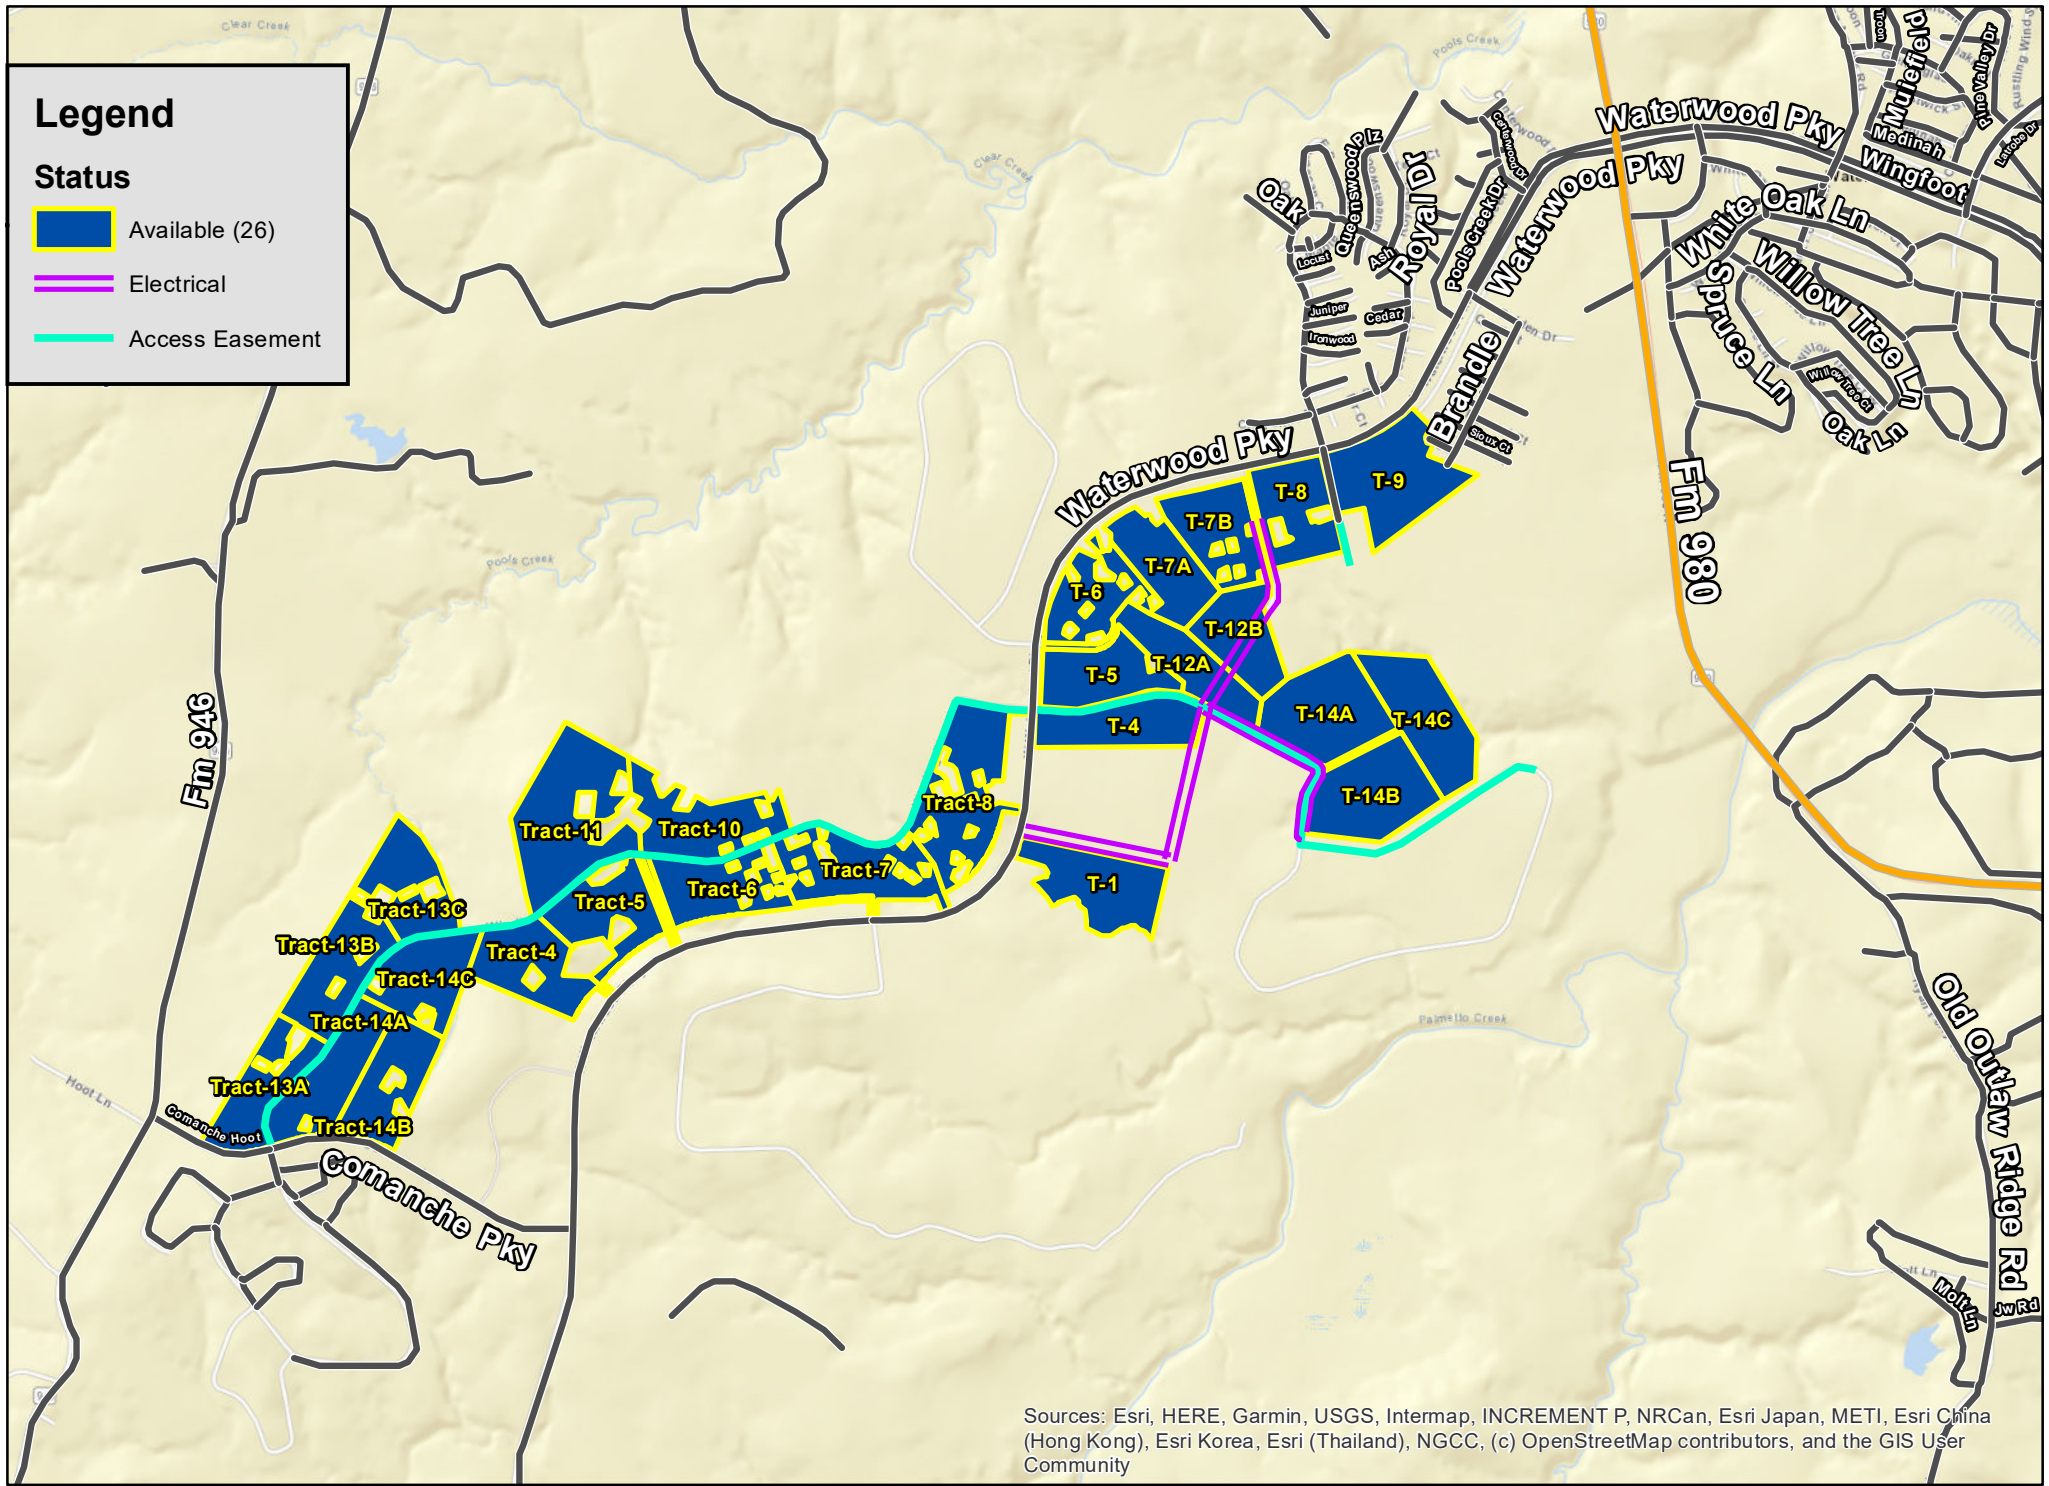

Legend

- Status**
- Available (26)
 - Electrical
 - Access Easement

Sources: Esri, HERE, Garmin, USGS, Intermap, INCREMENT P, NRCan, Esri Japan, METI, Esri China (Hong Kong), Esri Korea, Esri (Thailand), NGCC, (c) OpenStreetMap contributors, and the GIS User Community

Waterwood Subdivision, San Jacinto Co., TX

For illustration purposes only.

Waterwood Subdivision, San Jacinto Co., TX

For illustration purposes only.

Waterwood

Waterwood Subdivision, San Jacinto Co., TX

For illustration purposes only.

Sources: Esri, HERE, Garmin, USGS, Intermap, INCREMENT P, NRCan, Esri Japan, METI, Esri China (Hong Kong), Esri Korea, Esri (Thailand), NGCC, (c) OpenStreetMap contributors, and the GIS User Community