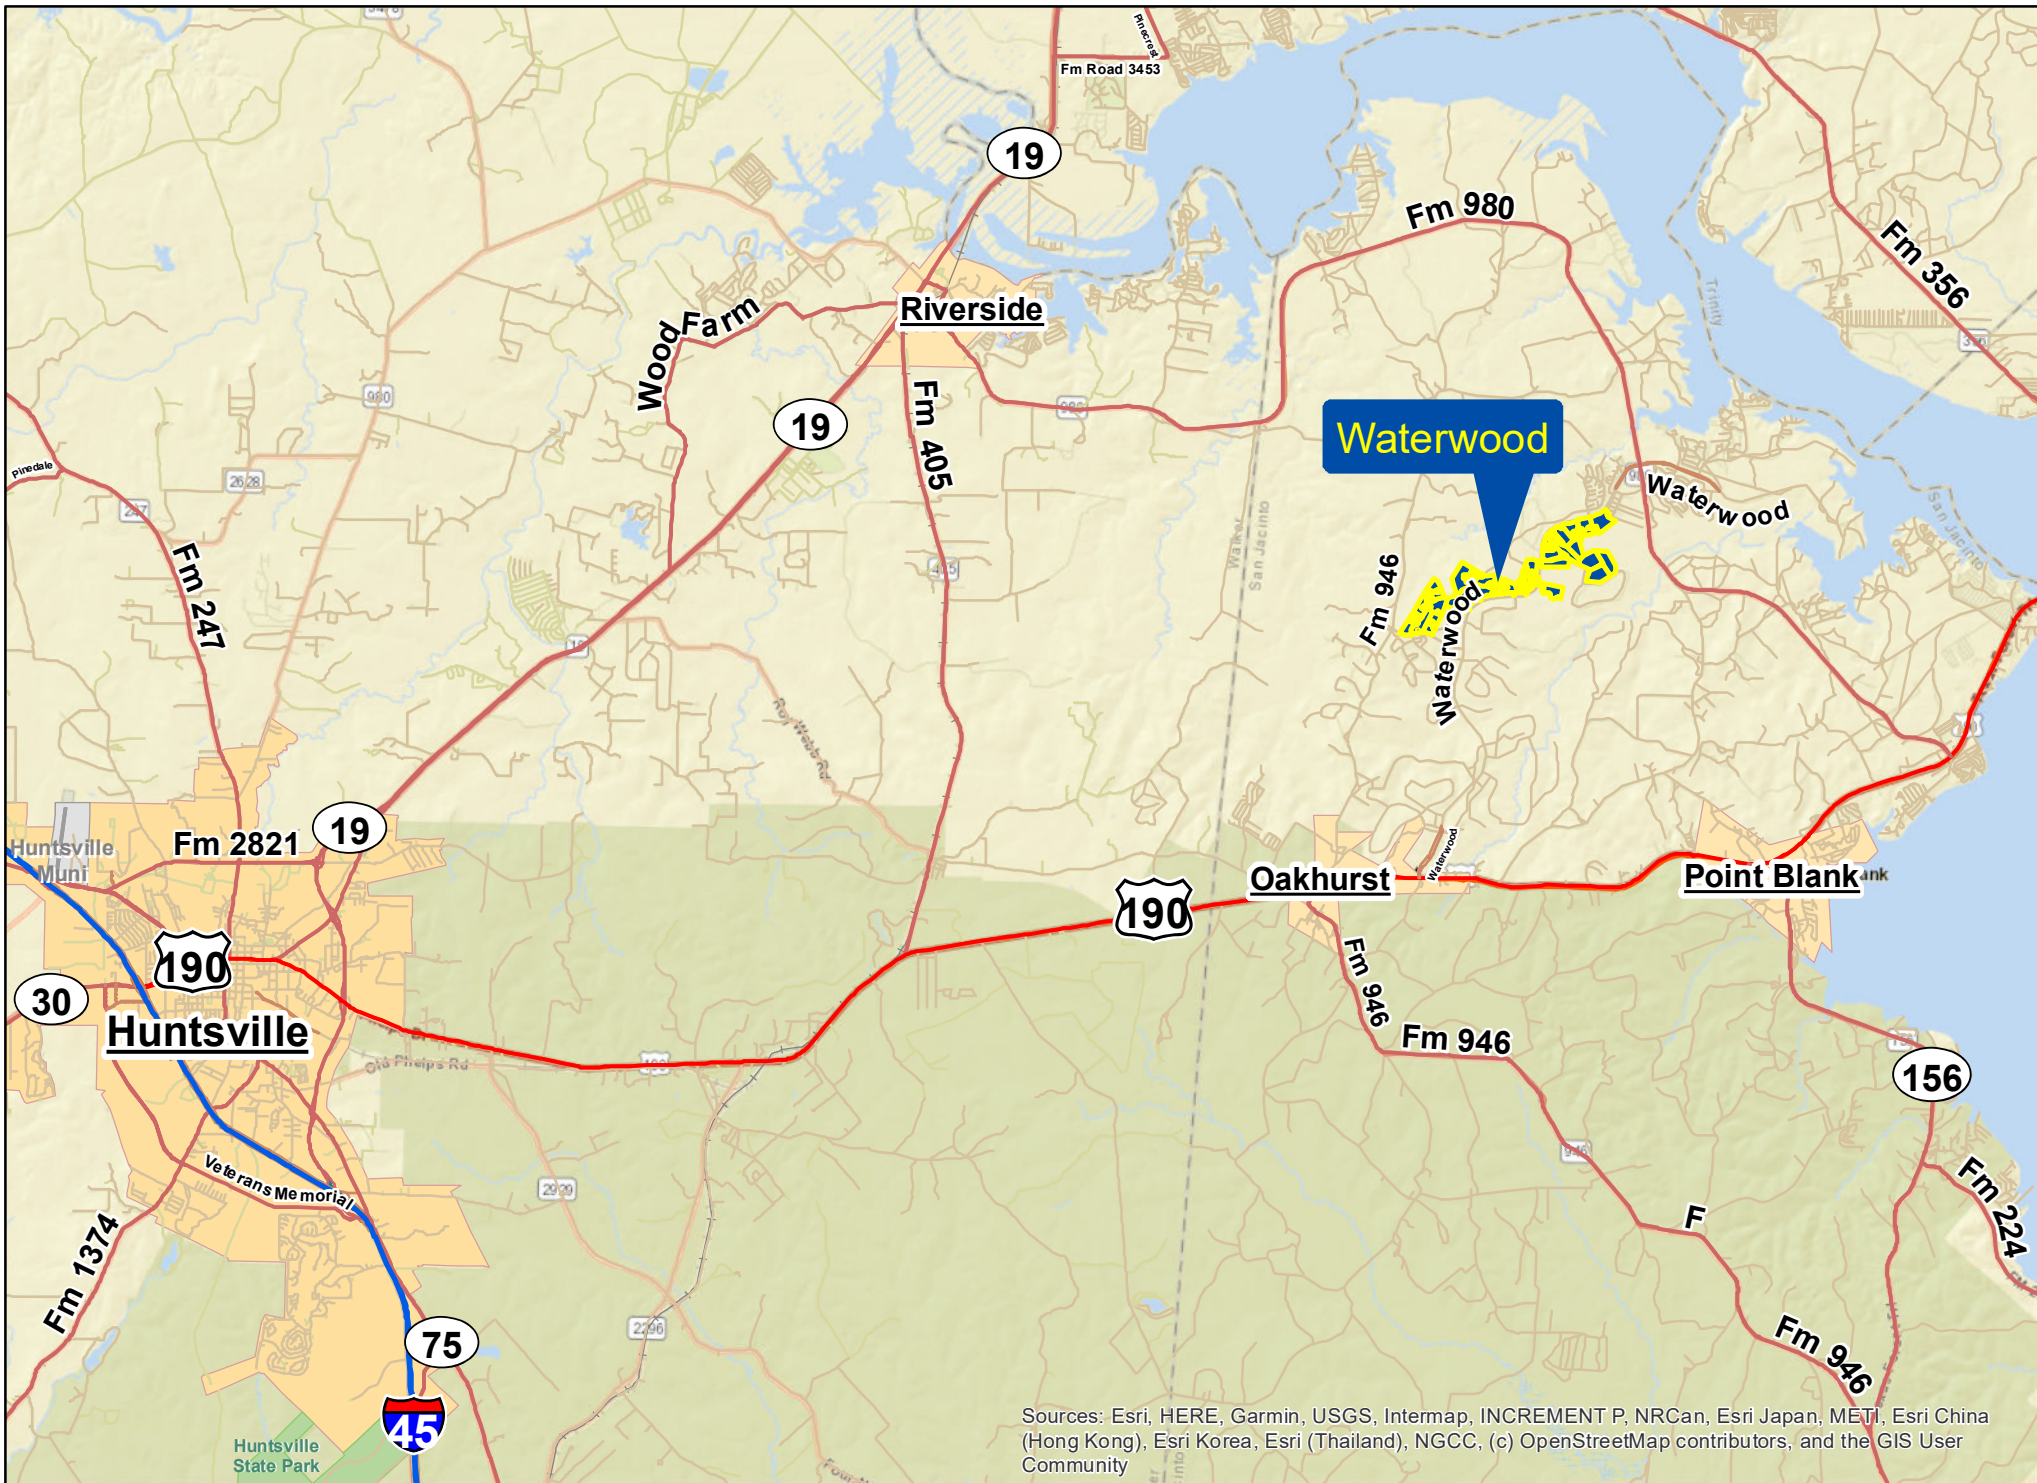

Legend

- Status**
- Available (26)
 - Electrical
 - Access Easement

Sources: Esri, HERE, Garmin, USGS, Intermap, INCREMENT P, NRCan, Esri Japan, METI, Esri China (Hong Kong), Esri Korea, Esri (Thailand), NGCC, (c) OpenStreetMap contributors, and the GIS User Community

Waterwood Subdivision, San Jacinto Co., TX

For illustration purposes only.

Waterwood Subdivision, San Jacinto Co., TX

For illustration purposes only.

Waterwood

Waterwood Subdivision, San Jacinto Co., TX

For illustration purposes only.