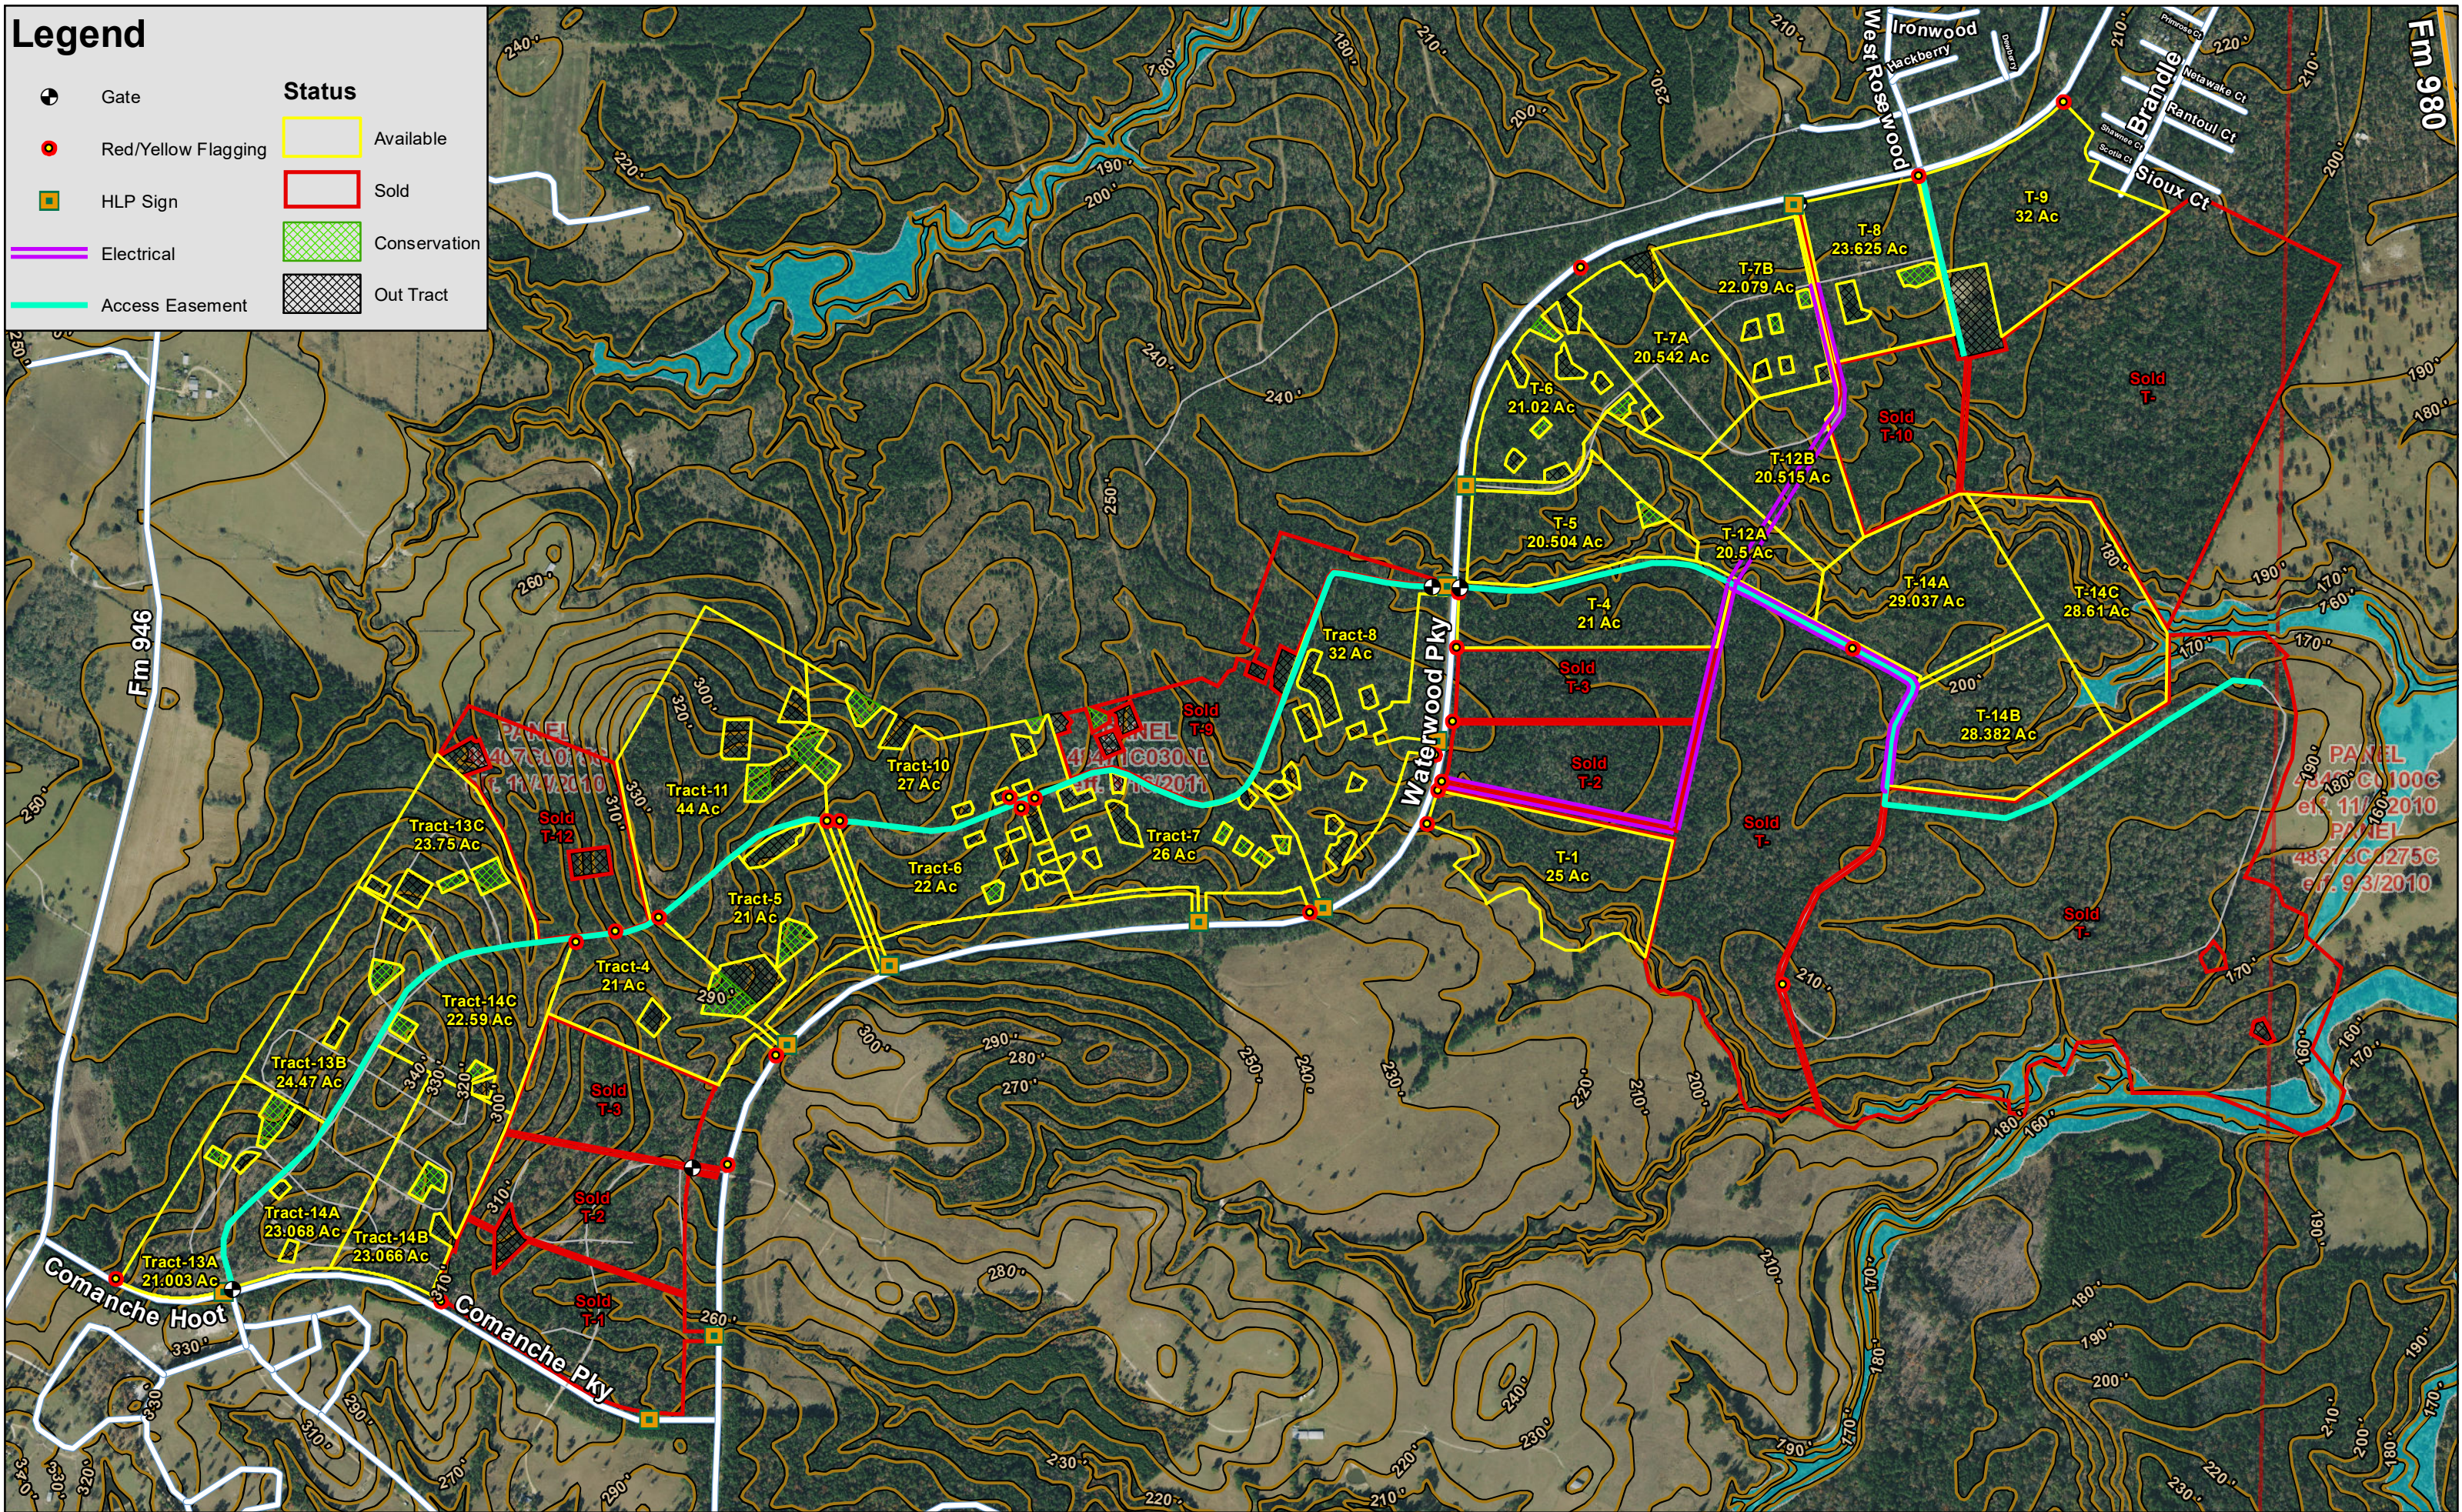

# Legend

- Gate
  - Red/Yellow Flagging
  - HLP Sign
  - Electrical
  - Access Easement
- | Status |              |
|--------|--------------|
|        | Available    |
|        | Sold         |
|        | Conservation |
|        | Out Tract    |

Waterwood Subdivision, San Jacinto Co., TX

For illustration purposes only. Updated: 3/19/2020