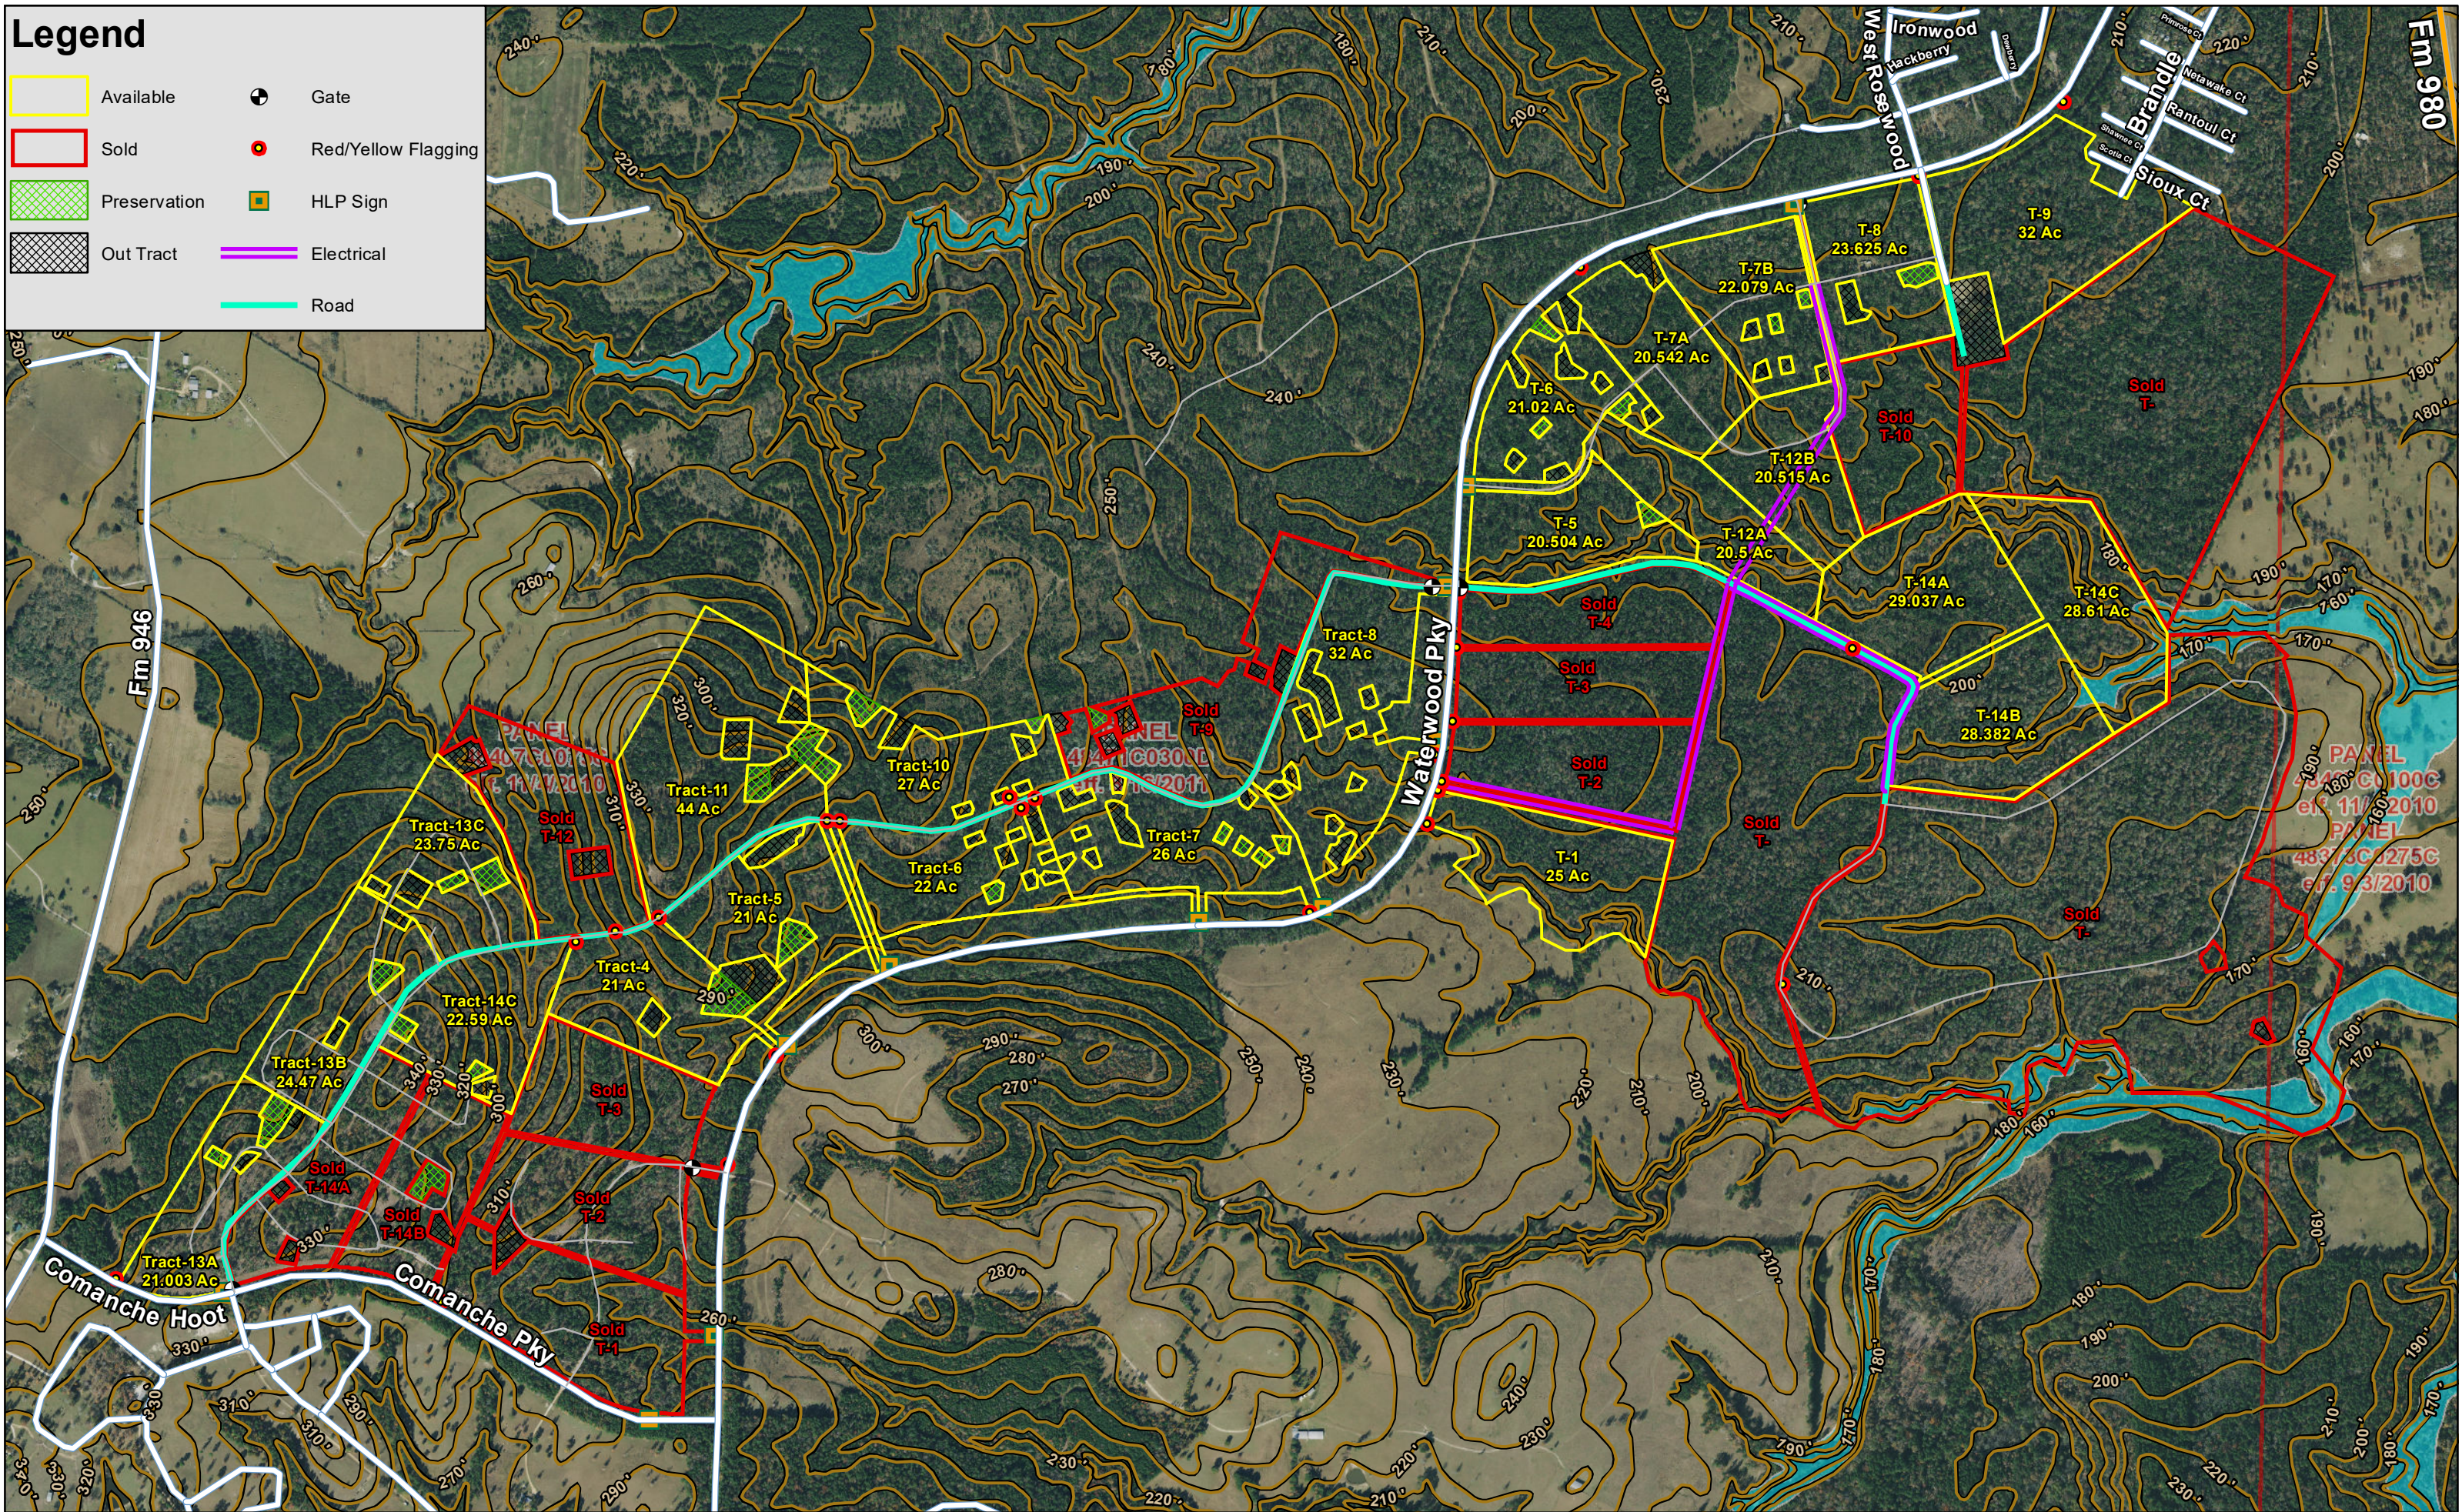

Legend

	Available		Gate
	Sold		Red/Yellow Flagging
	Preservation		HLP Sign
	Out Tract		Electrical
			Road

Waterwood Subdivision, San Jacinto Co., TX

For illustration purposes only. Updated: 7/9/2020