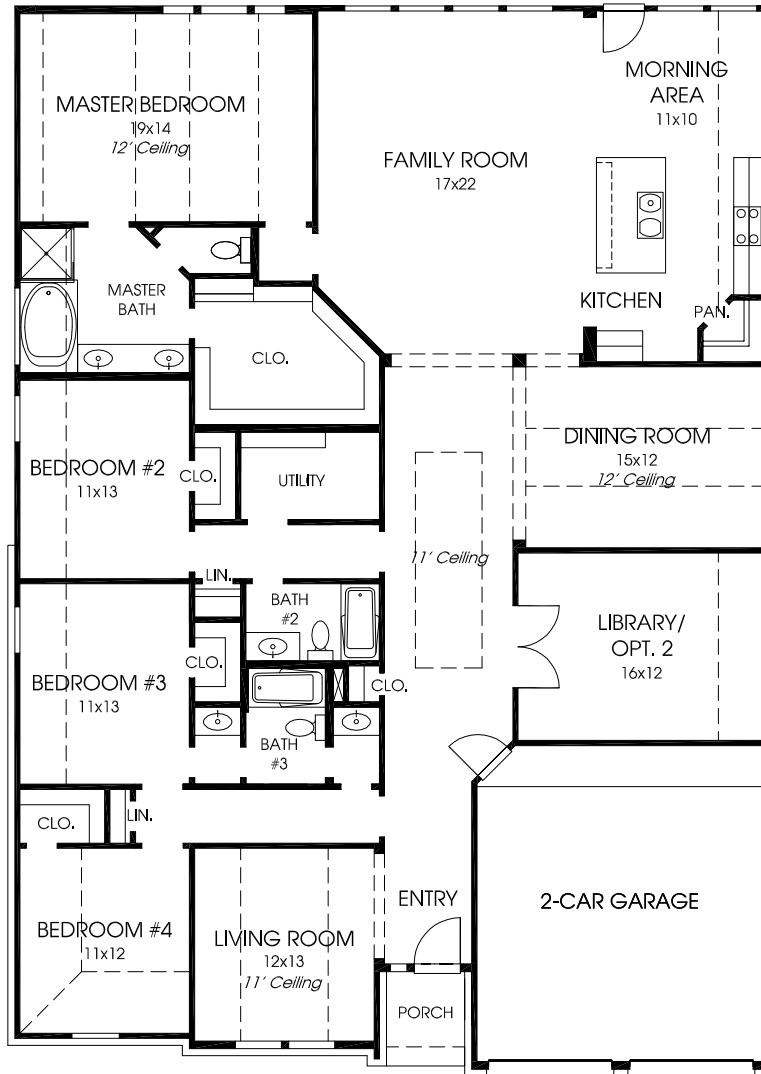

DESIGNS

Plan 2942W

This home contains approximately 2,942 square feet and includes four bedrooms and three baths.

Note: The options shown on this brochure are available at an additional cost.