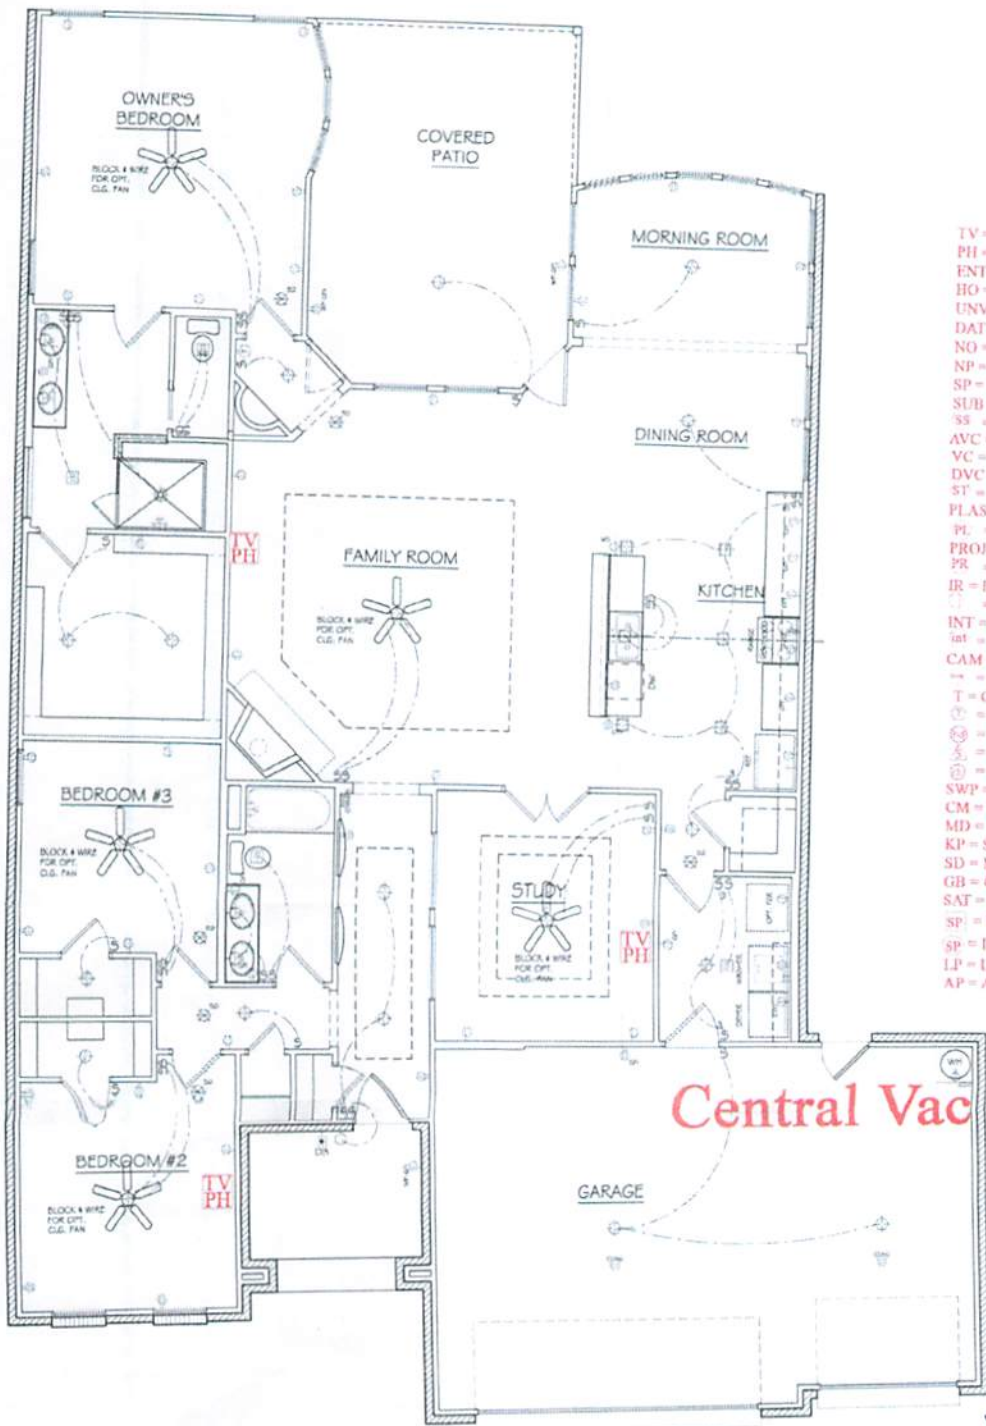

2041 Brodie Lane

- TV = TV Location (rg6)
- PH = Phone Location (cat5e)
- ENT = Home Entertainment Location (1 cat5e/2 rg6)
- HO = Home Office Location (2 cat5e/1 rg6)
- UNV = Universal Outlet Location (2 cat5e/2 rg6)
- DAT = Data Location (cat5e)
- NO = Network Office (3 cat5e/1 rg6)
- NP = Network/Phone (2 cat5e)
- SP = Speaker Prewire Location
- SUB = Subwoofer Prewire Location
- SS = Surround Sound Prewire Homerun
- AVC = AirQast Volume Control
- VC = Volume Control Prewire
- DVC = Digital Volume Control
- ST = Stereo Speaker Prewire Homerun
- PLAS = Plasma Bundle Prewire (HDMI, 3cat5, 6rg6, 16/2, 22/4)
- PI = Plasma Bundle Prewire Homerun
- PROJ = Projector Bundle Prewire (HDMI, 3cat5, 6rg6, 16/2, 22/4)
- PR = Projector Bundle Prewire Homerun
- IR = Infrared Prewire
- = Electrical Outlet Location 110v
- INT = Intercom Station Prewire Location
- int = Intercom Master Unit Prewire
- CAM = Camera Location
- = Camera DVR Homerun
- T = Conduit
- = Conduit Homerun
- ⊗ = Conduit w/ HDMI
- ⊕ = 5 runs of Cat5e Bundle
- ⊖ = 5 runs of Cat5e, HomeRun
- SWP = Structured Wiring Panel
- CM = Monitored Carbon Monoxide Detector
- MD = Monitored Motion Detector
- KP = Security Keypad
- SD = Monitored Smoke Detector
- GB = Glass Break Detector
- SAT = Satellite Prewire (4 rg6)
- sp = In-Wall Speaker Prewire
- sp = In-Ceiling Speaker Prewire
- LP = Lighting Zone Prewire
- AP = Automation Panel Prewire