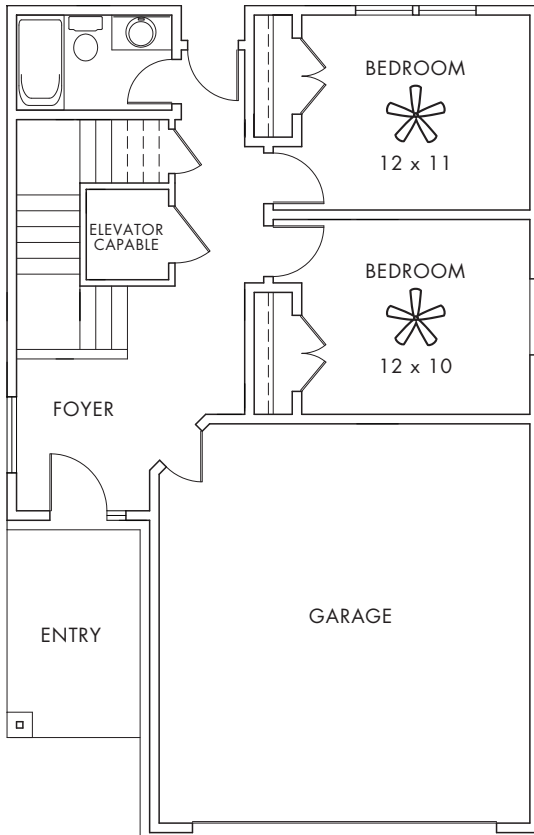

Murray Brook

FRONT

BACK

HillTop

HillTop

Approx. 2601 Sq. Ft.

FIRST FLOOR

SECOND FLOOR

First Floor	661 Sq. Ft.
Second Floor	1011 Sq. Ft.
Third Floor	929 Sq. Ft.
Total	2601 Sq. Ft.
Bedrooms	4
Bathrooms	3.5

THIRD FLOOR