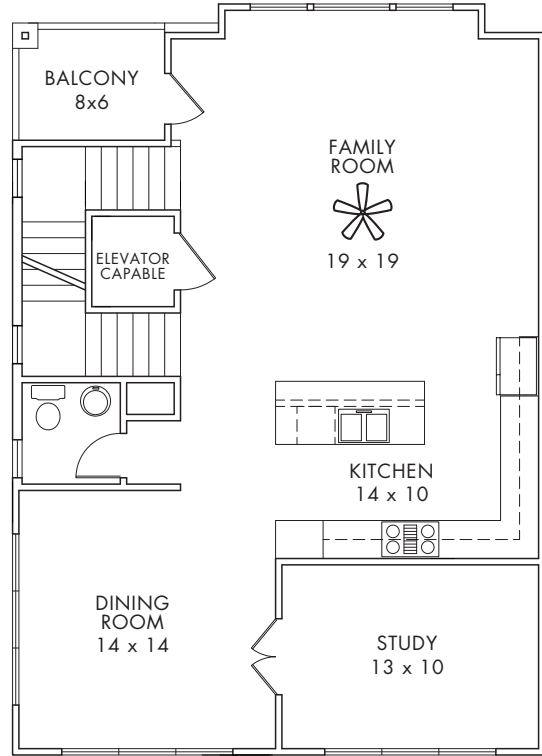

Murray Brook

FRONT

BACK

HillTop

HillTop

Approx. 2601 Sq. Ft.

FIRST FLOOR

SECOND FLOOR

First Floor	661 Sq. Ft.
Second Floor	1011 Sq. Ft.
Third Floor	929 Sq. Ft.
Total	2601 Sq. Ft.
Bedrooms	4
Bathrooms	3.5

THIRD FLOOR