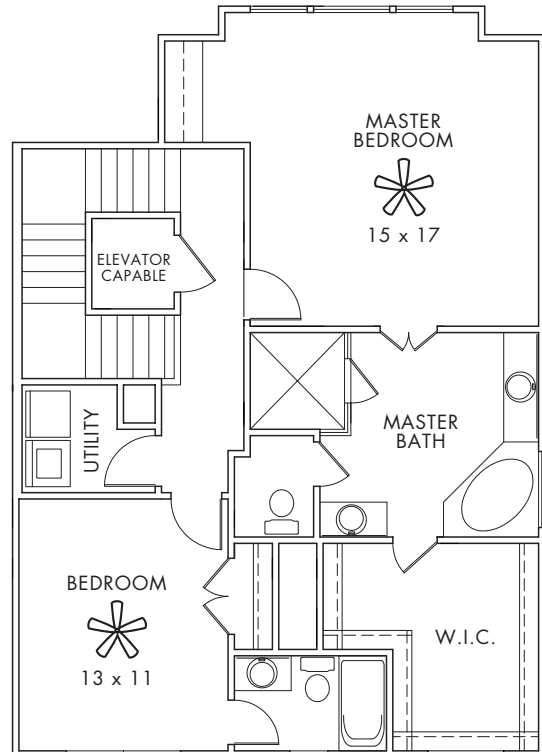

Murray Brook

FRONT

BACK

HillTop

HillTop

Approx. 2601 Sq. Ft.

FIRST FLOOR

SECOND FLOOR

First Floor	661 Sq. Ft.
Second Floor	1011 Sq. Ft.
Third Floor	929 Sq. Ft.
Total	2601 Sq. Ft.
Bedrooms	4
Bathrooms	3.5

THIRD FLOOR