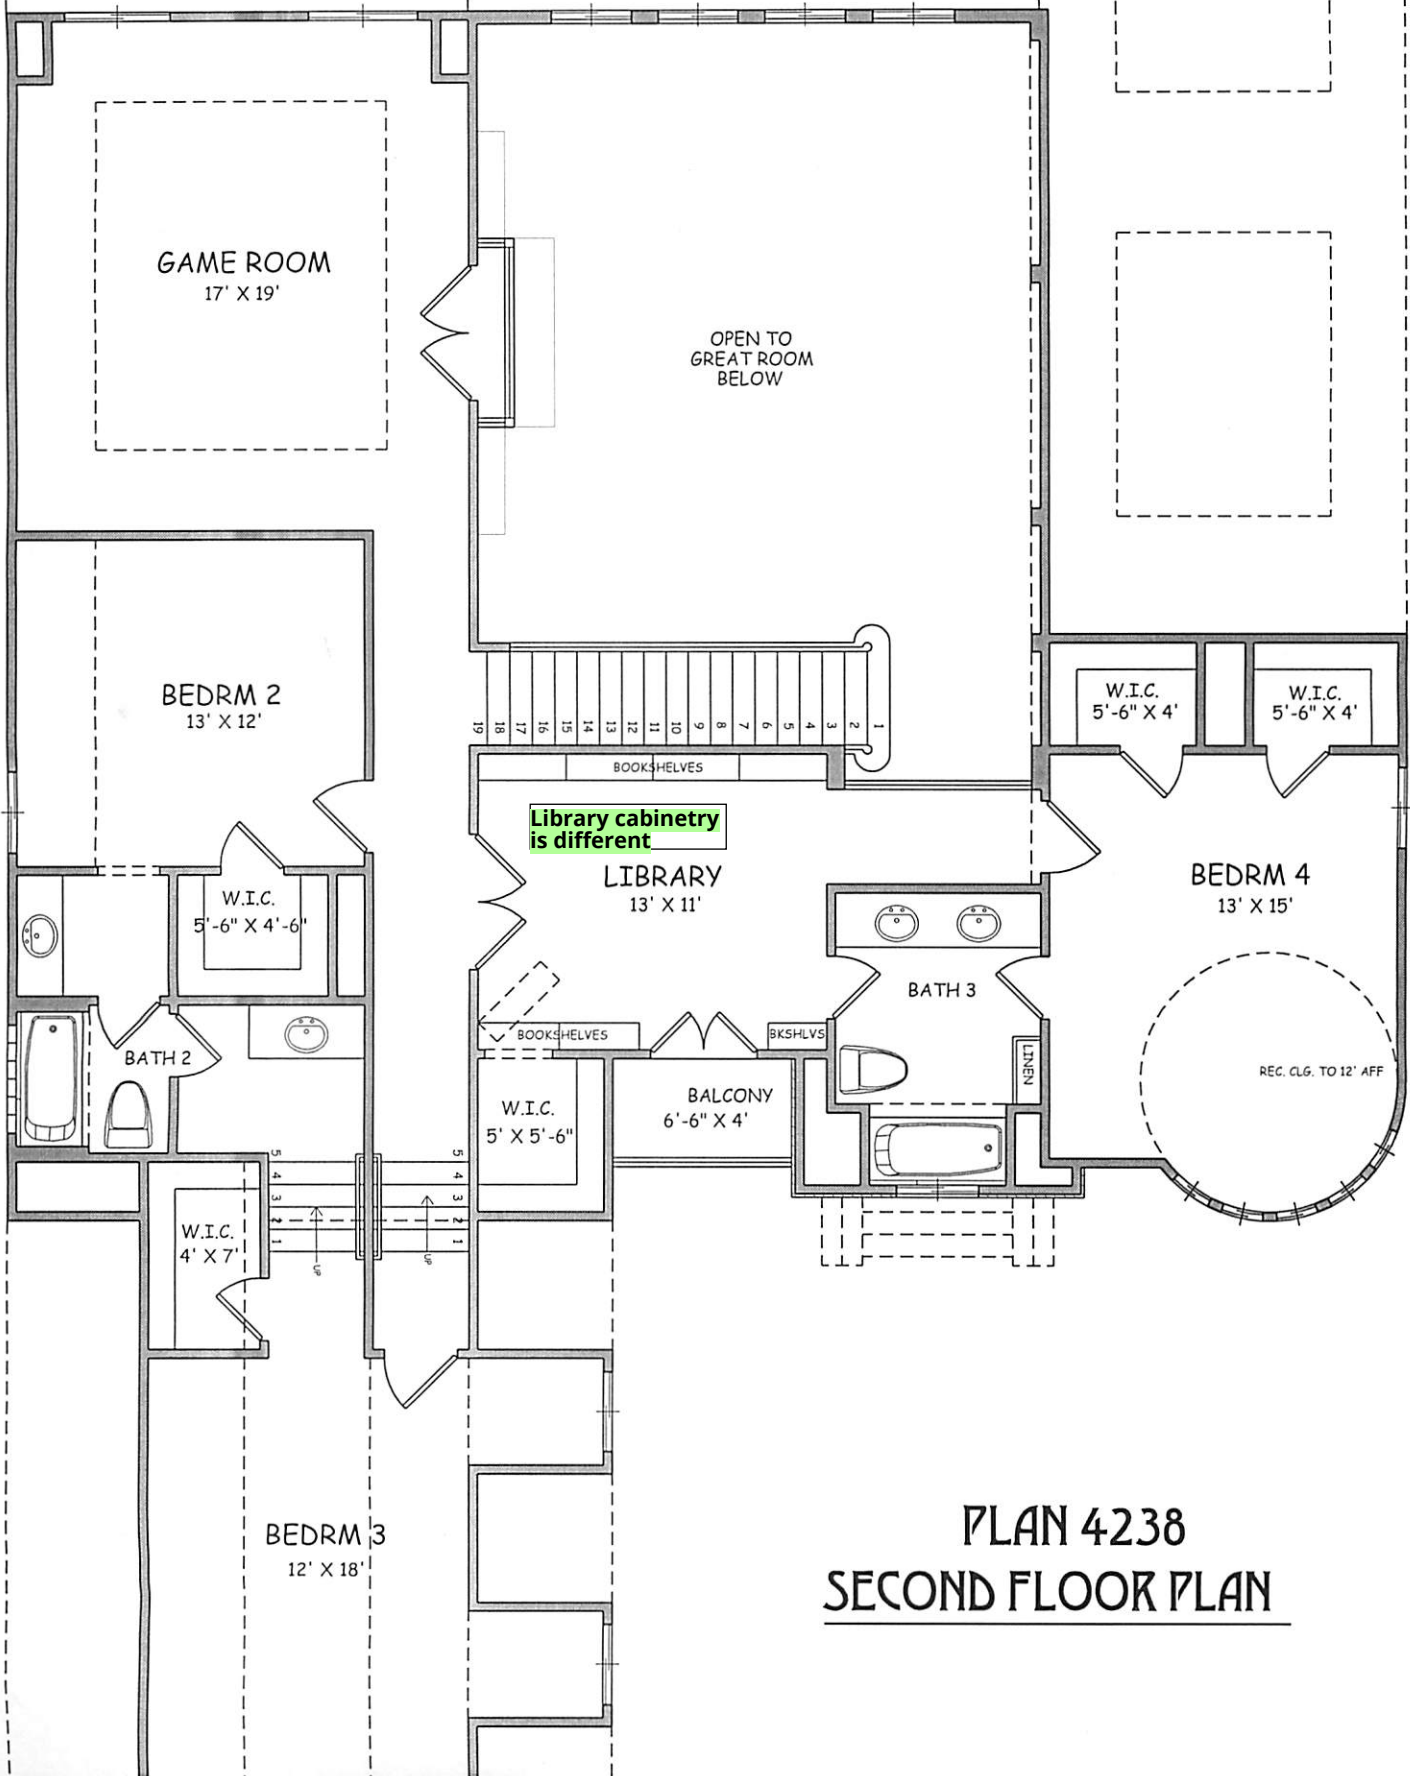

Kitchen configuration is different

FOOTAGE CALCULATIONS:

FIRST FLOOR LIVING	2523 SQ.FT.
SECOND FLOOR LIVING	1715 SQ.FT.
TOTAL LIVING	4238 SQ.FT.
PORCHES/BALCONY	262 SQ.FT.
GARAGE	802 SQ.FT.
TOTAL COVERAGE	5302 SQ.FT.

PLAN 4238
FIRST FLOOR PLAN

PLAN 4238
SECOND FLOOR PLAN