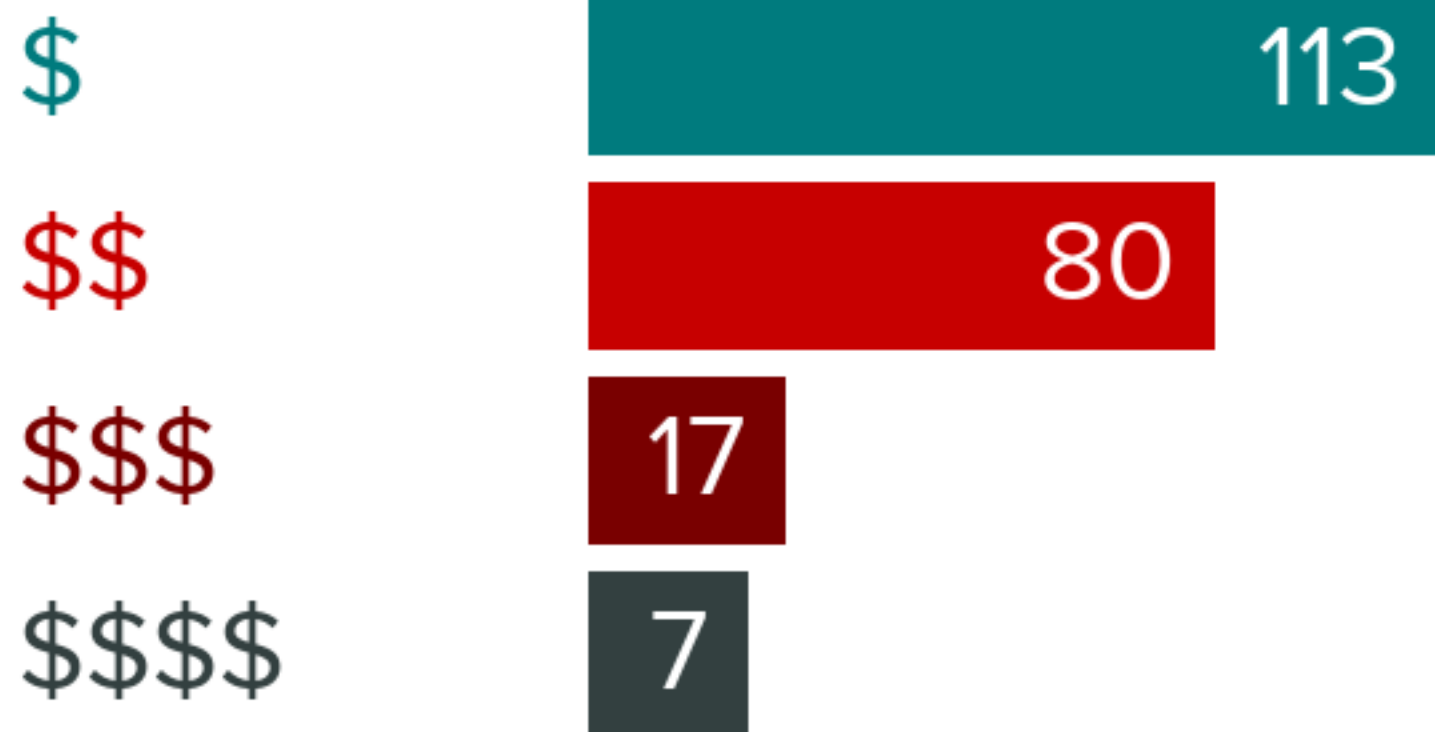

5531 PINE STREET UNIT: K, HOUSTON, TX 77081

FOOD REPORT

NEIGHBORHOOD EATS

This home is located near **193** moderately priced restaurants and has an **above average** variety of cuisines.

226

WITHIN 5 MILES